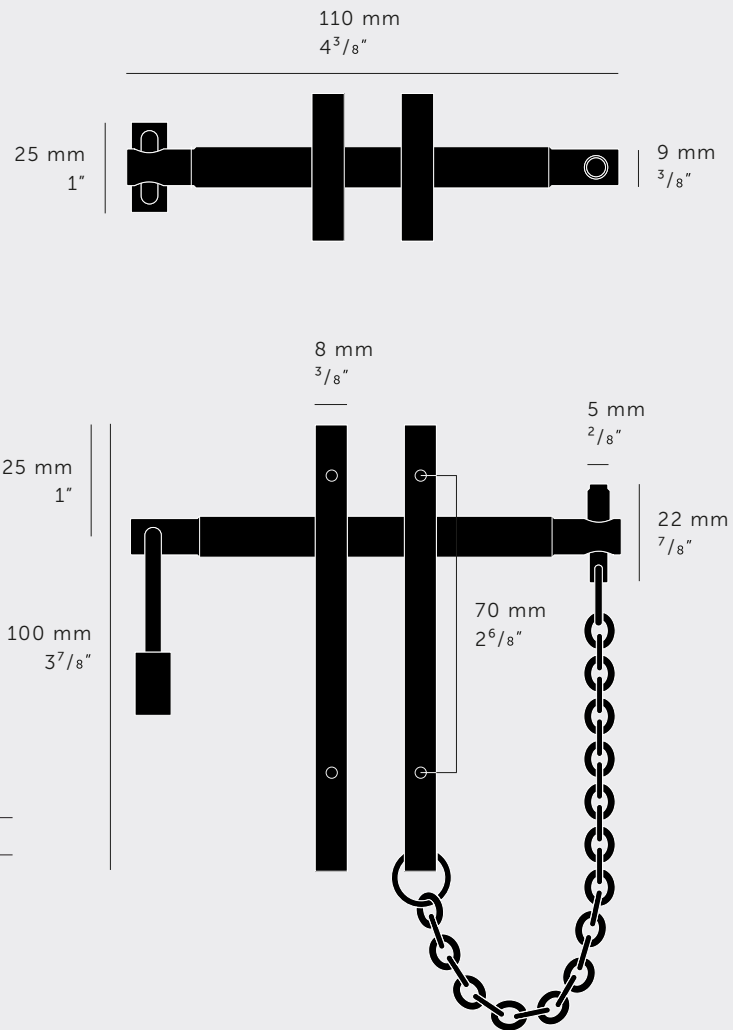

BUSTER + PUNCH

LONDON

[product.

PRECIOUS BAR

[type. **HARDWARE.**]

[knurl. **LINEAR.**]

[detail. **PADLOCK + CHAIN.**]

A precious bar, consisting of two vertical solid metal pulls and a horizontal fixing bar, featuring our signature linear knurl pattern. The fixing bar comes complete with steel chain and a 'B+P' branded steel padlock, should you want to secure your precious belongings. Available in two metal finishes: burnt steel or brass.

[finish. **BRASS.**]

[finish. **BURNT STEEL.**]

[type. **HARDWARE.**]

[info. **MEASUREMENTS.**]

[info. **SPECIFICATIONS.**]

Rear Fixing

* Fits doors & draws of:

Max 20mm.or 25/32**

*For thicker doors you will need to source longer M4 screws

[info. **FINISH & SKU NUMBERS.**]

[finish.]

[UK.]

[US.]

 Burnt Steel

GLB-07325

NLB-07370

 Brass

GLB-36440

NLB-36450

[info. **CARE INSTRUCTIONS.**]

Wipe with damp cloth with no loose hairs, avoid using any chemicals.
All finishes are prone to aging.

[info. **INCLUDED.**]

- 2x Vertical plates
- 1x Horizontal fixing bar
- 1x Padlock
- 2x Padlock keys
- 4x M4 x 25mm woodscrews