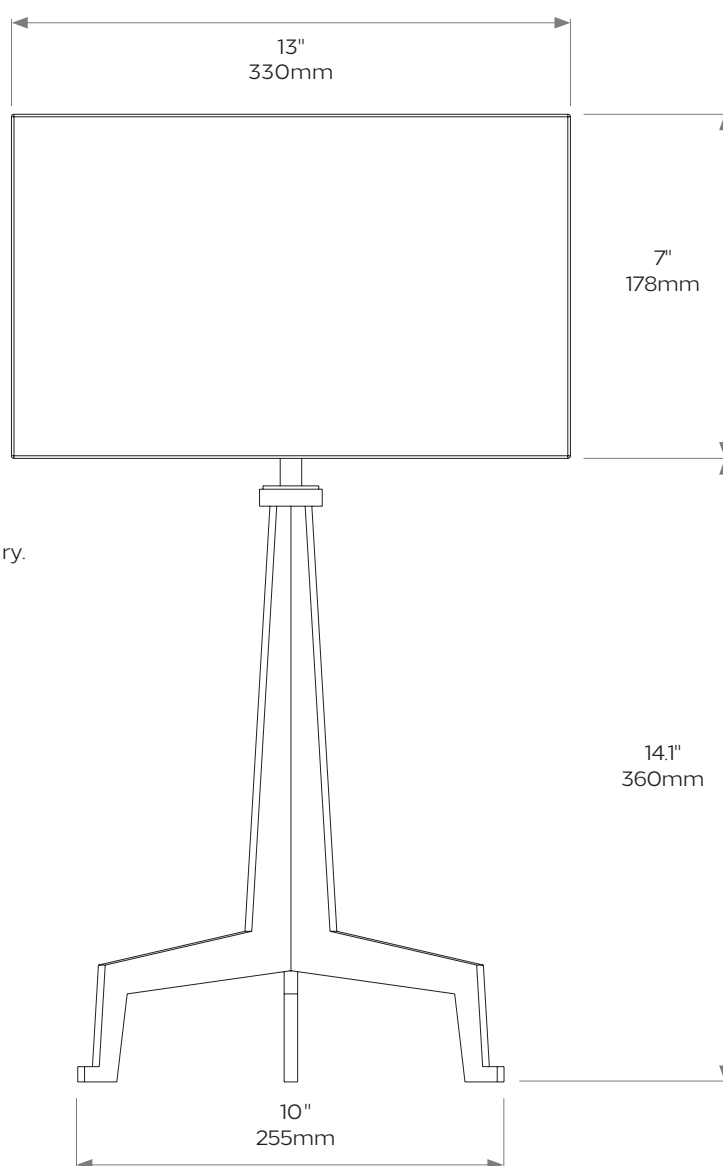

ARIANE

The Ariane is a sleek, modernist table lamp with three slender feet that accentuate its sophisticated style.

Cast in solid brass, shown here in Antique Bronze and available in any of our standard finishes.

Simple in design but deceptively challenging to produce.

DIMENSIONS

Height: 14.1"/360mm

Width: 10"/255mm

Diameter: 11.2"/286mm

SHADE

DRUMS

DIMENSIONS

Base: 13"/330mm

Height: 7"/178mm

BULB TYPE

UK E27 2m flex - switch 300mm from base

- black or white switch - black or white plug

EU E27 2m flex - switch 300mm from base

- black or white switch - black or white euro plug

US E26 turn key - 2m flex - switch on flex

(if needed) 300mm from base

- black or white 2 pin plug

Weight 6kg/13.2lbs

Care instructions Simply dust regularly with a clean soft cloth. Care should be taken not to use abrasives of any kind.

Product code TL041

Collier Webb products are produced by our skilled team of designers and craftsmen at our South Coast Foundry.

Due to the hand-crafted nature of some products, stated dimensions may have a tolerance of $\pm 0.25"/6\text{mm}$. If tighter tolerances are required for a specific installation, please state on your enquiry.

© 2021 Collier Webb Ltd

COLLIER WEBB

HANDCRAFTED IN ENGLAND

collierwebb.com

Part of The Edward Alexander Group