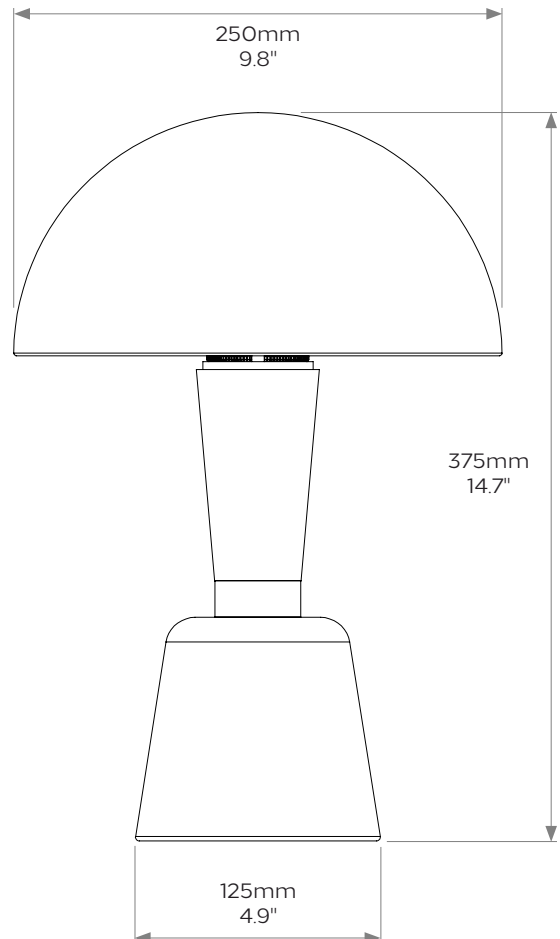

MEDIUM ALABASTER CEP

DIMENSIONS

Height: 375mm/14.7"

Shade diameter: 250mm/9.8"

Width: 125mm/4.9"

FINISHES

Alabaster with metal ring detail.

Metal ring available in any of our standard metal finishes

VOLTS (V)

UK/EU 220

US 120

FREQUENCY (HZ)

UK/EU 50

US 60

BULB HOLDER

UK/EU E27

US E26

BULB TYPE

UK/EU/US

A15 - LED - 2700K

BULB QTY 1

MAX. WATTAGE (W) 40W

SWITCH TYPE Inline/Rocker

SWITCH POSITION Inline - 300mm (12"/305mm) from lamp base

SWITCH COLOUR Black/White

PLUG TYPE

UK Three pin (Type G)

US Two pin (Type A)

PLUG COLOUR Black/White

INTERNATIONAL COMPLIANCE

UK UKCA BS EN 60598-2-4:2018

EU CE EN 60598-2-4:2018

US UL Listed Dry. UL 153 - Portable Luminaires

WEIGHT 6kg/11lbs

CARE INSTRUCTIONS Simply dust regularly with a clean soft cloth. Care should be taken not to use abrasives of any kind

PRODUCT CODE TL026MALB

Due to the hand-crafted nature of some products, stated dimensions may have a tolerance of $\pm 1/4"/6\text{mm}$.
If tighter tolerances are required for a specific installation, please state on your enquiry

COLLIER WEBB

COLLIERWEBB.COM