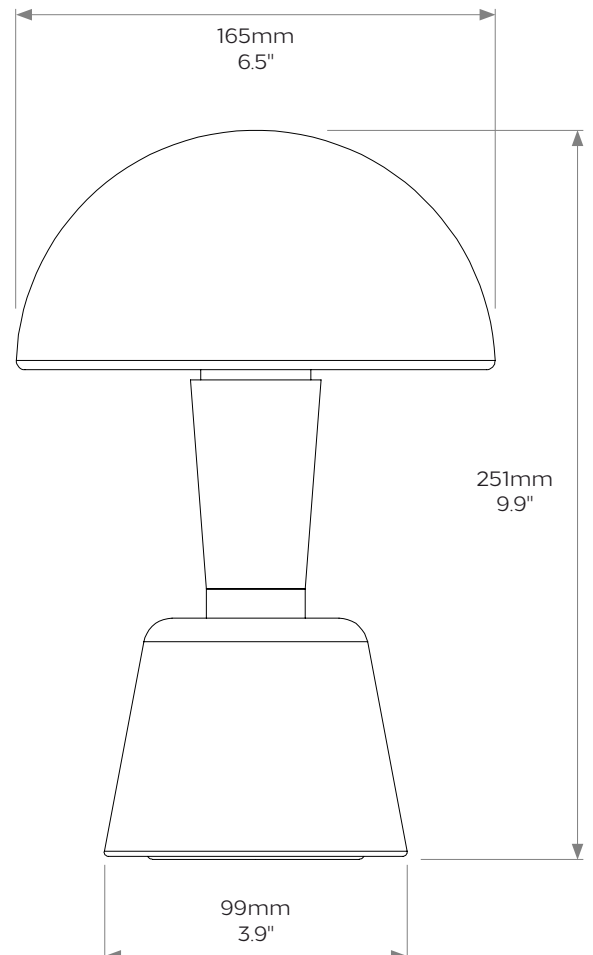

SMALL ALABASTER CEP

DIMENSIONS

Height: 251mm/9.9"

Shade diameter: 165mm/6.5"

Width: 99mm/3.9"

FINISHES

Alabaster with metal ring detail.

Metal ring available in any of our standard metal finishes

VOLTS (V)

UK/EU 220

US 120

FREQUENCY (HZ)

UK/EU 60

US 50

BULB HOLDER G9

BULB TYPE

UK/EU/US

G9 - LED - 2700K

BULB QTY 1

MAX. WATTAGE (W) 19W

SWITCH TYPE Inline/Rocker

SWITCH POSITION Inline – 300mm (12"/305mm) from lamp base

SWITCH COLOUR Black/White

PLUG TYPE

UK Three pin (Type G)

US Two pin (Type A)

PLUG COLOUR Black/White

INTERNATIONAL COMPLIANCE

UK UKCA BS EN 60598-2-4:2018

EU CE EN 60598-2-4:2018

US UL Listed Dry. UL 153 – Portable Luminaires

WEIGHT 2kg/4.4lbs

CARE INSTRUCTIONS Simply dust regularly with a clean soft cloth. Care should be taken not to use abrasives of any kind

PRODUCT CODE TL026SALB

Due to the hand-crafted nature of some products, stated dimensions may have a tolerance of $\pm 1/4"/6\text{mm}$.
If tighter tolerances are required for a specific installation, please state on your enquiry

COLLIER WEBB

COLLIERWEBB.COM