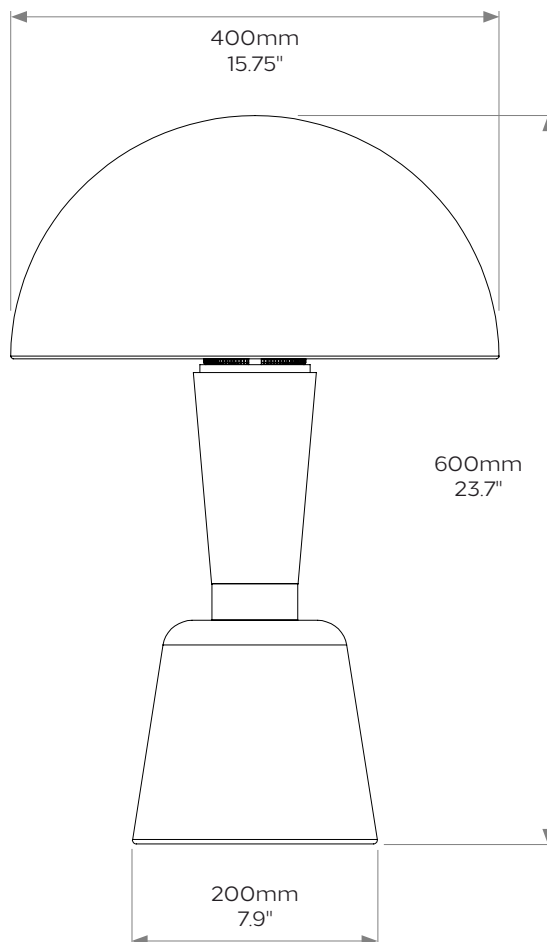

COLLIER WEBB

COLLIERWEBB.COM

MEDIUM ALABASTER CEP

DIMENSIONS

Height: 375mm/14.7"

Shade diameter: 250mm/9.8"

Width: 125mm/4.9"

FINISHES

COLLIER WEBB

COLLIERWEBB.COM

LARGE ALABASTER CEP

DIMENSIONS

Height: 600mm/23.7"

Shade diameter: 400mm/15.75"

Width: 200mm/7.9"

FINISHES

SWITCH TYPE Inline/Rocker

SWITCH POSITION Inline - 300mm (12"/305mm) from lamp base

SWITCH COLOUR Black/White

PLUG TYPE

UK Three pin (Type G)

US Two pin (Type A)

PLUG COLOUR Black/White

INTERNATIONAL COMPLIANCE

PRODUCT CODE TL026LALB

Due to the hand-crafted nature of some products, stated dimensions may have a tolerance of $\pm 1/4"/6\text{mm}$.
If tighter tolerances are required for a specific installation, please state on your enquiry