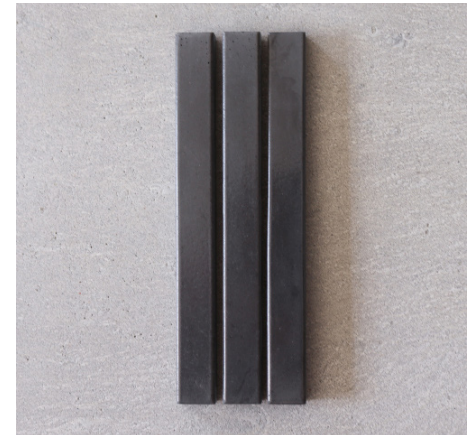

IVA TILE TECHNICAL DATA SHEET

Line Drawing (mm)
Variation in size can be expected

Dimensions finish: Lowveld Coal

Silk finish: Lowveld Coal
Limesite is subject to variation in hue shade & texture. Refer to this image as an indication of the appearance & colour tone only