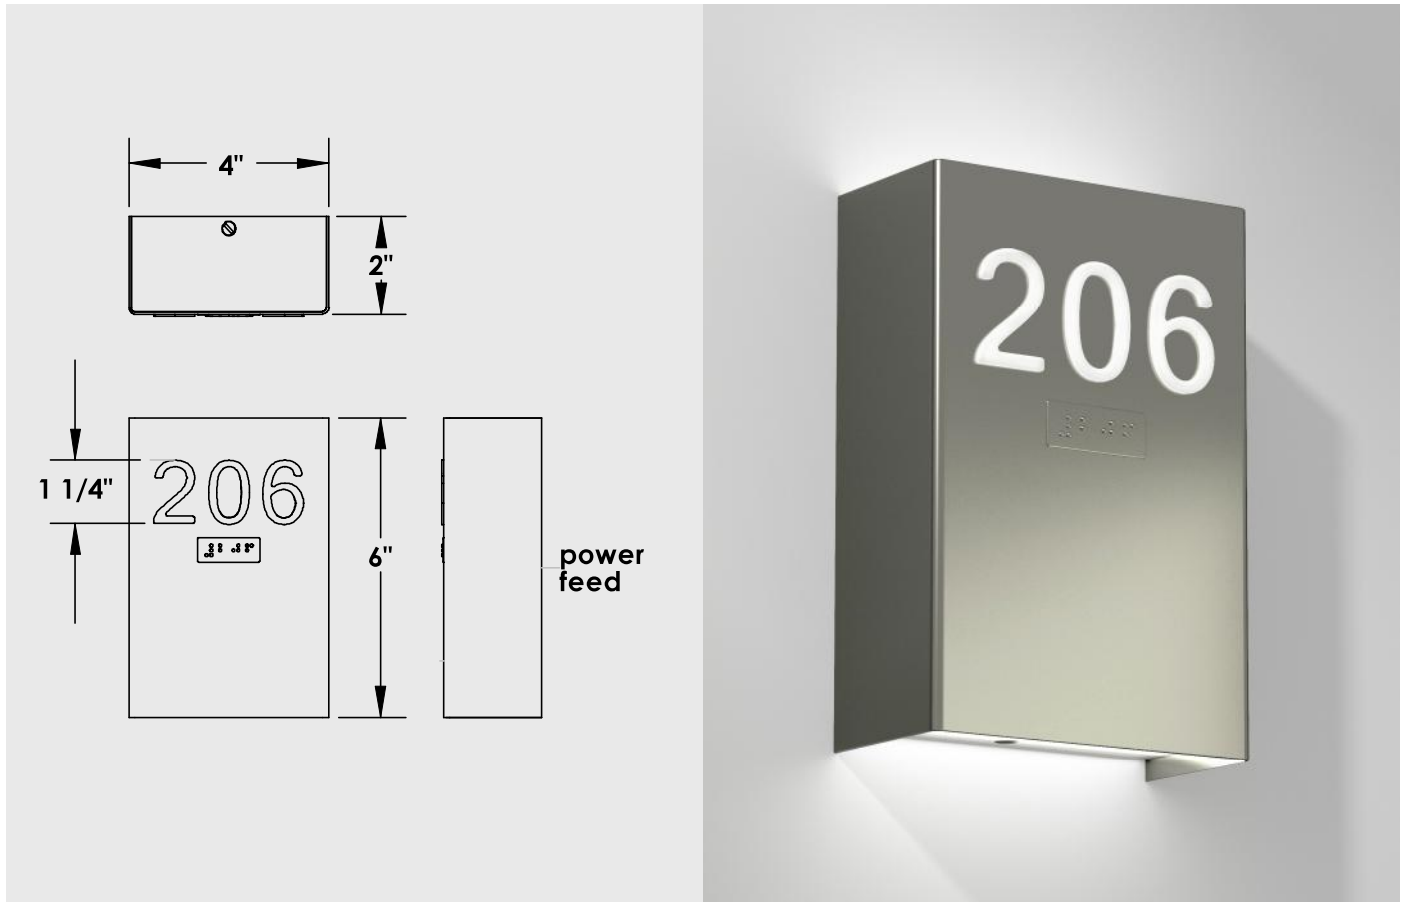

**Details:**

Shown in Medium Bronze finish, with back-lit numbers and wall illumination up and down.  
ADA-compliant signage including Braille, to be customized for your project.

<b>Dimensions</b>	6" tall x 4" wide x 2" extension
<b>Lamping</b>	9w dedicated LED emitters 1100L at source, 3500K, ok for 120v or 277v power.
<b>Certification</b>	UL or ETL listed, ADA compliant
<b>Mounting</b>	Rectangle switch box or 3.5" round box
<b>Numbers</b>	Up to 3 digits
<b>Font</b>	Microsoft Sans Serif font is used on the numbers
<b>Lead Time</b>	12 to 14 weeks

Tearsheet date May 12, 2020

Numera Lighting 1719 Whitehead Rd Baltimore MD 21207  
info@numeralighting.com ph: 410-298-8100  
www.numeralighting.com

**Details:**

Shown in Brushed Nickel finish, with back-lit numbers and wall illumination up and down.  
 ADA-compliant signage including Braille, to be customized for your project.

- Dimensions** 6" tall x 4" wide x 2" extension
- Lamping** 9w dedicated LED emitters, 1100L at source, 3500K, ok for 120v or 277v power.
- Certification** UL or ETL listed, ADA compliant
- Mounting** Rectangle switch box or 3.5" round box
- Numbers** Up to 3 digits
- Font** Microsoft Sans Serif font is used on the numbers
- Lead Time** 12 to 14 weeks