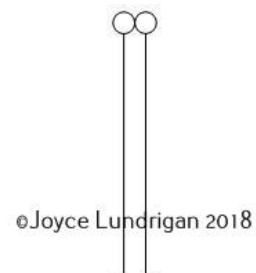

Methodist Hill Quilt Studio

We Design Them - You Combine Them

Joan Knight "Left of Center"

Her version of the All In One – Split Circles – May 2018 Quilt

P2P Swirl Pearl
From March 2018 AIO
Film Clip Set

Swirl Feather Inside Veins Border
Combined pattern from Sept 2017
AIO Stars Encompassed Set and
MD Curvy Channel Set

Pearl Pyramid P2P Border
From April 2018 AIO
Churning Modern Set

MD Lollipop Topper
From MD Chevron Set 1
Or individually

Heart Curl Quad P2P Tri
From January 2018 AIO
Hearts A Flutter Set

Snowball Dble Piano Key
From February 2018 AIO
A Snowball's Chance Set