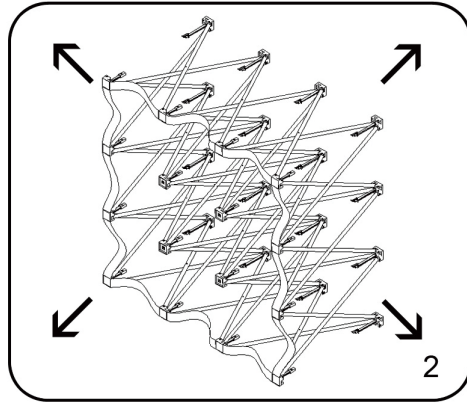

INSTRUCTION

Challenger Fabric Pop Up

Size availability: 2X3 (S)
Graphic size: 152X225.5CM / 59.8"X88.7"

Size availability: 4X3 (S)
Graphic size: 299X225.5CM / 117.7"X88.7"

Size availability: 3X3 (S)
Graphic size: 225.5X225.5CM / 88.7"X88.7"