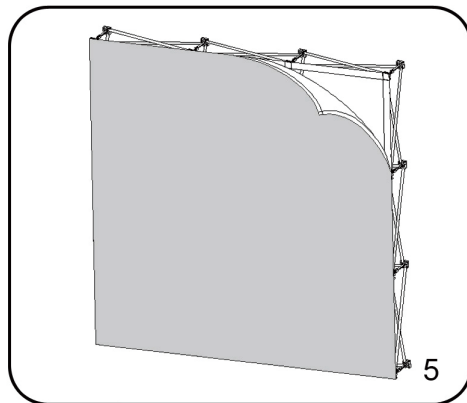

INSTRUCTION

Challenger Fabric Pop Up

Size availability: 2X3 (S)
Graphic size: 152X225.5CM / 59.8"X88.7"

Size availability: 4X3 (S)
Graphic size: 299X225.5CM / 117.7"X88.7"

Size availability: 3X3 (S)
Graphic size: 225.5X225.5CM / 88.7"X88.7"