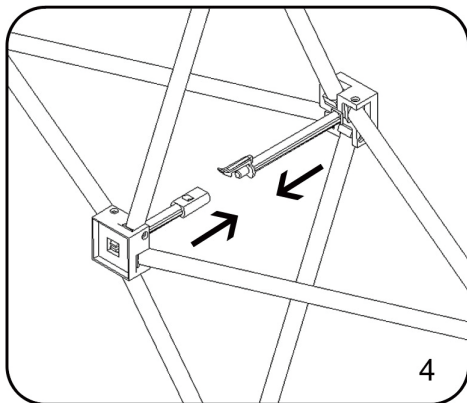

INSTRUCTION

Challenger Fabric Pop Up

Size availability: 2X3 (S)
Graphic size: 152X225.5CM / 59.8"X88.7"

Size availability: 4X3 (S)
Graphic size: 299X225.5CM / 117.7"X88.7"

Size availability: 3X3 (S)
Graphic size: 225.5X225.5CM / 88.7"X88.7"