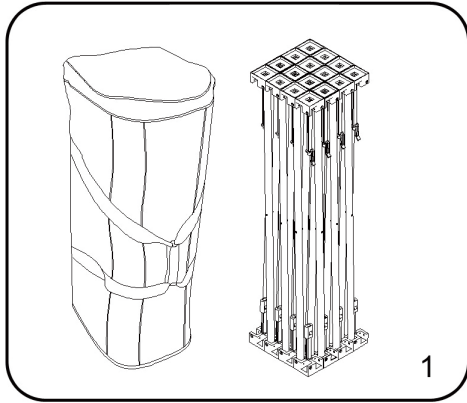

INSTRUCTION

Challenger Fabric Pop Up

Size availability: 2X3 (S)
Graphic size: 152X225.5CM / 59.8"X88.7"

Size availability: 4X3 (S)
Graphic size: 299X225.5CM / 117.7"X88.7"

Size availability: 3X3 (S)
Graphic size: 225.5X225.5CM / 88.7"X88.7"