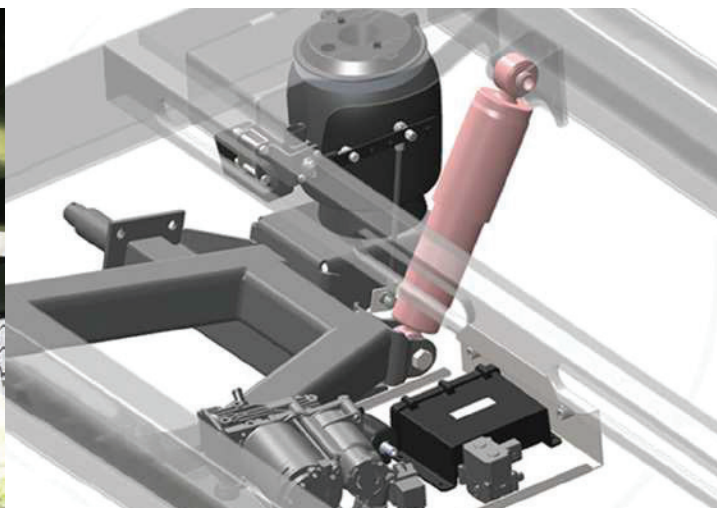

Set up is easier too. With the handheld controller, you can easily raise the Silverline's height when needed and lower it for easier storage.

JTECH Air is optional on all Silverline Touring Models.

**HEIGHT CLEARANCE:**  
With a touch of a button, raise the Silverline for an increased departure angle to keep you moving over rougher terrain.

**SIDE TO SIDE LEVELLING**  
The JTECH Air makes leveling a breeze. Push button operation allows you to adjust side-to-side levels.

TO BE THE BEST,  
YOU NEED TO WORK WITH THE BEST

200,000+ UNITS BOUGHT, SOLD & SUPPORTED  
BY AUSTRALIA'S LARGEST MANUFACTURER