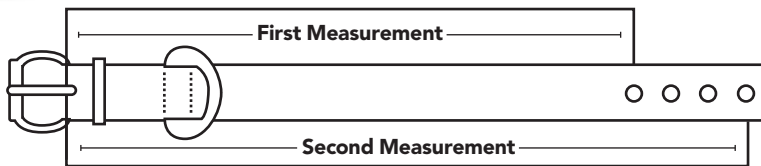

1.25 CM COLLAR

S I Z I N G C H A R T

SIZE	Length	First Measurement	Second Measurement
TC	12.75 – 16.5 cm	12.75 cm	16.5 cm
XXS	15.25 – 19 cm	15.25 cm	19 cm
XS	17.75 – 21.5 cm	17.75 cm	21.5 cm
SM	22.75 – 26.5 cm	22.75 cm	26.5 cm
MD	28 – 31.75 cm	28 cm	31.75 cm
LG	33 – 36.75 cm	33 cm	36.75 cm
XL	38.25 – 41.75 cm	38.25 cm	41.75 cm

HOW TO DETERMINE SIZE

Measure your dog's neck in the position a collar would sit, and as snug as you would like the collar to fit.

NOTE: If your pup moves around a lot, we recommend using a string to measure their neck. Then measure the string against a ruler or our printable measuring tape to get the most accurate measurement.