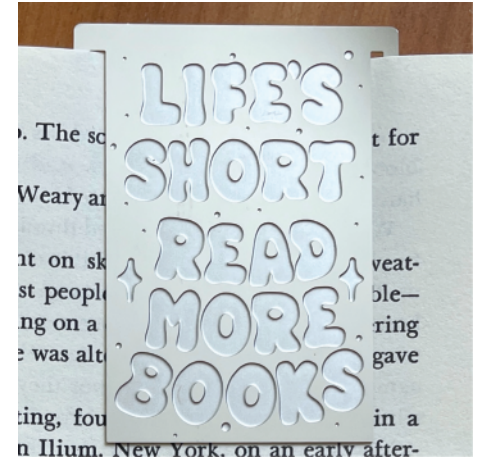

Bell Jar bookmark
 Laser etched metal, 2.5"
 Wholesale: \$4
 Suggested Retail: \$6

Happy Cat bookmark
 Laser etched metal, 2.5"
 Wholesale: \$4
 Suggested Retail: \$6

Read More Books bookmark
 Laser etched metal, 2.5"
 Wholesale: \$4
 Suggested Retail: \$6