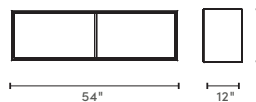

SHELF WITH HOOKS TO ATTACH TO TWIN-SIZE LOFT BED

OPTIONAL STORAGE : FULL LOFT BED

CONSOLE WITH LEGS

SHELF WITH LEGS

SHELF WITH HOOKS TO ATTACH TO FULL-SIZE LOFT BED

Perch Collection

loft / bunk storage

Simple storage solution for books, toys, and collectibles.