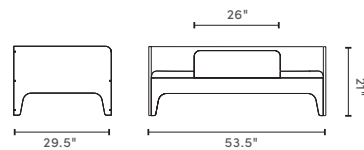

Perch Collection

Celebrate the important milestone of moving to a 'big kid' bed with the Perch Nest bed and Toddler bed.

PERCH NEST BED (LOFTED POSITION)

PERCH NEST BED (CANOPY POSITION)

TODDLER BED

OPTIONAL STORAGE : TWIN BUNK BED

OPTIONAL STORAGE : FULL LOFT BED

Perch Collection

loft / bunk storage

Simple storage solution for books, toys, and collectibles.

options & functionality

both console and shelf may be placed on floor or mounted to the Perch Bunk or Loft Beds (legs and mounting hardware provided)