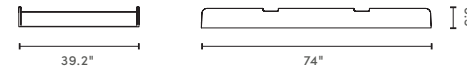

River Bed

Modern,
kid-friendly
style in a
space-saving
design.

options & functionality

rounded corners for added safety

security rail can be added to either side of the bed (sold separately)

trundle can be used with mattress (sold separately) or to store bed linens

mattress size:
(TWIN)
39" W X 75" L

(TRUNDLE)
38" W X 69" L X 4.5" H

additional matching items include:
Toy store, Mini library and 3 & 6 drawer dressers

TWIN BED

TWIN BED + TRUNDLE

FULL BED