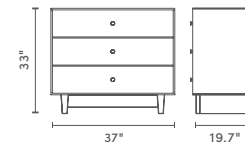

Rhea Collection

The Rhea Collection contains traditional elements yet clearly modern in overall design.

CRIB

TODDLER BED CONVERSION

3 DRAWER DRESSER

BIRCH

6 DRAWER DRESSER