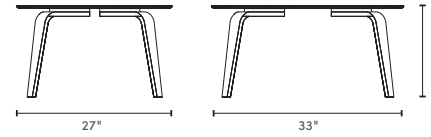

Play Table & Chairs

Adding a spirit of whimsy to the home.

options & functionality

easy to assemble

chairs have low seat for children from age 2 to 6 (sold as a set of 2)

easy-to-clean laminate tabletop

TABLE

WHITE

BEAR CHAIR