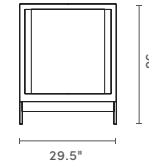

Sparrow Crib in Birch
Fawn 3 Drawer Dresser in Birch

Sparrow Collection

This multi-stage collection is elegant with a light and airy feel.

CRIB

BIRCH

WALNUT

WHITE

TODDLER BED CONVERSION