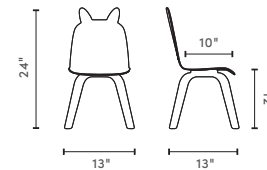

Play Table & Chairs

Adding a spirit of whimsy to the home.

options & functionality

easy to assemble

chairs have low seat for children from age 2 to 6 (sold as a set of 2)

easy-to-clean laminate tabletop

TABLE

BEAR CHAIR

RABBIT CHAIR

BIRCH