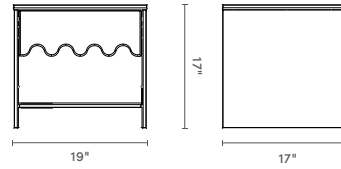

NIGHTSTAND