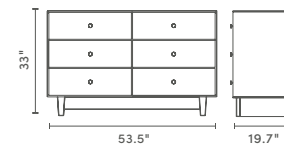

Rhea Collection

The Rhea Collection contains traditional elements yet clearly modern in overall design.

CRIB

TODDLER BED CONVERSION

3 DRAWER DRESSER

6 DRAWER DRESSER

BIRCH