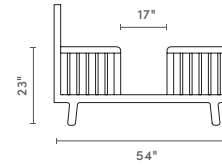

Sparrow Crib in Birch
Fawn 3 Drawer Dresser in Birch

Sparrow Collection

This multi-stage collection is elegant with a light and airy feel.

CRIB

BIRCH

WALNUT

WHITE

TODDLER BED CONVERSION