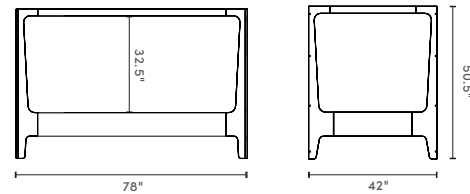

Perch Collection

Celebrate the important milestone of moving to a 'big kid' bed with the Perch Nest bed and Toddler bed.

PERCH NEST BED (LOFTED POSITION)

PERCH NEST BED (CANOPY POSITION)

TODDLER BED

OPTIONAL STORAGE : TWIN BUNK BED

OPTIONAL STORAGE : FULL LOFT BED

Perch Collection

loft / bunk storage

Simple storage solution for books, toys, and collectibles.

options & functionality

both console and shelf may be placed on floor or mounted to the Perch Bunk or Loft Beds (legs and mounting hardware provided)