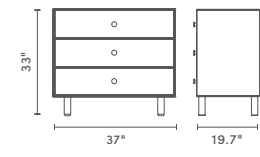

Classic Collection

Clean and contemporary, this collection leads the way in smart, modern design.

CRIB

TODDLER BED

CONVERSION KIT

The Classic Crib can be converted into the Classic Toddler Bed by removing the cribs sides from the base and replacing them with the kit sides.

3 DRAWER DRESSER

WHITE

6 DRAWER DRESSER