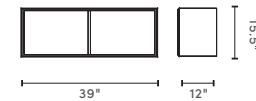

SHELF WITH HOOKS TO ATTACH TO TWIN-SIZE LOFT BED

OPTIONAL STORAGE : FULL LOFT BED