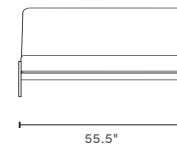

(TRUNDLE)
38" W X 69" L X 4.5" H

additional matching items include:
Toy store, Mini library and 3 & 6 drawer dressers

TWIN BED

TWIN BED + TRUNDLE

FULL BED

Perch Nest Bed in Birch
in Lofted Position

Perch Collection