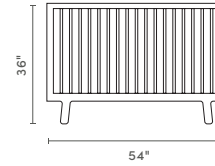

3 DRAWER DRESSER