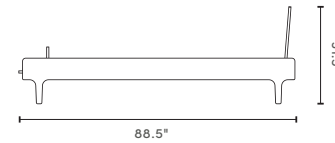

River Bed

Modern,
kid-friendly
style in a
space-saving
design.

options & functionality

rounded corners for added safety

security rail can be added to either side of the bed (sold separately)

trundle can be used with mattress (sold separately) or to store bed linens

mattress size:
(TWIN)
39" W X 75" L

(TRUNDLE)
38" W X 69" L X 4.5" H

additional matching items include:
Toy store, Mini library and 3 & 6 drawer dressers

TWIN BED

TWIN BED + TRUNDLE

FULL BED