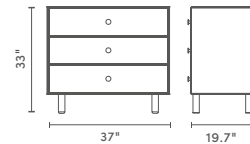

3 DRAWER DRESSER