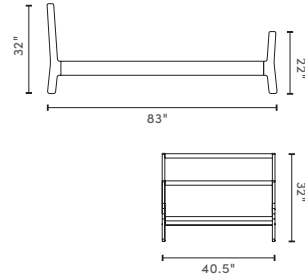

TWIN BED

TRUNDLE

Sparrow Collection

twin bed with optional trundle

This streamlined twin is a sleek and practical solution for your child's first bed.

options & functionality

trundle can be used with mattress (sold separately) or to store bed linens

mattress size:
(TWIN)
39" W X 75" L
(TRUNDLE)
38" W X 69" L X 4.5" H

additional matching items include toy store, mini library and 3 & 6 drawer dressers