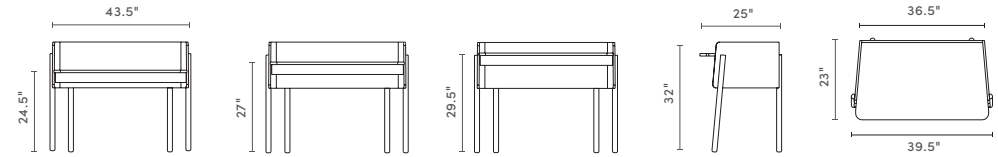

Brooklyn Desk

An urban
take on
workspace.

options & functionality

easy to assemble

3 adjustable
desk heights:
24.5" / 27" / 29.5"

3 removable boxes

solid and stable
construction

easy-to-clean
laminated tabletop

DESK

STOOL