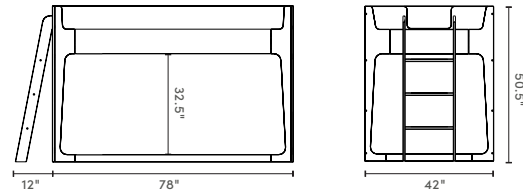

Perch Collection

Celebrate the important milestone of moving to a 'big kid' bed with the Perch Nest bed and Toddler bed.

PERCH NEST BED (LOFTED POSITION)