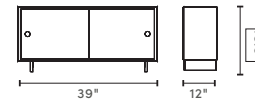

SHELF WITH LEGS