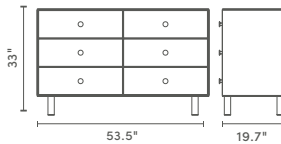

6 DRAWER DRESSER

Moss Collection Storage

Practical
yet stylish,
these accent
pieces make a
statement all
their own.

options & functionality

peapod and tomato
are limited-edition
colorways, exclusive to
oeufnyc.com

nightstand provides
both open and closed
storage, including a
drawer to contain clutter

dressers feature
oversized pulls and can
complement any style