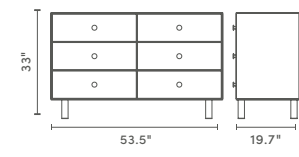

Classic Collection

Clean and contemporary, this collection leads the way in smart, modern design.

CRIB

TODDLER BED

CONVERSION KIT

The Classic Crib can be converted into the Classic Toddler Bed by removing the cribs sides from the base and replacing them with the kit sides.

3 DRAWER DRESSER

6 DRAWER DRESSER

WHITE