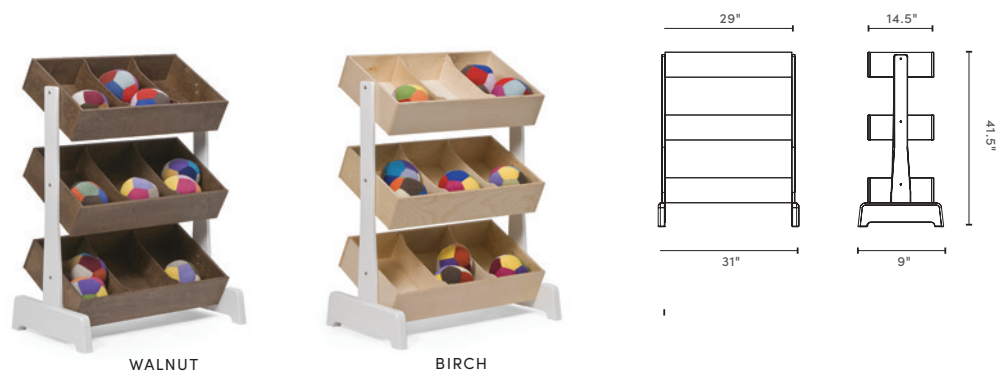

TOY STORE

WALNUT

BIRCH

CHANGING TRAY

XL CHANGING TRAY

Storage & Utility

toy store

Easy to reach and easy to see into, open boxes make it easy for a child to find (and put away!) toys.

options & functionality

bins can be angled or flat

dividers can be removed

low overall height for easy access

coordinates with all Oeuf collections

changing tray

Practical and versatile, these changing trays can turn your dresser into a changing table, which is perfect for smaller spaces.

options & functionality

CHANGING TRAY:

attaches safely to the 3 drawer dresser

changing pad included
16"W X 32.5"L X 4"H

XL CHANGING TRAY:

attaches safely to the 6 drawer dresser

converts to wall-mounted shelving unit

adjustable compartments for convenient storage

changing pad sold separately