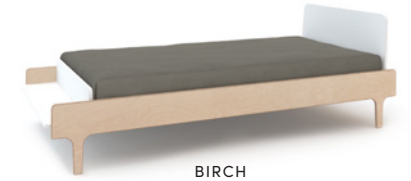

River Bed

Modern,
kid-friendly
style in a
space-saving
design.

options & functionality

rounded corners for added safety

security rail can be added to either side of the bed (sold separately)

trundle can be used with mattress (sold separately) or to store bed linens

mattress size:
(TWIN)
39" W X 75" L

(TRUNDLE)
38" W X 69" L X 4.5" H

additional matching items include:
Toy store, Mini library and 3 & 6 drawer dressers

TWIN BED

TWIN BED + TRUNDLE