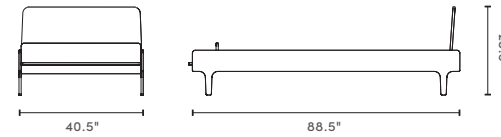

River Bed

Modern,
kid-friendly
style in a
space-saving
design.

options & functionality

rounded corners for added safety

security rail can be added to either side of the bed (sold separately)

trundle can be used with mattress (sold separately) or to store bed linens

mattress size:
(TWIN)
39" W X 75" L

(TRUNDLE)
38" W X 69" L X 4.5" H

additional matching items include:
Toy store, Mini library and 3 & 6 drawer dressers

TWIN BED

TWIN BED + TRUNDLE