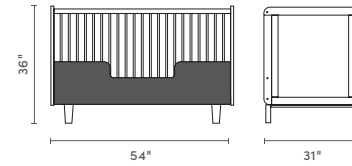

WHITE

3 DRAWER DRESSER