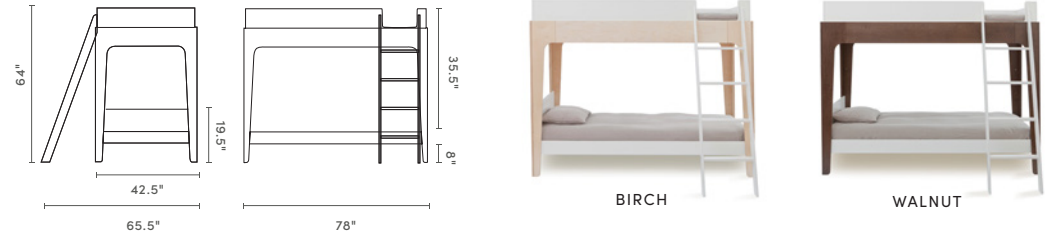

Perch Collection

Elegant and versatile, this bunk is the perfect centerpiece for any child's room.

options & functionality

upper and lower beds can stand separately, or together as a bunk

Perch bunk includes both beds; both lower and upper beds can also be purchased individually

compact foot print makes bunk great for small spaces

guard rail for lower bunk (sold separately)

ladder can be assembled to either side

top bunk recommended for children 6 years and older

mattresses must be no more than 8" thick

mattress sizes:

(TWIN)
39" W X 75" L

(FULL)
54" W X 75" L

(TRUNDLE)
38" W X 69" L X 4.5" H

maximum load of Perch upper bed is 250 lbs.

shelf and console (sold separately) come with optional brackets and legs

TWIN BUNK BED

TWIN BUNK BED + TRUNDLE