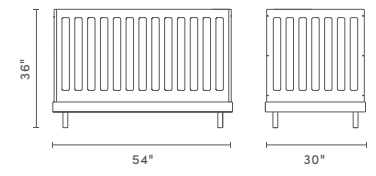

Classic Collection

Clean and contemporary, this collection leads the way in smart, modern design.

CRIB

BIRCH