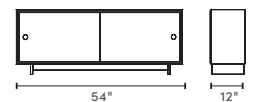

SHELF WITH LEGS