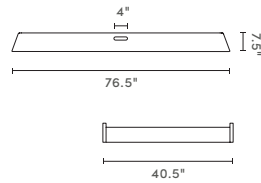

shown assembled