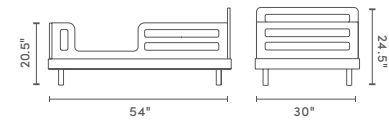

CRIB

BIRCH

WALNUT

TODDLER BED

BIRCH

WALNUT

CONVERSION KIT

The Classic Crib can be converted into the Classic Toddler Bed by removing the cribs sides from the base and replacing them with the kit sides.