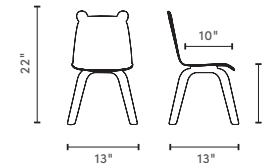

options & functionality

easy to assemble

chairs have low seat for children from age 2 to 6 (sold as a set of 2)

easy-to-clean laminate tabletop

TABLE

WHITE

BEAR CHAIR

BIRCH