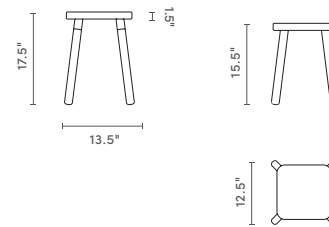

Brooklyn Desk

An urban
take on
workspace.

options & functionality

easy to assemble

3 adjustable
desk heights:
24.5" / 27" / 29.5"

3 removable boxes

solid and stable
construction

easy-to-clean
laminated tabletop

DESK

STOOL

HIGH

LOW