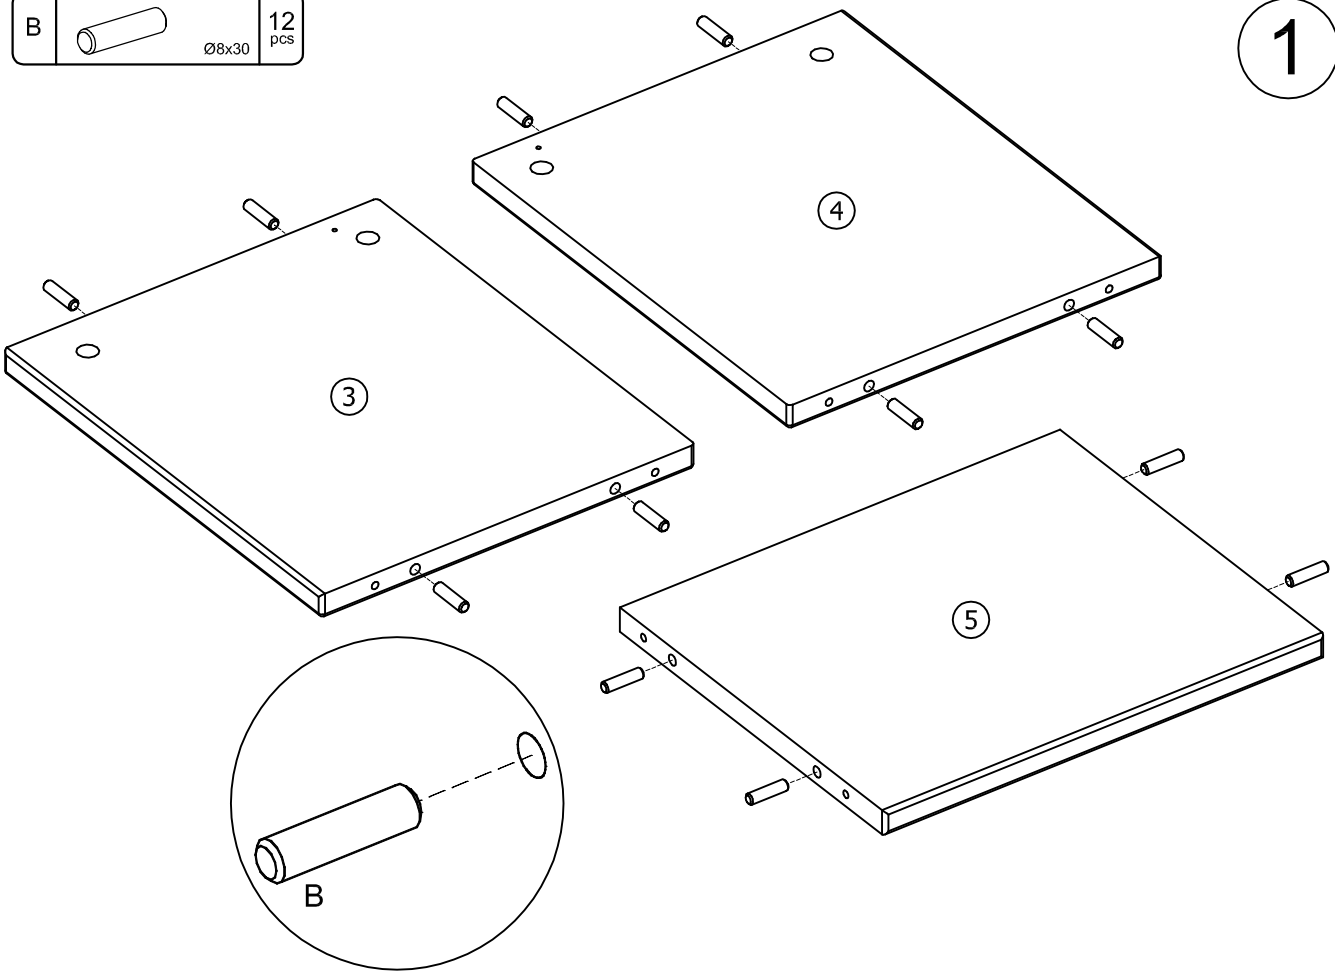

Australia

Kido Agencies
Postal: PO Box 6039
Alexandria NSW 2015
Australia
Tel: +61 2 9045 7799
info@kidoagencies.com

Made in Latvia

Fittings List - Bunkbed

Liste des Pièces

A	 Ø5/11x34	8 pcs	H	 3mm	1 pc
B	 Ø8x30	18 pcs	J	 Left	1 pc
C	 Ø7x50	6 pcs	K	 2	2 pcs
D	 4mm	1 pc	L	 Right	1 pc
E	 Ø15x13,5	8 pcs	M	 Ø4x16	4 pcs
F	 Ø4x16	4 pcs	N	 Ø15 M6x22	4 pcs
G	 Ø5x40	10 pcs	P	 M6x80	4 pcs

B  Ø8x30 12 pcs

1

C  Ø7x50 6 pcs

D  4mm 1 pc

2

3

Do not install brackets "J" and "L" if the unit will be used on the floor as a freestanding piece.

4