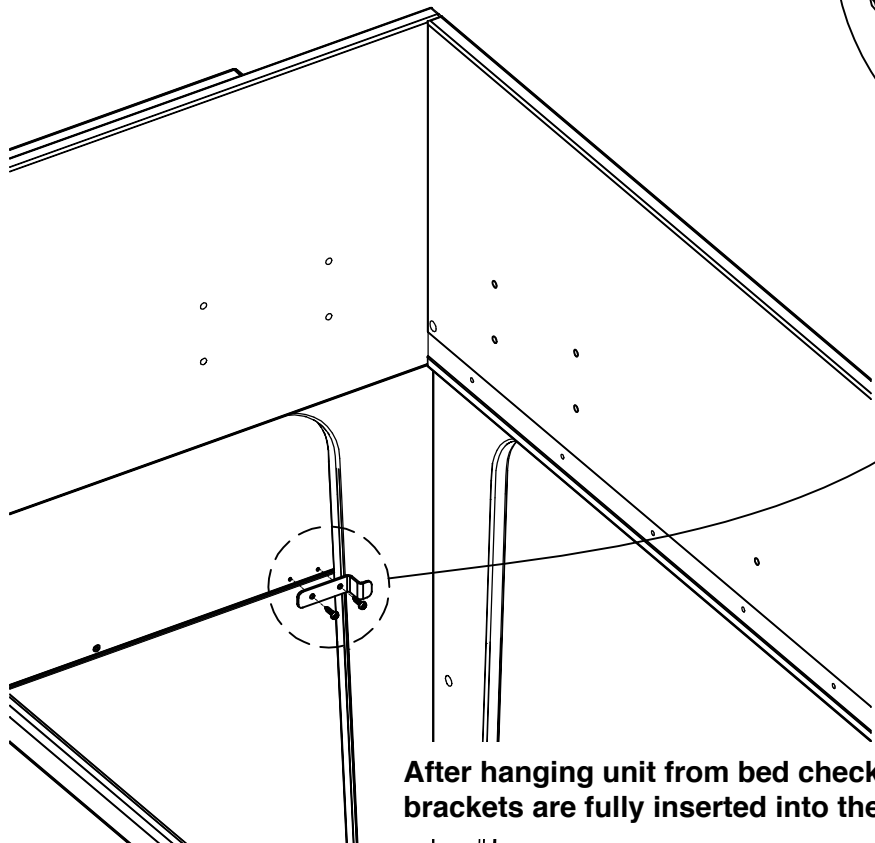

B  Ø8x30 12 pcs

1

C  Ø7x50 6 pcs

D  4mm 1 pc

2

3

Do not install brackets "J" and "L" if the unit will be used on the floor as a freestanding piece.

4

G  Ø5x40 10 pcs

H  3mm 1 pc

5

V1

K		2 pcs	F		Ø4x16	4 pcs
---	---	----------	---	---	-------	----------

After hanging unit from bed check that the unit is secure and the brackets are fully inserted into the slots of the Perch before use.

A		2 pcs
Ø5/11x34		

B		6 pcs
Ø8x30		

E		2 pcs
Ø15x13,5		

N		4 pcs
Ø15 M6x22		

v2

Do not use the base if attaching the storage unit to the Perch Loft Bed

P		4 pcs
M6x80		

D		1 pc
4mm		