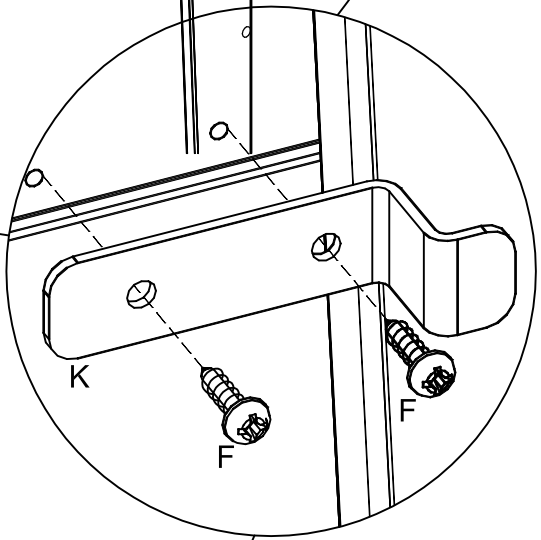

B  Ø8x30 12 pcs

1

C  Ø7x50 6 pcs

D  4mm 1 pc

2

3

Do not install brackets "J" and "L" if the unit will be used on the floor as a freestanding piece.

4

G  Ø5x40 10 pcs

H  3mm 1 pc

5

V1

K		2 pcs	F		Ø4x16	4 pcs
---	---	----------	---	---	-------	----------

After hanging unit from bed check that the unit is secure and the brackets are fully inserted into the slots of the Perch before use.

A		2 pcs
Ø5/11x34		

B		6 pcs
Ø8x30		

E		2 pcs
Ø15x13,5		

N		4 pcs
Ø15 M6x22		

v2

Do not use the base if attaching the storage unit to the Perch Loft Bed

P		4 pcs
M6x80		

D		1 pc
4mm		