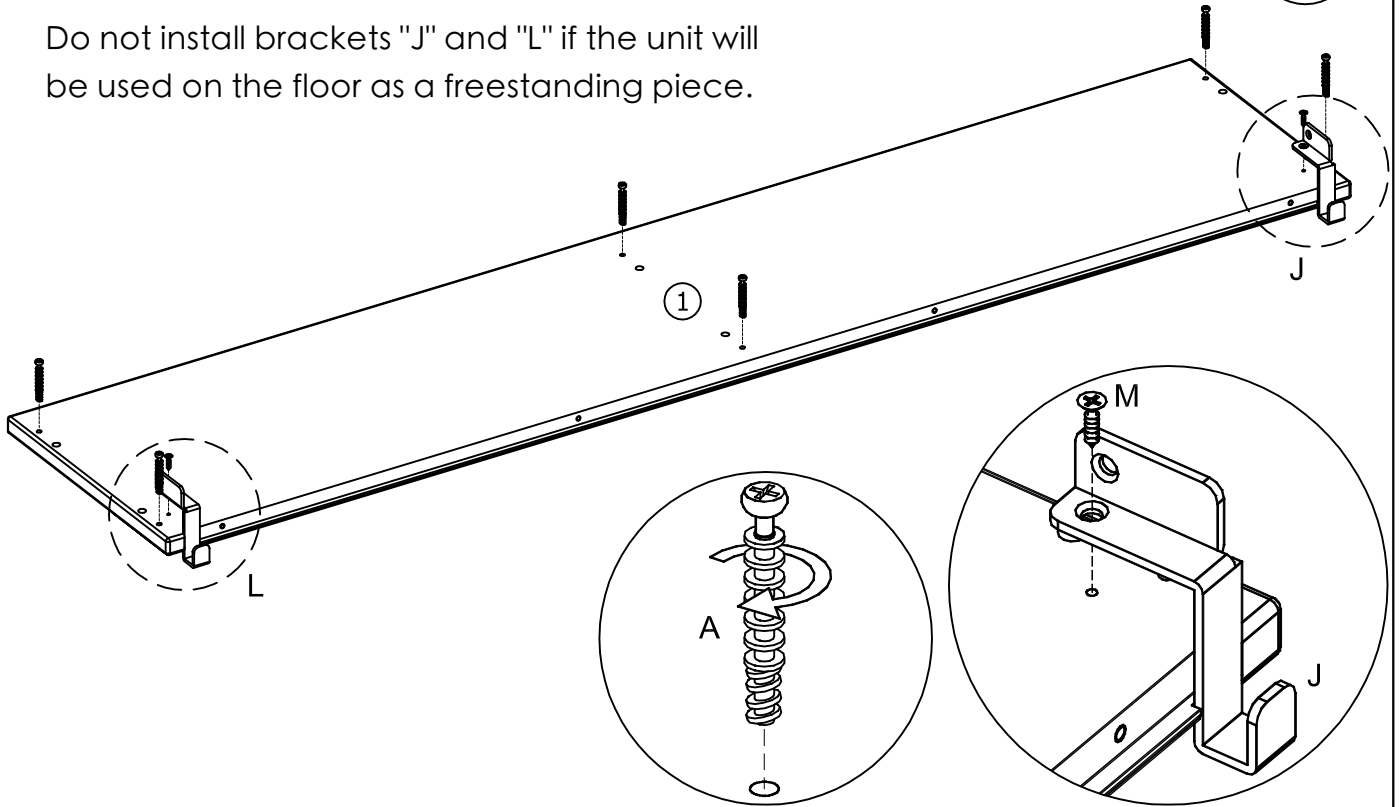

B  Ø8x30 12 pcs

1

C  Ø7x50 6 pcs

D  4mm 1 pc

2

3

Do not install brackets "J" and "L" if the unit will be used on the floor as a freestanding piece.

4

G  Ø5x40 10 pcs

H  3mm 1 pc

5

V1

K		2 pcs	F		Ø4x16	4 pcs
---	---	----------	---	---	-------	----------

After hanging unit from bed check that the unit is secure and the brackets are fully inserted into the slots of the Perch before use.