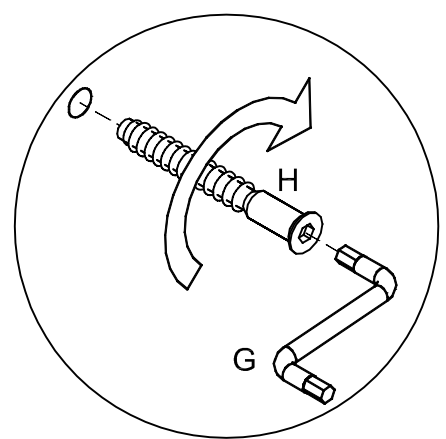

B  Ø8x30 12 pcs

1

C  Ø7x50 6 pcs

D  4mm 1 pc

2

3

Do not install brackets "J" and "L" if the unit will be used on the floor as a freestanding piece.

4

G  Ø5x40 10 pcs

H  3mm 1 pc

5

V1

K		2 pcs	F		Ø4x16	4 pcs
---	---	----------	---	---	-------	----------

After hanging unit from bed check that the unit is secure and the brackets are fully inserted into the slots of the Perch before use.