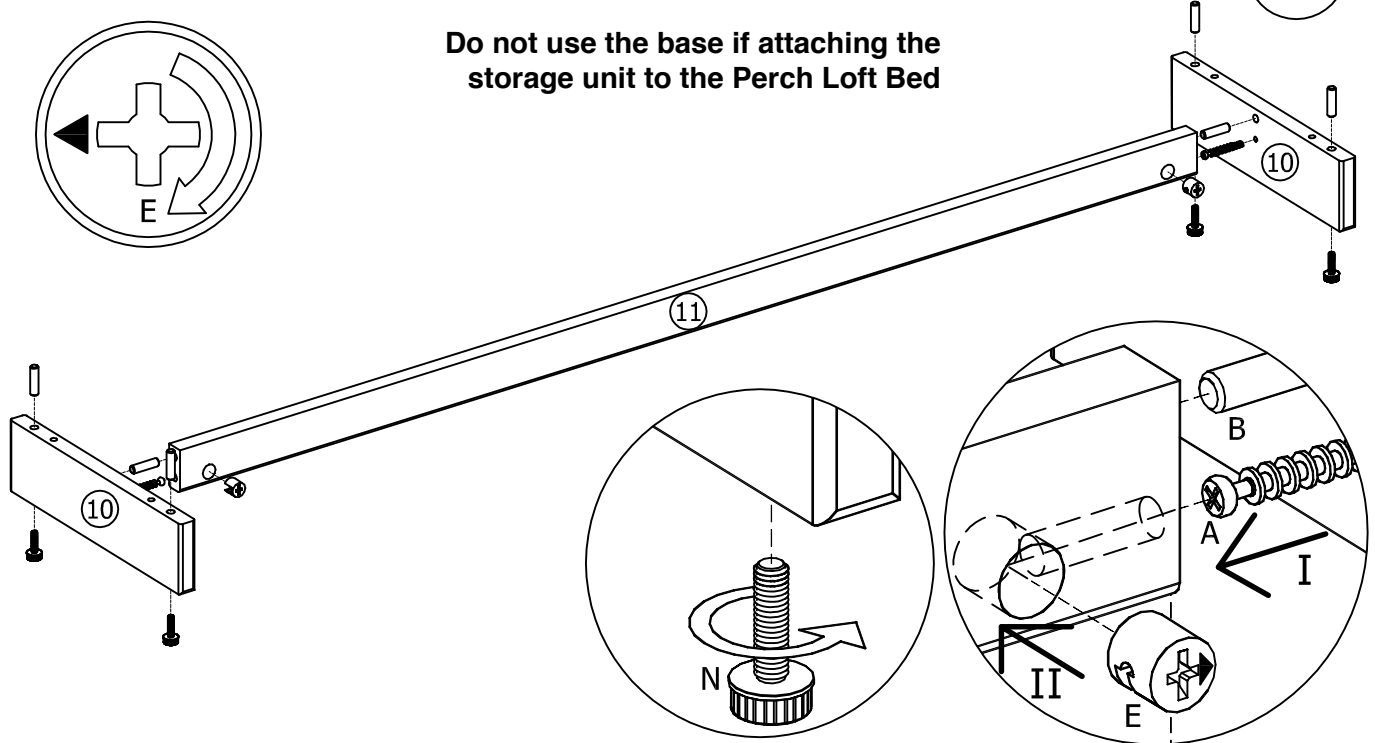

G  Ø5x40 10 pcs

H  3mm 1 pc

5

V1

K		2 pcs	F		Ø4x16	4 pcs
---	---	----------	---	---	-------	----------

After hanging unit from bed check that the unit is secure and the brackets are fully inserted into the slots of the Perch before use.

A		2 pcs
Ø5/11x34		

B		6 pcs
Ø8x30		

E		2 pcs
Ø15x13,5		

N		4 pcs
Ø15 M6x22		

v2

Do not use the base if attaching the storage unit to the Perch Loft Bed

P		4 pcs
M6x80		

D		1 pc
4mm		