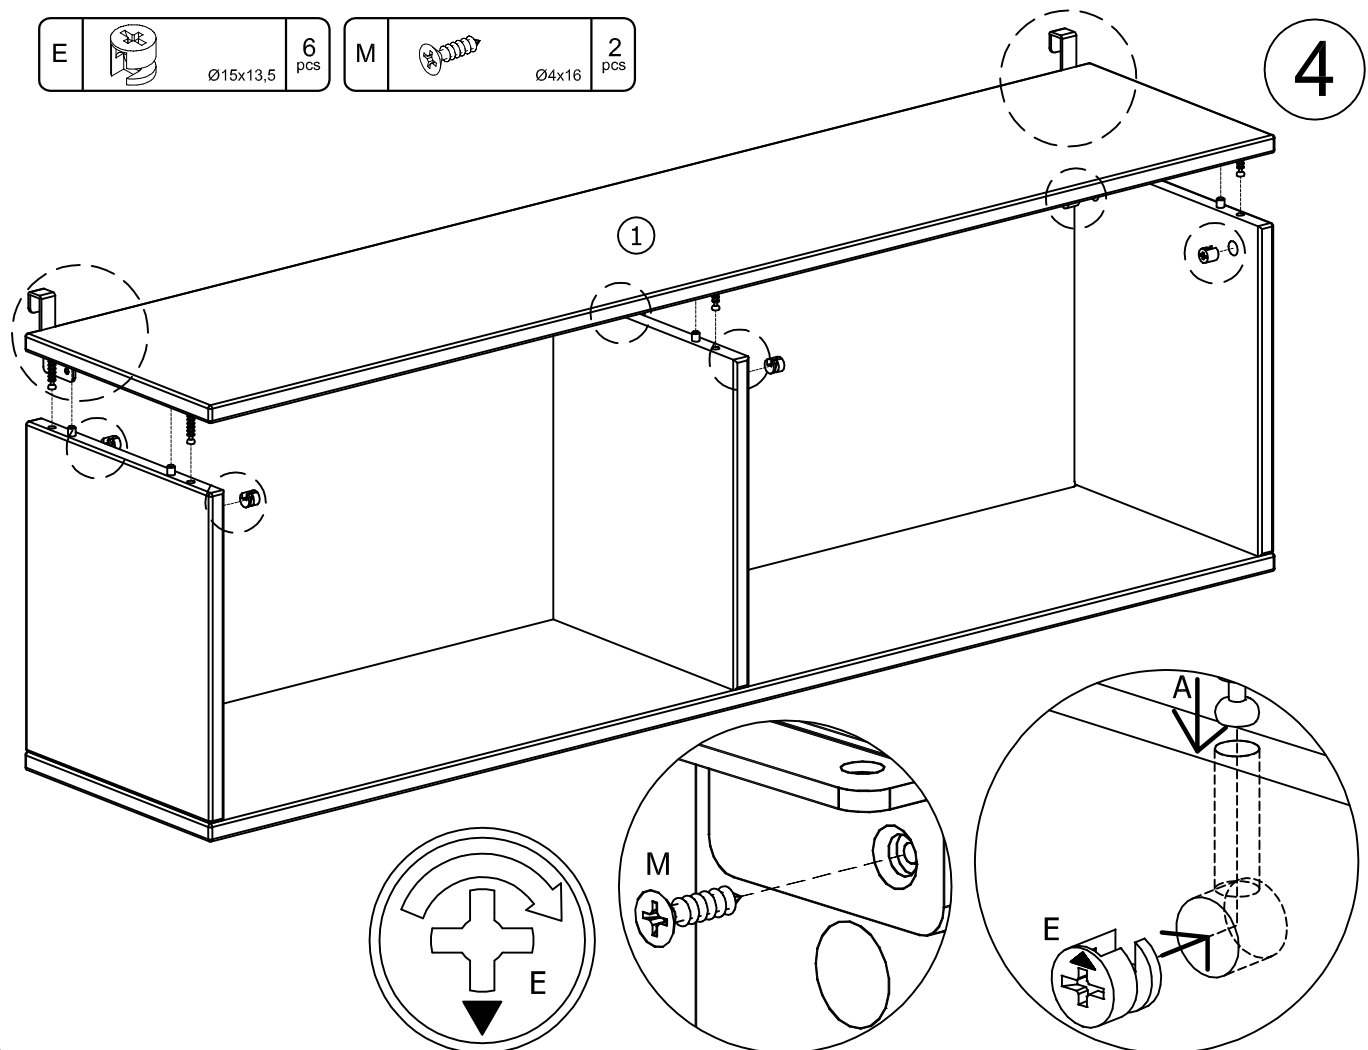

B  Ø8x30 12 pcs

1

C  Ø7x50 6 pcs

D  4mm 1 pc

2

3

Do not install brackets "J" and "L" if the unit will be used on the floor as a freestanding piece.

4

G  Ø5x40 10 pcs

H  3mm 1 pc

5

V1

K		2 pcs	F		Ø4x16	4 pcs
---	---	----------	---	---	-------	----------

After hanging unit from bed check that the unit is secure and the brackets are fully inserted into the slots of the Perch before use.