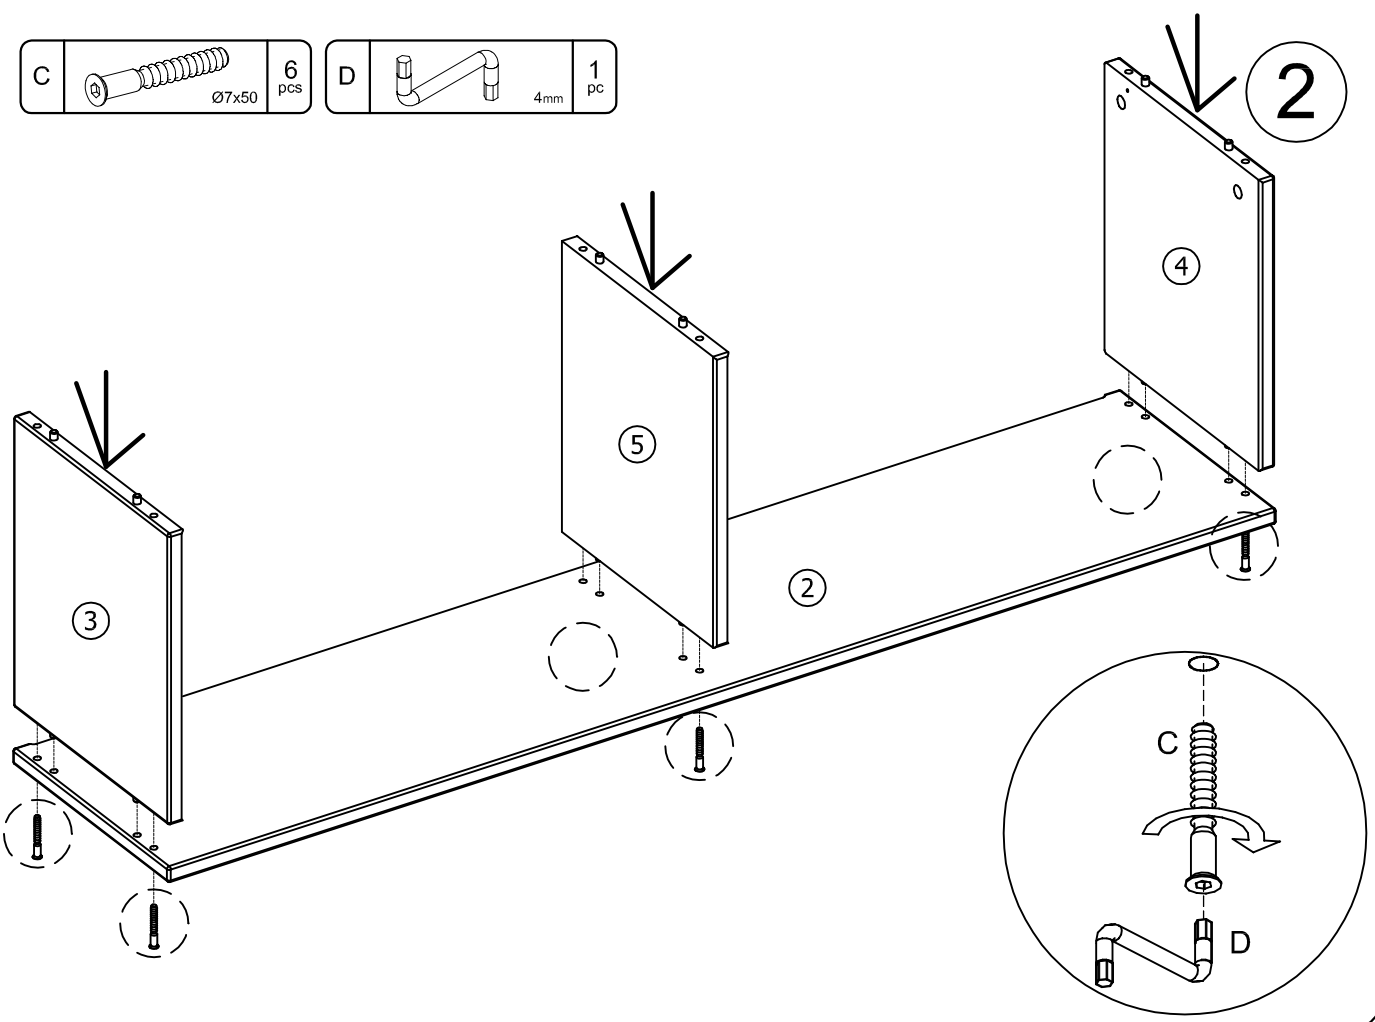

B  Ø8x30 12 pcs

1

C  Ø7x50 6 pcs

D  4mm 1 pc

2

3

Do not install brackets "J" and "L" if the unit will be used on the floor as a freestanding piece.

4

G  Ø5x40 10 pcs

H  3mm 1 pc

5

V1

K		2 pcs	F		Ø4x16	4 pcs
---	---	----------	---	---	-------	----------

After hanging unit from bed check that the unit is secure and the brackets are fully inserted into the slots of the Perch before use.