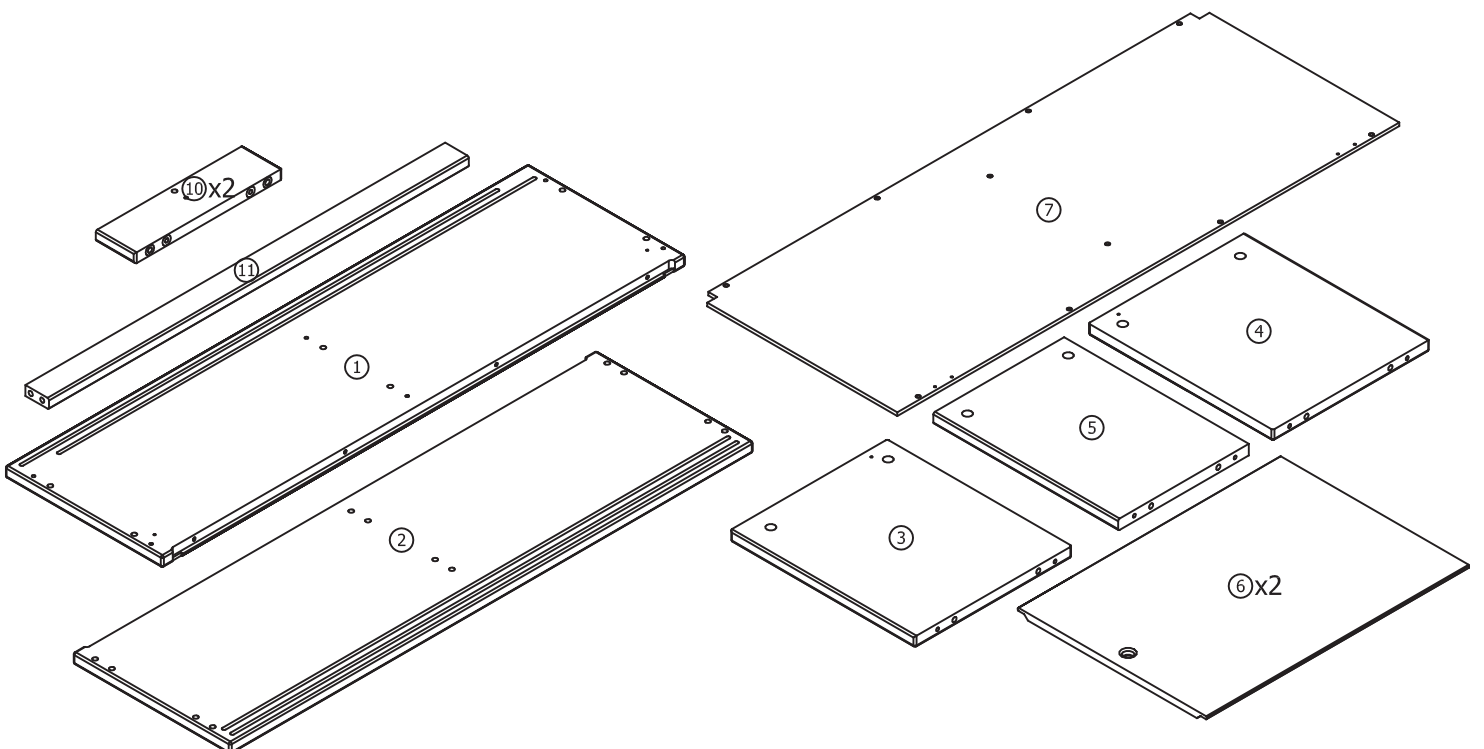

Made in Latvia

Fittings List - Bunkbed

Liste des Pièces

A	 Ø5/11x34	8 pcs
B	 Ø8x30	18 pcs
C	 Ø7x50	6 pcs
D	 4mm	1 pc
E	 Ø15x13,5	8 pcs
F	 Ø4x16	4 pcs
G	 Ø5x40	10 pcs

H	 3mm	1 pc
J	 Left	1 pc
K	 Right	2 pcs
L	 Right	1 pc
M	 Ø4x16	4 pcs
N	 Ø15 M6x22	4 pcs
P	 M6x80	4 pcs

B  Ø8x30 12 pcs

1

C  Ø7x50 6 pcs

D  4mm 1 pc

2

A		Ø5/11x34	6 pcs
---	---	----------	-------

M		Ø4x16	2 pcs
---	---	-------	-------

J		Left	1 pc
---	---	------	------