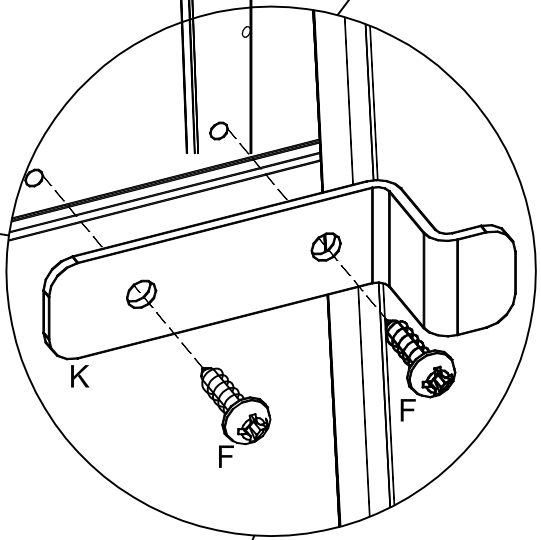

Made in Latvia

Fittings List - Bunkbed

Liste des Pièces

A	 Ø5/11x34	8 pcs
B	 Ø8x30	18 pcs
C	 Ø7x50	6 pcs
D	 4mm	1 pc
E	 Ø15x13,5	8 pcs
F	 Ø4x16	4 pcs
G	 Ø5x40	10 pcs

H	 3mm	1 pc
J	 Left	1 pc
K	 Right	2 pcs
L	 Right	1 pc
M	 Ø4x16	4 pcs
N	 Ø15 M6x22	4 pcs
P	 M6x80	4 pcs

B  Ø8x30 12 pcs

1

C  Ø7x50 6 pcs

D  4mm 1 pc

2

A		Ø5/11x34	6 pcs
---	---	----------	-------

M		Ø4x16	2 pcs
---	---	-------	-------

J		Left	1 pc
---	---	------	------

4

G	 Ø5x40 10 pcs	H	 3mm 1 pc
---	--	---	--

V1

- | | | | | | | |
|---|---|----------|---|---|-------|----------|
| K |  | 2
pcs | F |  | Ø4x16 | 4
pcs |
|---|---|----------|---|---|-------|----------|

After hanging unit from bed check that the unit is secure and the brackets are fully inserted into the slots of the Perch before use.

A		2 pcs
Ø5/11x34		

B		6 pcs
Ø8x30		

E		2 pcs
Ø15x13,5		

N		4 pcs
Ø15 M6x22		

v2

Do not use the base if attaching the storage unit to the Perch Loft Bed

P		4 pcs
M6x80		

D		1 pc
4mm		