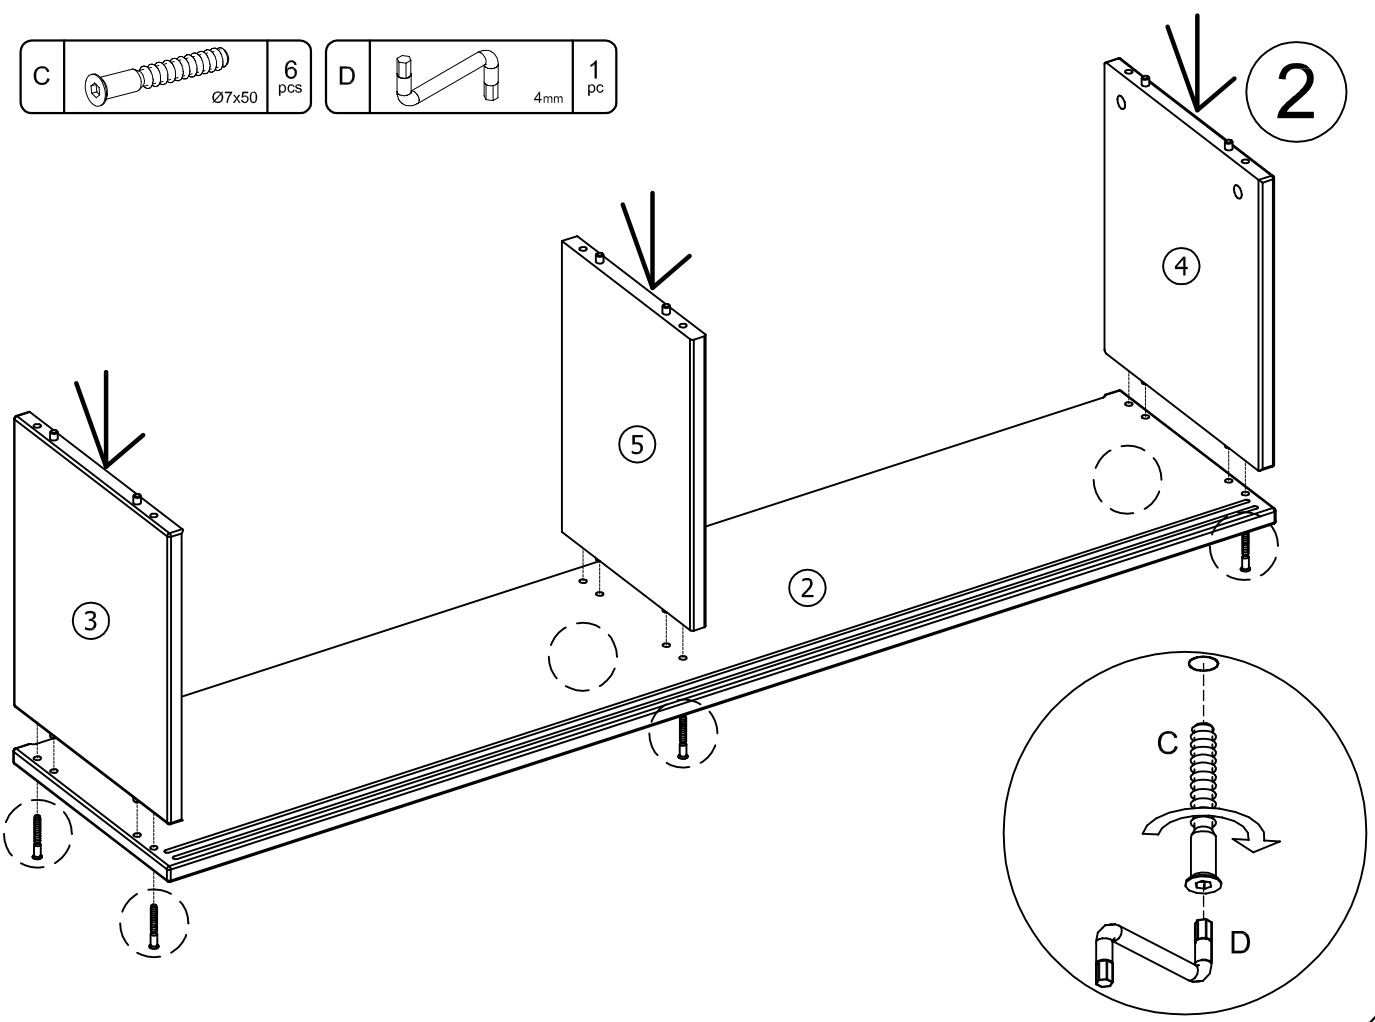

Made in Latvia

Fittings List - Bunkbed

Liste des Pièces

A	 Ø5/11x34	8 pcs
B	 Ø8x30	18 pcs
C	 Ø7x50	6 pcs
D	 4mm	1 pc
E	 Ø15x13,5	8 pcs
F	 Ø4x16	4 pcs
G	 Ø5x40	10 pcs

H	 3mm	1 pc
J	 Left	1 pc
K	 Right	2 pcs
L	 Right	1 pc
M	 Ø4x16	4 pcs
N	 Ø15 M6x22	4 pcs
P	 M6x80	4 pcs

B  Ø8x30 12 pcs

1

C  Ø7x50 6 pcs

D  4mm 1 pc

2

A		Ø5/11x34	6 pcs
---	---	----------	-------

M		Ø4x16	2 pcs
---	---	-------	-------

J		Left	1 pc
---	---	------	------