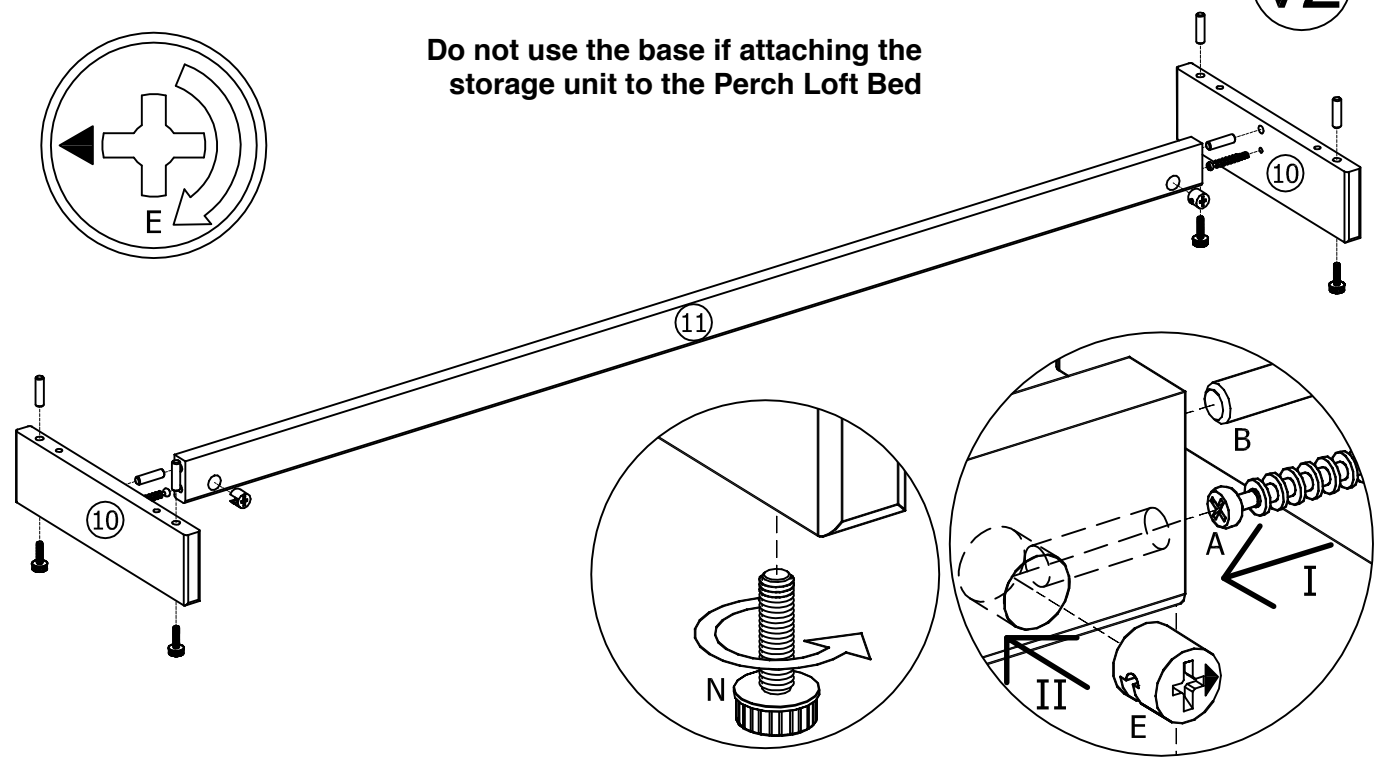

4

G	 Ø5x40 10 pcs	H	 3mm 1 pc
---	--	---	--

V1

- | | | | | | | |
|---|---|----------|---|---|-------|----------|
| K |  | 2
pcs | F |  | Ø4x16 | 4
pcs |
|---|---|----------|---|---|-------|----------|

After hanging unit from bed check that the unit is secure and the brackets are fully inserted into the slots of the Perch before use.

A		2 pcs
Ø5/11x34		

B		6 pcs
Ø8x30		

E		2 pcs
Ø15x13,5		

N		4 pcs
Ø15 M6x22		

v2

Do not use the base if attaching the storage unit to the Perch Loft Bed

P		4 pcs
M6x80		

D		1 pc
4mm		