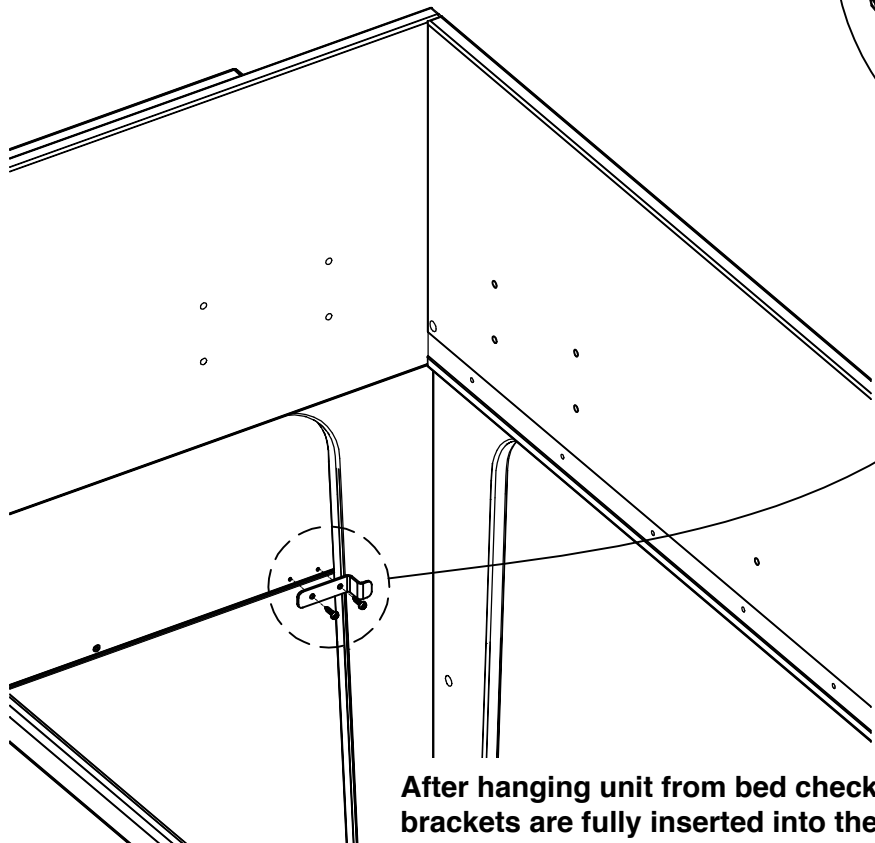

4

G	 Ø5x40 10 pcs	H	 3mm 1 pc
---	--	---	--

V1

- | | | | | | | |
|---|---|----------|---|---|-------|----------|
| K |  | 2
pcs | F |  | Ø4x16 | 4
pcs |
|---|---|----------|---|---|-------|----------|

After hanging unit from bed check that the unit is secure and the brackets are fully inserted into the slots of the Perch before use.

A		2 pcs
Ø5/11x34		

B		6 pcs
Ø8x30		

E		2 pcs
Ø15x13,5		

N		4 pcs
Ø15 M6x22		

v2

Do not use the base if attaching the storage unit to the Perch Loft Bed

P		4 pcs
M6x80		

D		1 pc
4mm		