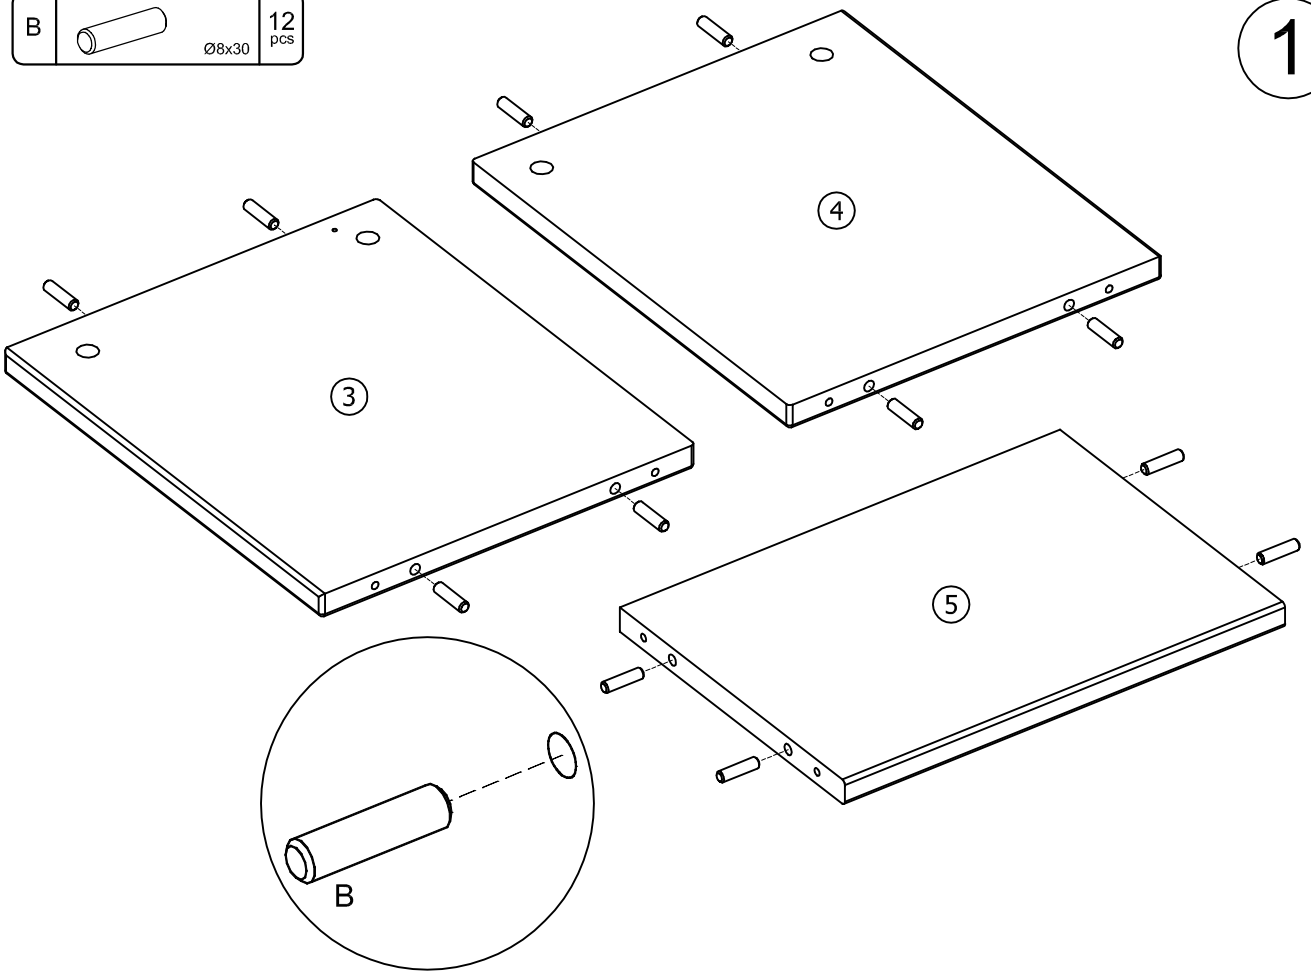

Made in Latvia

Fittings List - Bunkbed

Liste des Pièces

A	 Ø5/11x34	8 pcs
B	 Ø8x30	18 pcs
C	 Ø7x50	6 pcs
D	 4mm	1 pc
E	 Ø15x13,5	8 pcs
F	 Ø4x16	4 pcs
G	 Ø5x40	10 pcs

H	 3mm	1 pc
J	 Left	1 pc
K	 Right	2 pcs
L	 Right	1 pc
M	 Ø4x16	4 pcs
N	 Ø15 M6x22	4 pcs
P	 M6x80	4 pcs

B  Ø8x30 12 pcs

1

C  Ø7x50 6 pcs

D  4mm 1 pc

2

A		Ø5/11x34	6 pcs
---	---	----------	-------

M		Ø4x16	2 pcs
---	---	-------	-------

J		Left	1 pc
---	---	------	------