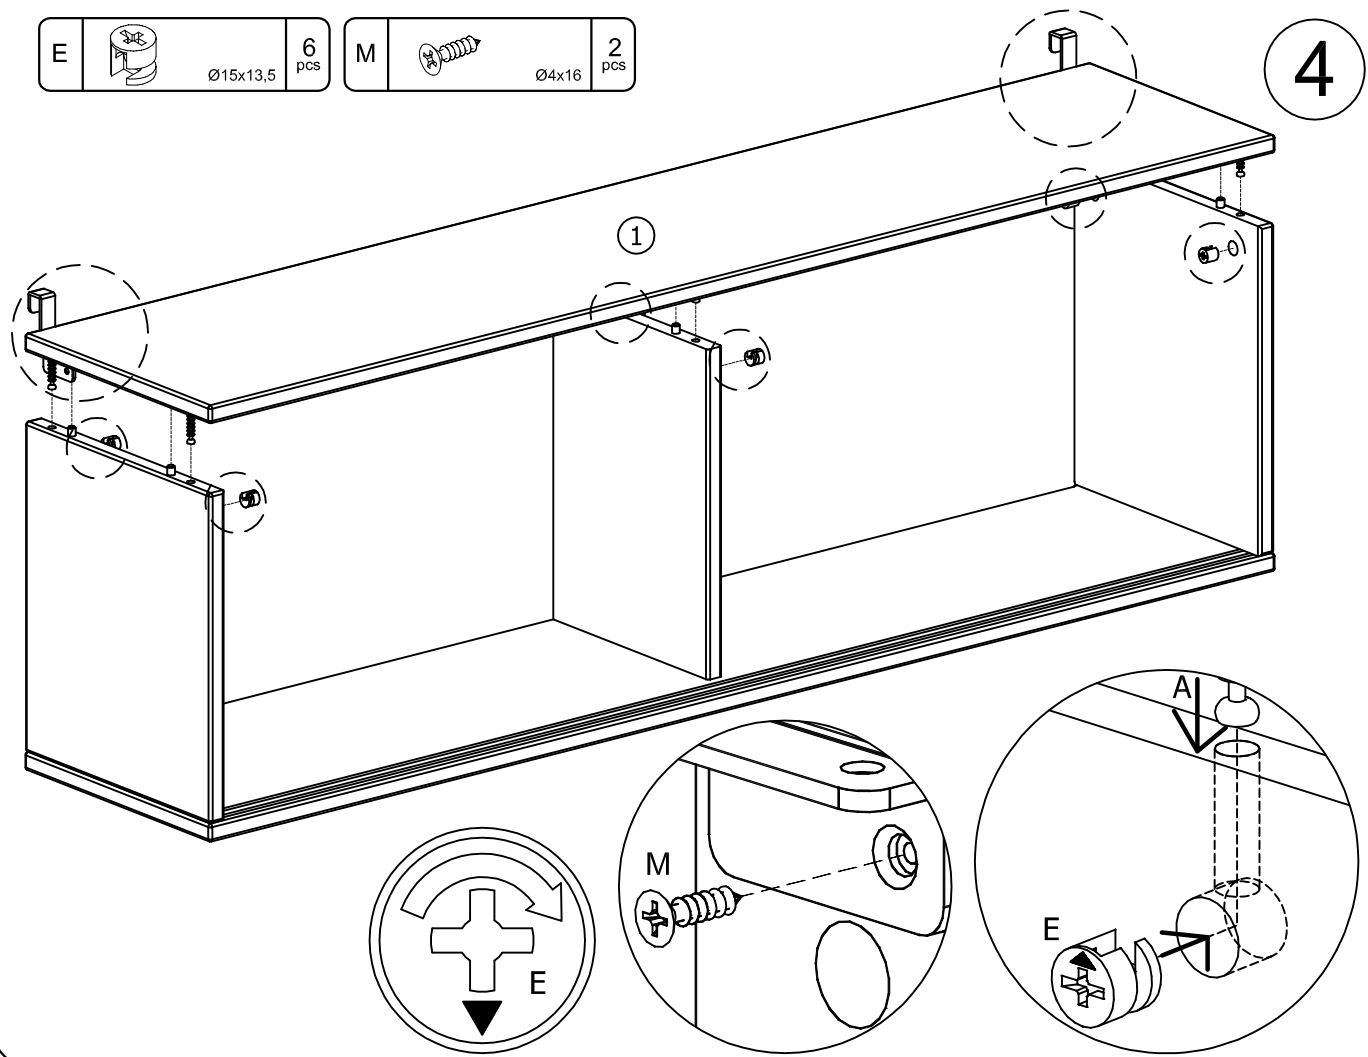

Made in Latvia

Fittings List - Bunkbed

Liste des Pièces

A	 Ø5/11x34	8 pcs
B	 Ø8x30	18 pcs
C	 Ø7x50	6 pcs
D	 4mm	1 pc
E	 Ø15x13,5	8 pcs
F	 Ø4x16	4 pcs
G	 Ø5x40	10 pcs

H	 3mm	1 pc
J	 Left	1 pc
K	 Right	2 pcs
L	 Right	1 pc
M	 Ø4x16	4 pcs
N	 Ø15 M6x22	4 pcs
P	 M6x80	4 pcs

L		Right	1 pc
---	---	-------	------

3

Do not install brackets "J" and "L" if the unit will be used on the floor as a freestanding piece.

E		Ø15x13,5	6 pcs
---	---	----------	-------

M		Ø4x16	2 pcs
---	---	-------	-------

4

G	 Ø5x40 10 pcs	H	 3mm 1 pc
---	--	---	--

V1

- | | | | | | | |
|---|---|----------|---|---|-------|----------|
| K |  | 2
pcs | F |  | Ø4x16 | 4
pcs |
|---|---|----------|---|---|-------|----------|

After hanging unit from bed check that the unit is secure and the brackets are fully inserted into the slots of the Perch before use.