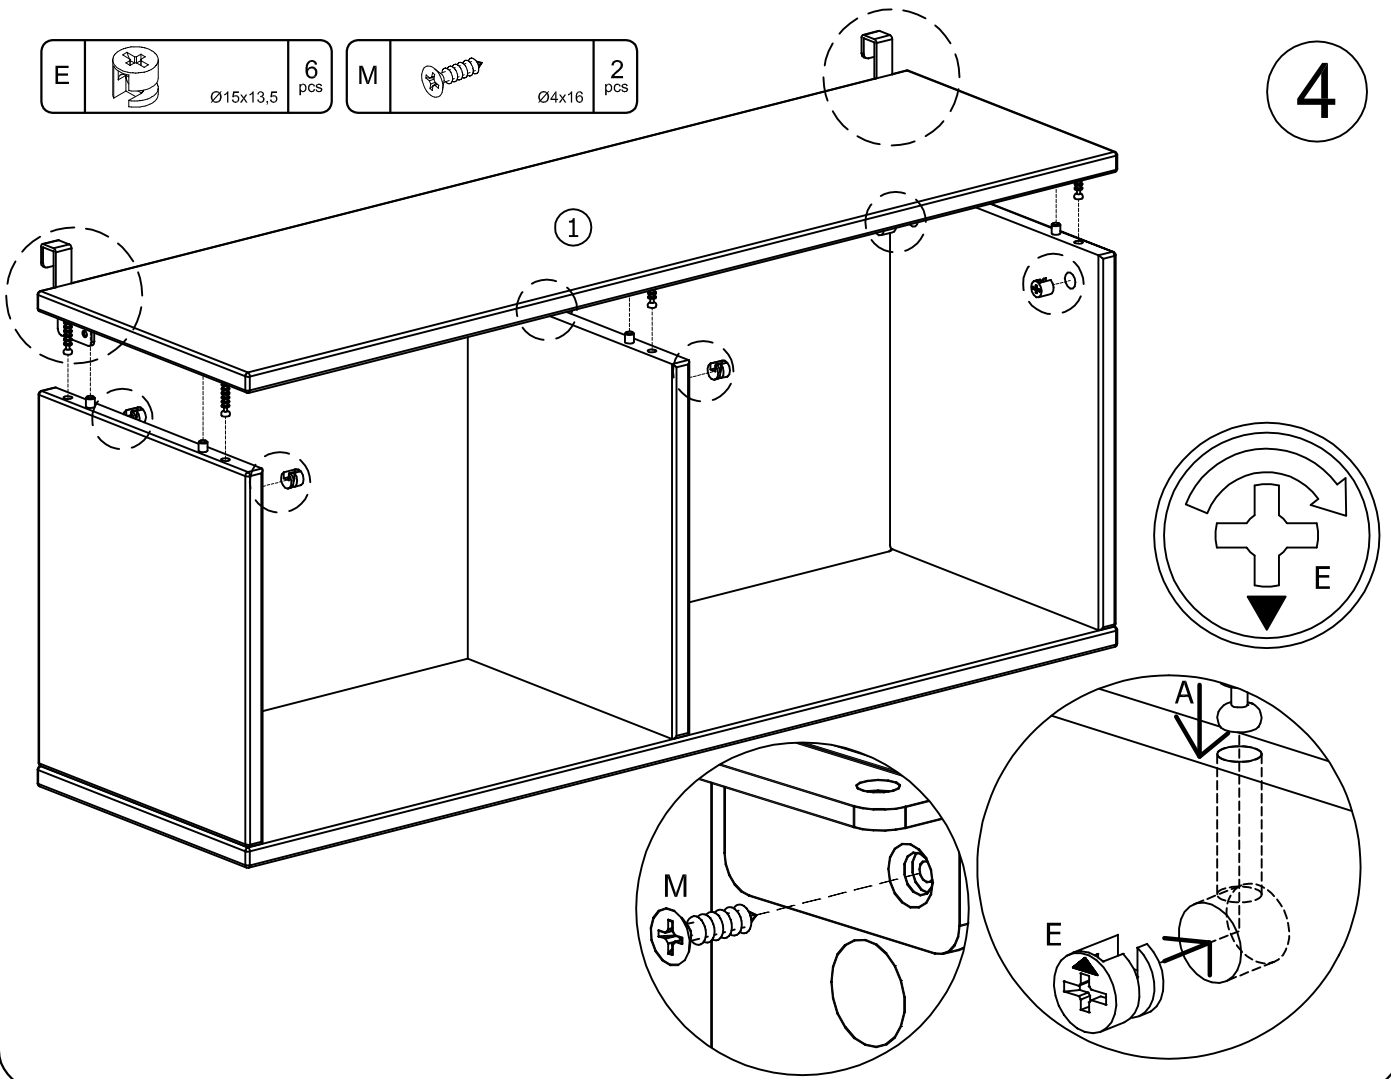

L		1 pc
Right		

3

Do not install brackets "J" and "L" if the unit will be used on the floor as a freestanding piece.

E		6 pcs
Ø15x13.5		

M		2 pcs
Ø4x16		

4

G  Ø5x40 10 pcs

H  3mm 1 pc

5

v1

K		2 pcs	F		4 pcs Ø4x16
---	---	----------	---	---	-------------------

After hanging unit from bed check that the unit is secure and the brackets are fully inserted into the slots of the Perch before use.