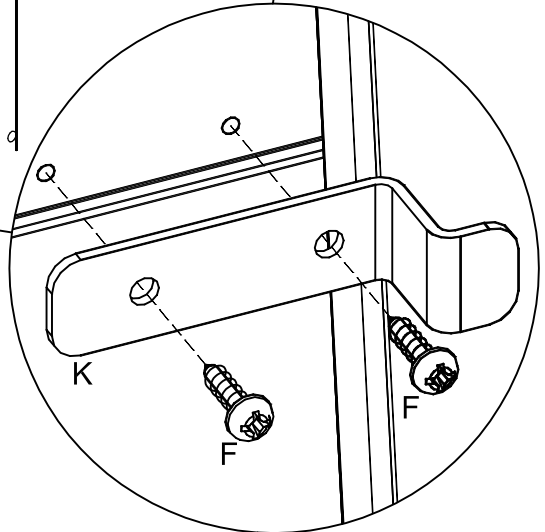

Made in Latvia

Fittings List - Bunkbed

Liste des Pièces

A	 Ø5/11x34	8 pcs	H	 3mm	1 pc
B	 Ø8x30	18 pcs	J	 Left	1 pc
C	 Ø7x50	6 pcs	K	 Right	2 pcs
D	 4mm	1 pc	L	 Right	1 pc
E	 Ø15x13,5	8 pcs	M	 Ø4x16	4 pcs
F	 Ø4x16	4 pcs	N	 Ø15 M6x22	4 pcs
G	 Ø5x40	10 pcs	P	 M6x80	4 pcs

B  Ø8x30 12 pcs

1

C  Ø7x50 6 pcs

D  4mm 1 pc

2

A		6 pcs
Ø5/11x34		

M		2 pcs
Ø4x16		

J		1 pc
Left		

L		1 pc
Right		

3

Do not install brackets "J" and "L" if the unit will be used on the floor as a freestanding piece.

E		6 pcs
Ø15x13.5		

M		2 pcs
Ø4x16		

4

G  Ø5x40 10 pcs

H  3mm 1 pc

5

v1

K		2 pcs	F		4 pcs Ø4x16
---	---	----------	---	---	-------------------

After hanging unit from bed check that the unit is secure and the brackets are fully inserted into the slots of the Perch before use.