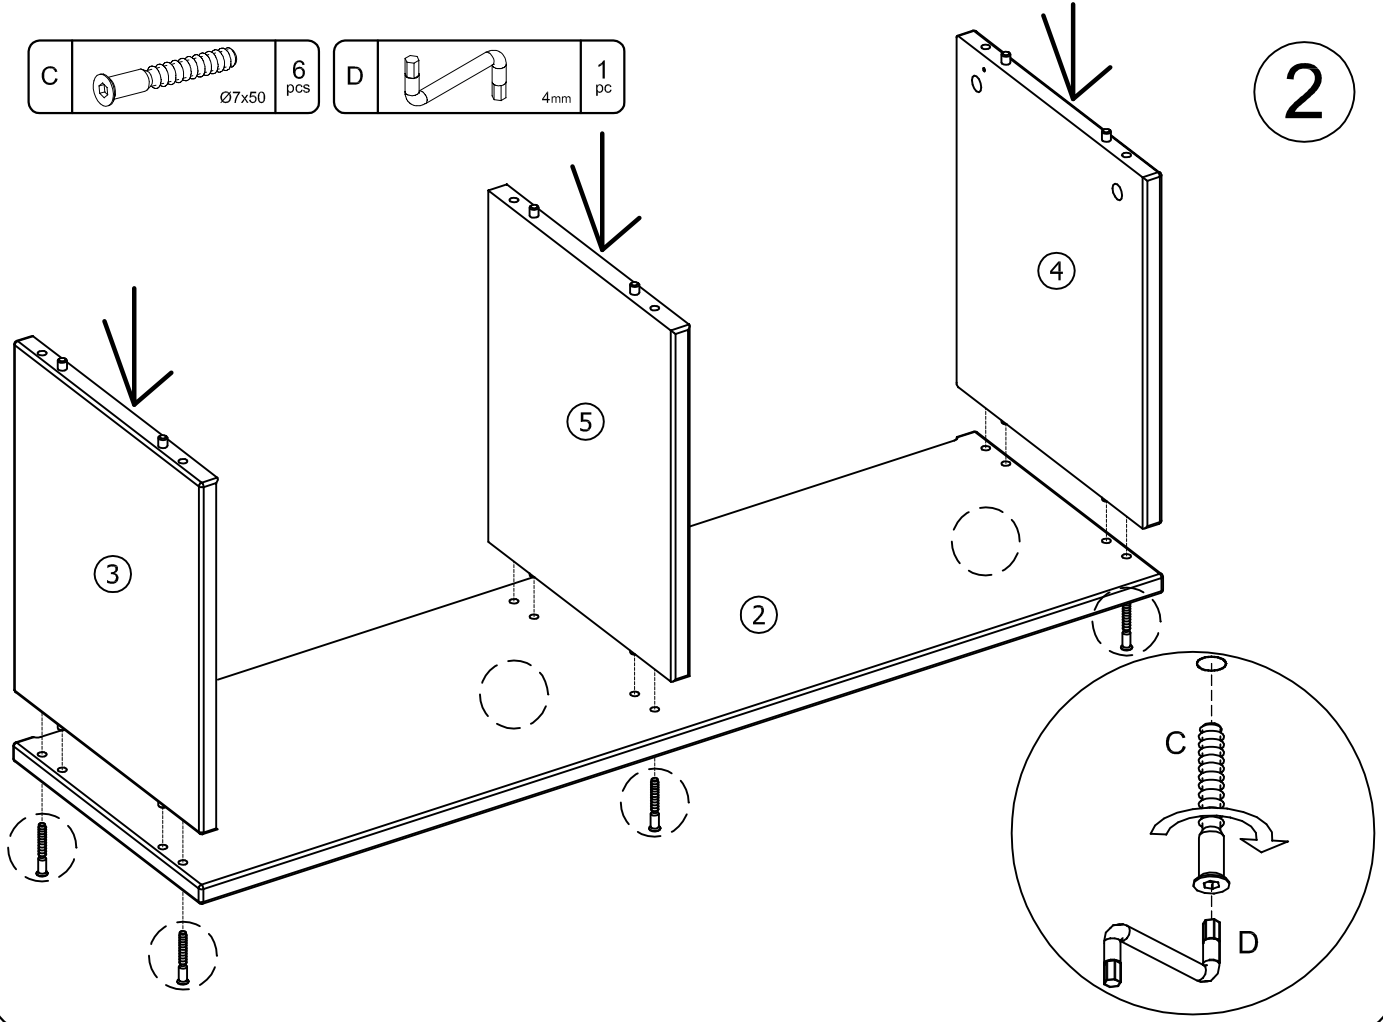

Made in Latvia

Fittings List - Bunkbed

Liste des Pièces

A	 Ø5/11x34	8 pcs	H	 3mm	1 pc
B	 Ø8x30	18 pcs	J	 Left	1 pc
C	 Ø7x50	6 pcs	K	 Right	2 pcs
D	 4mm	1 pc	L	 Right	1 pc
E	 Ø15x13,5	8 pcs	M	 Ø4x16	4 pcs
F	 Ø4x16	4 pcs	N	 Ø15 M6x22	4 pcs
G	 Ø5x40	10 pcs	P	 M6x80	4 pcs

B  Ø8x30 12 pcs

1

C  Ø7x50 6 pcs

D  4mm 1 pc

2

A		6 pcs
Ø5/11x34		

M		2 pcs
Ø4x16		

J		1 pc
Left		

L		1 pc
Right		

3

Do not install brackets "J" and "L" if the unit will be used on the floor as a freestanding piece.

E		6 pcs
Ø15x13.5		

M		2 pcs
Ø4x16		

4

G  Ø5x40 10 pcs

H  3mm 1 pc