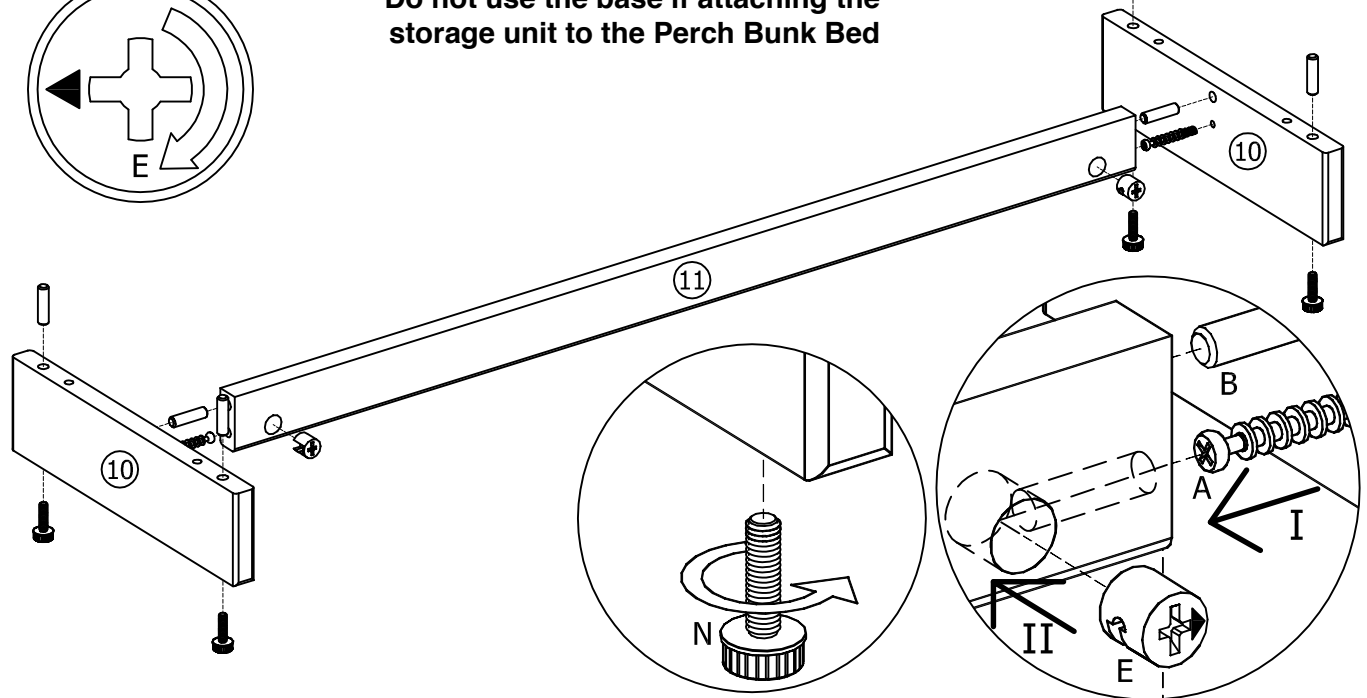

Made in Latvia

Fittings List - Bunkbed

Liste des Pièces

A	 Ø5/11x34	8 pcs	H	 3mm	1 pc
B	 Ø8x30	18 pcs	J	 Left	1 pc
C	 Ø7x50	6 pcs	K	 Right	2 pcs
D	 4mm	1 pc	L	 Right	1 pc
E	 Ø15x13,5	8 pcs	M	 Ø4x16	4 pcs
F	 Ø4x16	4 pcs	N	 Ø15 M6x22	4 pcs
G	 Ø5x40	10 pcs	P	 M6x80	4 pcs

5

v1

K		2 pcs	F		4 pcs Ø4x16
---	---	----------	---	---	-------------------

After hanging unit from bed check that the unit is secure and the brackets are fully inserted into the slots of the Perch before use.

A		2 pcs
Ø5/11x34		

B		6 pcs
Ø8x30		

E		2 pcs
Ø15x13,5		

N		4 pcs
Ø15 M6x22		

v2

Do not use the base if attaching the storage unit to the Perch Bunk Bed

P		4 pcs
M6x80		

D		1 pc
4mm		