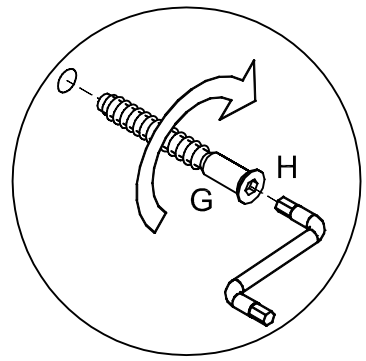

Made in Latvia

Fittings List - Bunkbed

Liste des Pièces

A	 Ø5/11x34	8 pcs	H	 3mm	1 pc
B	 Ø8x30	18 pcs	J	 Left	1 pc
C	 Ø7x50	6 pcs	K	 Right	2 pcs
D	 4mm	1 pc	L	 Right	1 pc
E	 Ø15x13,5	8 pcs	M	 Ø4x16	4 pcs
F	 Ø4x16	4 pcs	N	 Ø15 M6x22	4 pcs
G	 Ø5x40	10 pcs	P	 M6x80	4 pcs

B  Ø8x30 12 pcs

1

C  Ø7x50 6 pcs

D  4mm 1 pc

2

A		6 pcs
Ø5/11x34		

M		2 pcs
Ø4x16		

J		1 pc
Left		

L		1 pc
Right		

3

Do not install brackets "J" and "L" if the unit will be used on the floor as a freestanding piece.

E		6 pcs
Ø15x13.5		

M		2 pcs
Ø4x16		

4

G  Ø5x40 10 pcs

H  3mm 1 pc

5

v1

K		2 pcs	F		4 pcs Ø4x16
---	---	----------	---	---	-------------------

After hanging unit from bed check that the unit is secure and the brackets are fully inserted into the slots of the Perch before use.