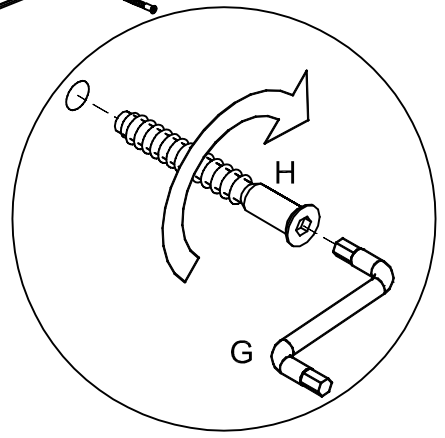

H	 3mm	1 pc
J	 Left	1 pc
K	 Right	2 pcs
L	 Right	1 pc
M	 Ø4x16	4 pcs
N	 Ø15 M6x22	4 pcs
P	 M6x80	4 pcs

B  Ø8x30 12 pcs

1

C  Ø7x50 6 pcs

D  4mm 1 pc

2

A		6 pcs
Ø5/11x34		

M		2 pcs
Ø4x16		

J		1 pc
Left		

L		1 pc
Right		

3

Do not install brackets "J" and "L" if the unit will be used on the floor as a freestanding piece.

E		6 pcs
Ø15x13,5		

M		2 pcs
Ø4x16		

4

G	 Ø5x40 10 pcs	H	 3mm 1 pc
---	--	---	--

5

7

6

6

6

V1

K		2 pcs	F		4 pcs Ø4x16
---	---	----------	---	---	-------------------

After hanging unit from bed check that the unit is secure and the brackets are fully inserted into the slots of the Perch before use.