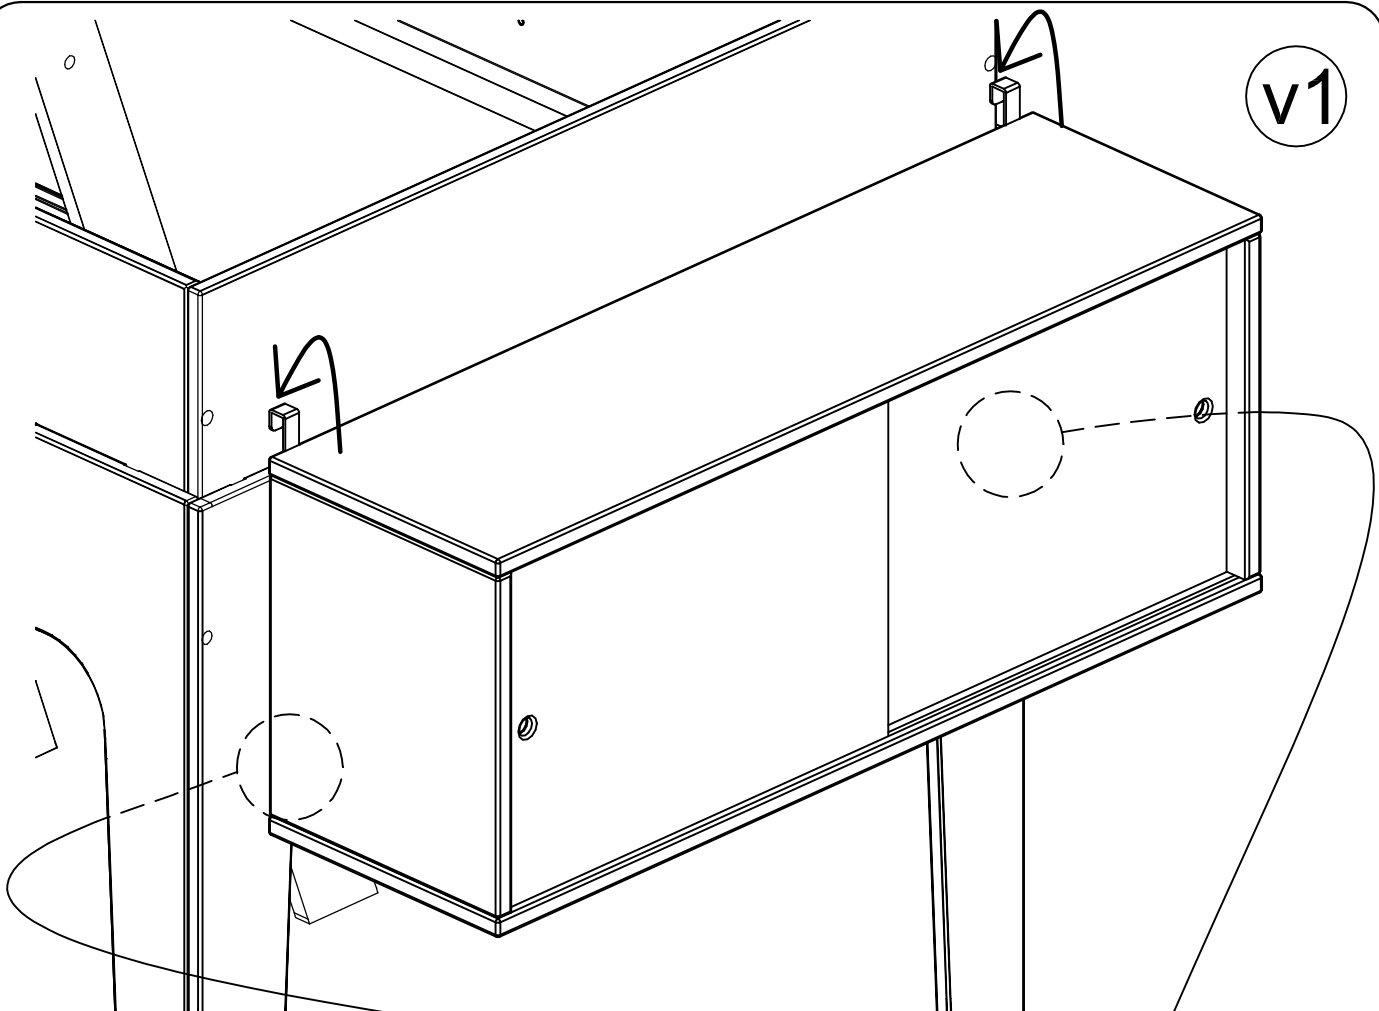

5

7

6

6

6

V1

K		2 pcs	F		4 pcs Ø4x16
---	---	----------	---	---	-------------------

After hanging unit from bed check that the unit is secure and the brackets are fully inserted into the slots of the Perch before use.

A		2 pcs
Ø5/11x34		

B		6 pcs
Ø8x30		

E		2 pcs
Ø15x13,5		

N		4 pcs
Ø15 M6x22		

v2

Do not use the base if attaching the storage unit to the Perch Bunk Bed

P		4 pcs
M6x80		

D		1 pc
4mm		