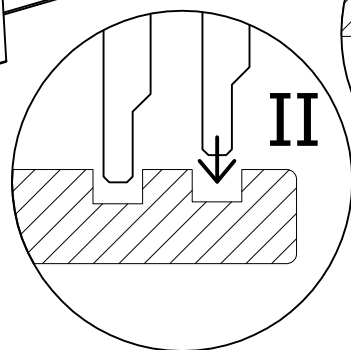

H	 3mm	1 pc
J	 Left	1 pc
K	 Right	2 pcs
L	 Right	1 pc
M	 Ø4x16	4 pcs
N	 Ø15 M6x22	4 pcs
P	 M6x80	4 pcs

B  Ø8x30 12 pcs

1

C  Ø7x50 6 pcs

D  4mm 1 pc

2

A		6 pcs
Ø5/11x34		

M		2 pcs
Ø4x16		

J		1 pc
Left		

L		1 pc
Right		

3

Do not install brackets "J" and "L" if the unit will be used on the floor as a freestanding piece.

E		6 pcs
Ø15x13,5		

M		2 pcs
Ø4x16		

4

G	 Ø5x40 10 pcs	H	 3mm 1 pc
---	--	---	--

5

7

6

6

6

V1

K		2 pcs	F		4 pcs Ø4x16
---	---	----------	---	---	-------------------

After hanging unit from bed check that the unit is secure and the brackets are fully inserted into the slots of the Perch before use.

A		2 pcs
Ø5/11x34		

B		6 pcs
Ø8x30		

E		2 pcs
Ø15x13,5		

N		4 pcs
Ø15 M6x22		

v2

Do not use the base if attaching the storage unit to the Perch Bunk Bed

P		4 pcs
M6x80		

D		1 pc
4mm		