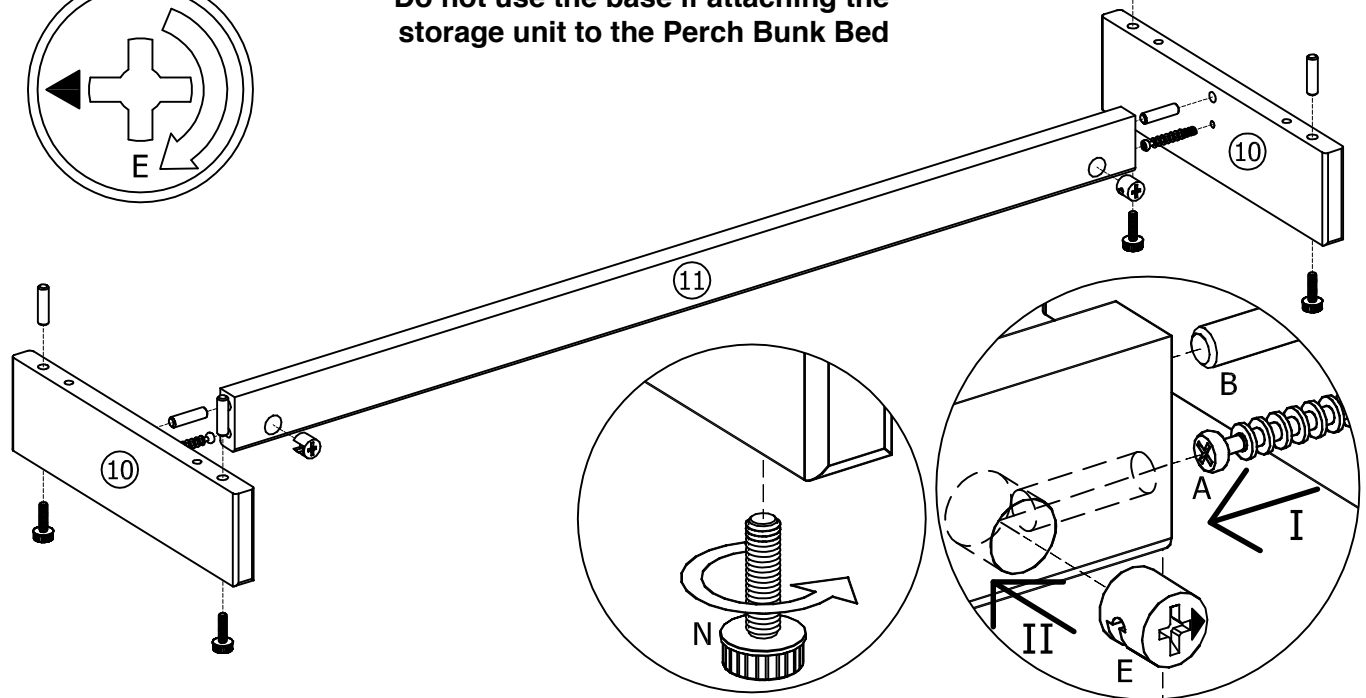

5

7

6

6

6

V1

K		2 pcs	F		4 pcs Ø4x16
---	---	----------	---	---	-------------------

After hanging unit from bed check that the unit is secure and the brackets are fully inserted into the slots of the Perch before use.

A		2 pcs
Ø5/11x34		

B		6 pcs
Ø8x30		

E		2 pcs
Ø15x13,5		

N		4 pcs
Ø15 M6x22		

v2

Do not use the base if attaching the storage unit to the Perch Bunk Bed

P		4 pcs
M6x80		

D		1 pc
4mm		