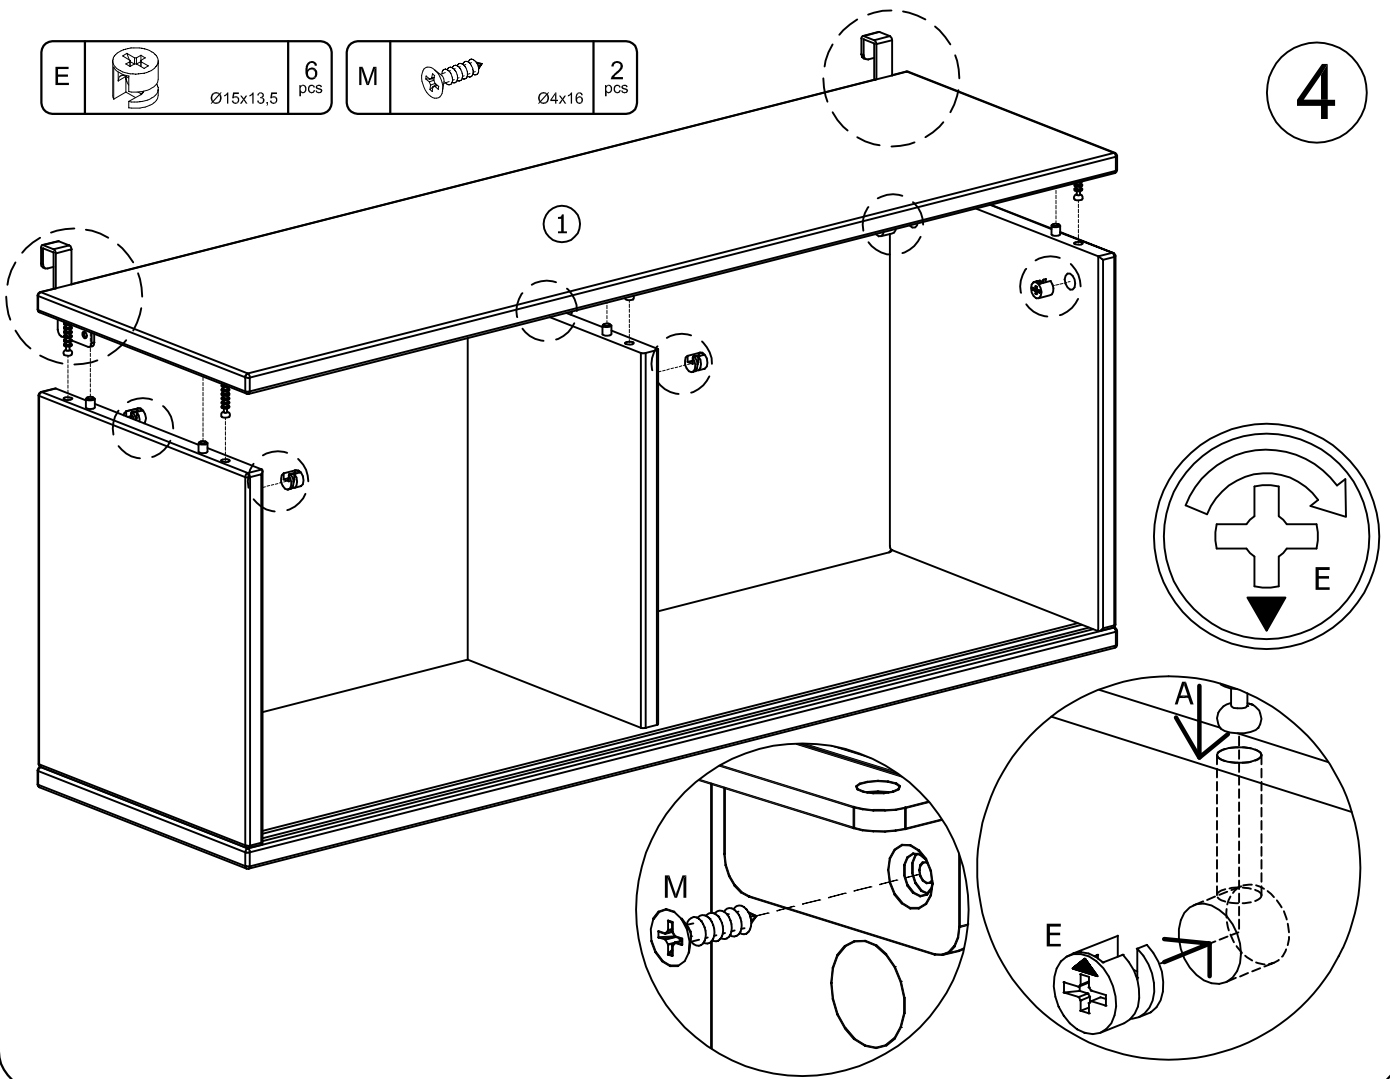

J		1 pc
Left		

L		1 pc
Right		

3

Do not install brackets "J" and "L" if the unit will be used on the floor as a freestanding piece.

E		6 pcs
Ø15x13,5		

M		2 pcs
Ø4x16		

4

G	 Ø5x40 10 pcs	H	 3mm 1 pc
---	--	---	--

5

7

6

6

6

V1

K		2 pcs	F		4 pcs Ø4x16
---	---	----------	---	---	-------------------

After hanging unit from bed check that the unit is secure and the brackets are fully inserted into the slots of the Perch before use.