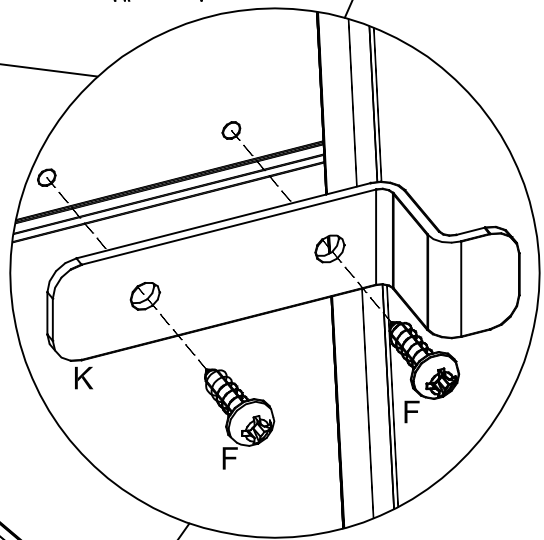

H	 3mm	1 pc
J	 Left	1 pc
K	 Right	2 pcs
L	 Right	1 pc
M	 Ø4x16	4 pcs
N	 Ø15 M6x22	4 pcs
P	 M6x80	4 pcs

B  Ø8x30 12 pcs

1

C  Ø7x50 6 pcs

D  4mm 1 pc

2

A		6 pcs
Ø5/11x34		

M		2 pcs
Ø4x16		

J		1 pc
Left		

L		1 pc
Right		

3

Do not install brackets "J" and "L" if the unit will be used on the floor as a freestanding piece.

E		6 pcs
Ø15x13,5		

M		2 pcs
Ø4x16		

4

G	 Ø5x40 10 pcs	H	 3mm 1 pc
---	--	---	--

5

7

6

6

6

V1

K		2 pcs	F		4 pcs Ø4x16
---	---	----------	---	---	-------------------

After hanging unit from bed check that the unit is secure and the brackets are fully inserted into the slots of the Perch before use.

A		2 pcs
Ø5/11x34		

B		6 pcs
Ø8x30		

E		2 pcs
Ø15x13,5		

N		4 pcs
Ø15 M6x22		

v2

Do not use the base if attaching the storage unit to the Perch Bunk Bed

P		4 pcs
M6x80		

D		1 pc
4mm		