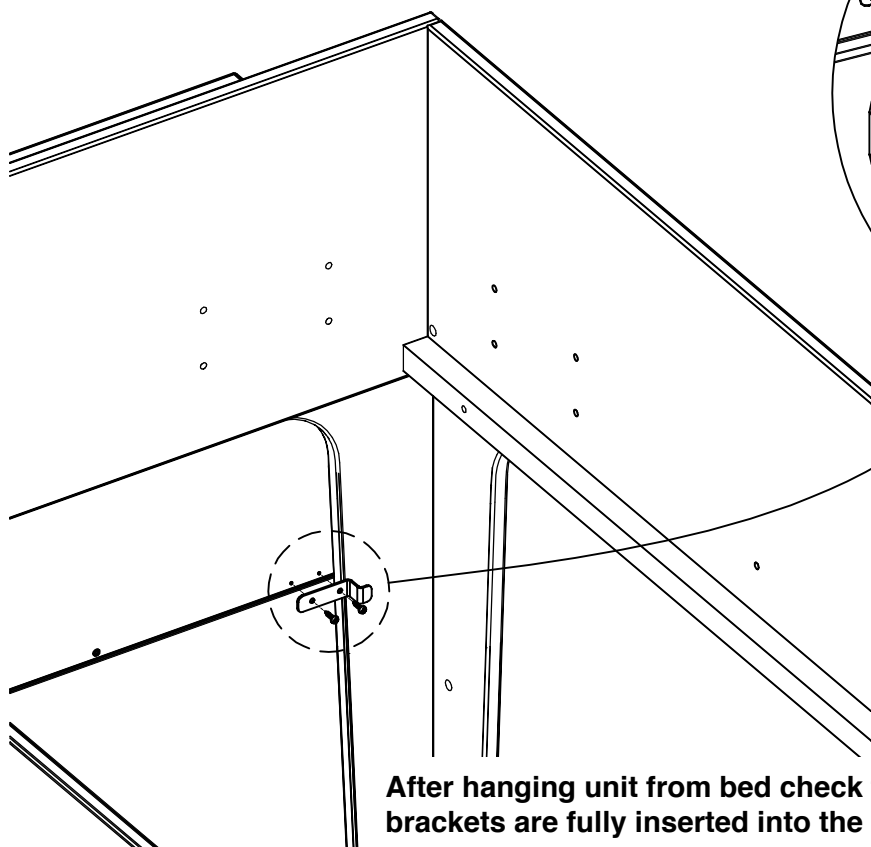

J		1 pc
Left		

L		1 pc
Right		

3

Do not install brackets "J" and "L" if the unit will be used on the floor as a freestanding piece.

E		6 pcs
Ø15x13,5		

M		2 pcs
Ø4x16		

4

G	 Ø5x40 10 pcs	H	 3mm 1 pc
---	--	---	--

5

7

6

6

6

V1

K		2 pcs	F		4 pcs Ø4x16
---	---	----------	---	---	-------------------

After hanging unit from bed check that the unit is secure and the brackets are fully inserted into the slots of the Perch before use.

A		2 pcs
Ø5/11x34		

B		6 pcs
Ø8x30		

E		2 pcs
Ø15x13,5		

N		4 pcs
Ø15 M6x22		

v2

Do not use the base if attaching the storage unit to the Perch Bunk Bed

P		4 pcs
M6x80		

D		1 pc
4mm		