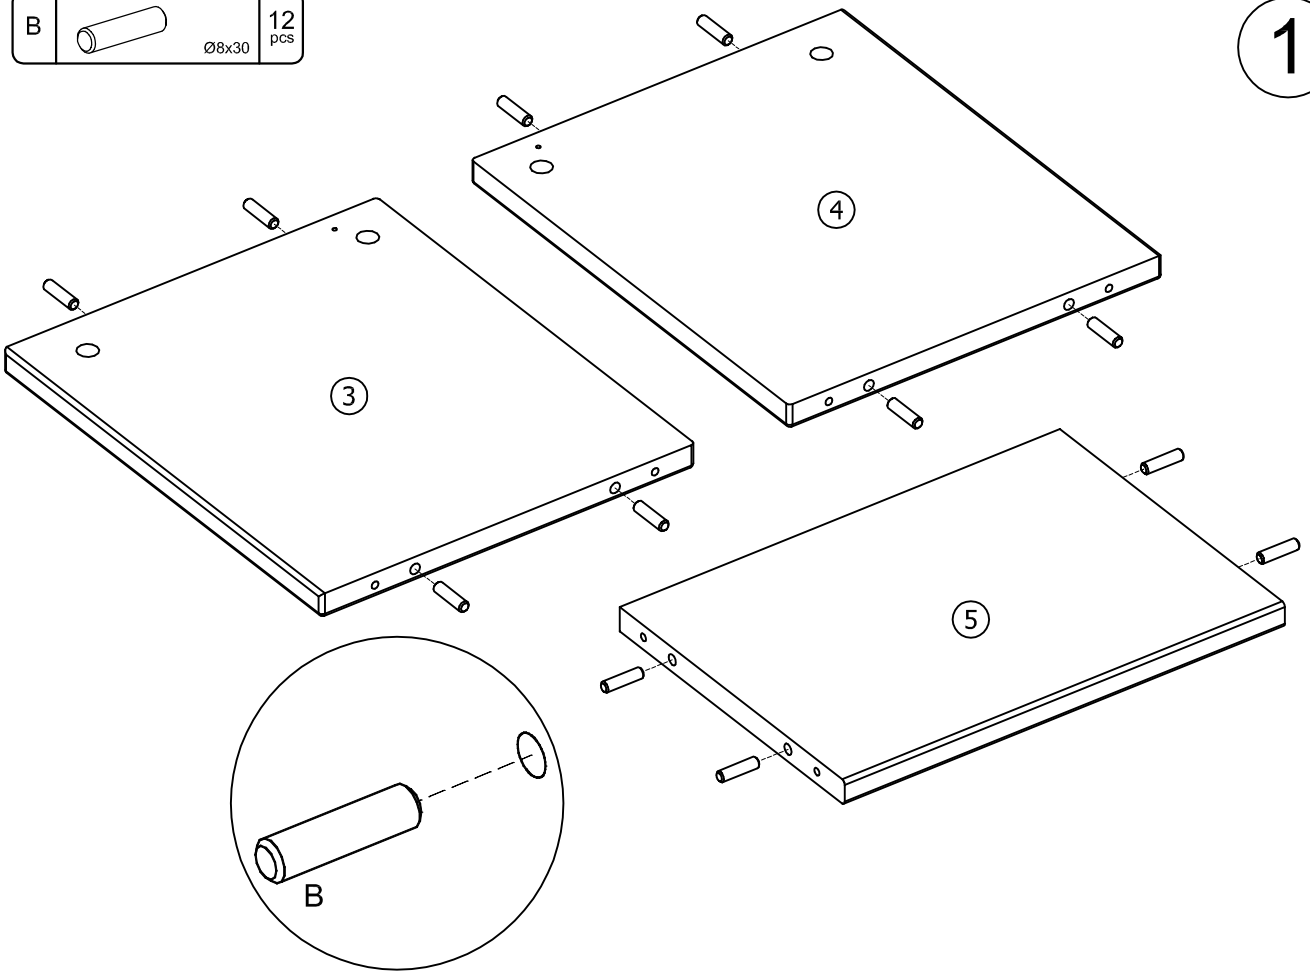

Australia

Kido Agencies
Postal: PO Box 6039
Alexandria NSW 2015
Australia
Tel: +61 2 9045 7799
info@kidoagencies.com

Made in Latvia

Fittings List - Bunkbed

Liste des Pièces

A	 Ø5/11x34	8 pcs
B	 Ø8x30	18 pcs
C	 Ø7x50	6 pcs
D	 4mm	1 pc
E	 Ø15x13,5	8 pcs
F	 Ø4x16	4 pcs
G	 Ø5x40	10 pcs

H	 3mm	1 pc
J	 Left	1 pc
K	 Right	2 pcs
L	 Right	1 pc
M	 Ø4x16	4 pcs
N	 Ø15 M6x22	4 pcs
P	 M6x80	4 pcs

B  Ø8x30 12 pcs

1

C  Ø7x50 6 pcs

D  4mm 1 pc

2

A		6 pcs
Ø5/11x34		

M		2 pcs
Ø4x16		