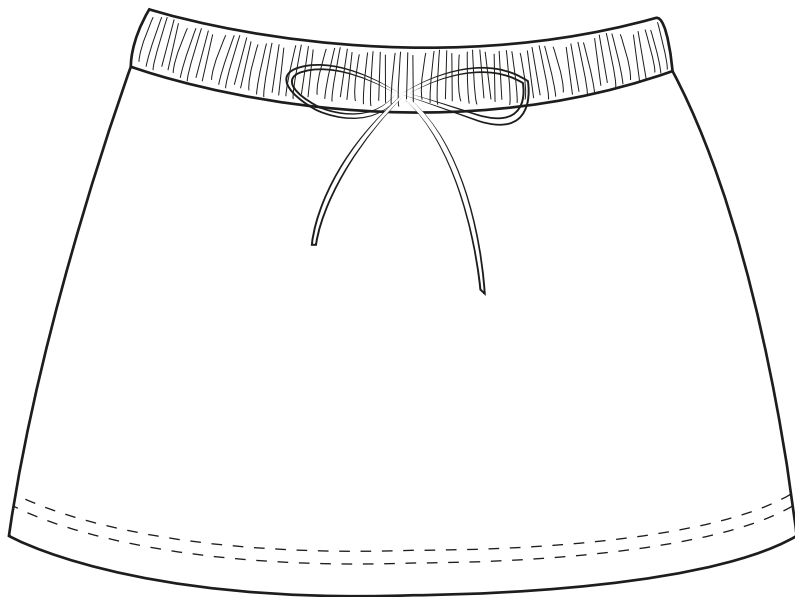

---

Design  
**VERA KJOL**

---

---

Design  
**VERA KJOL**

---

TYG: \_\_\_\_\_

MIDJEBAND: \_\_\_\_\_

SNÖRE: \_\_\_\_\_

---

Design  
**VERA KJOL**

---

TYG: \_\_\_\_\_

MIDJEBAND: \_\_\_\_\_

SIDOSTYCKEN: \_\_\_\_\_

FICKOR: \_\_\_\_\_