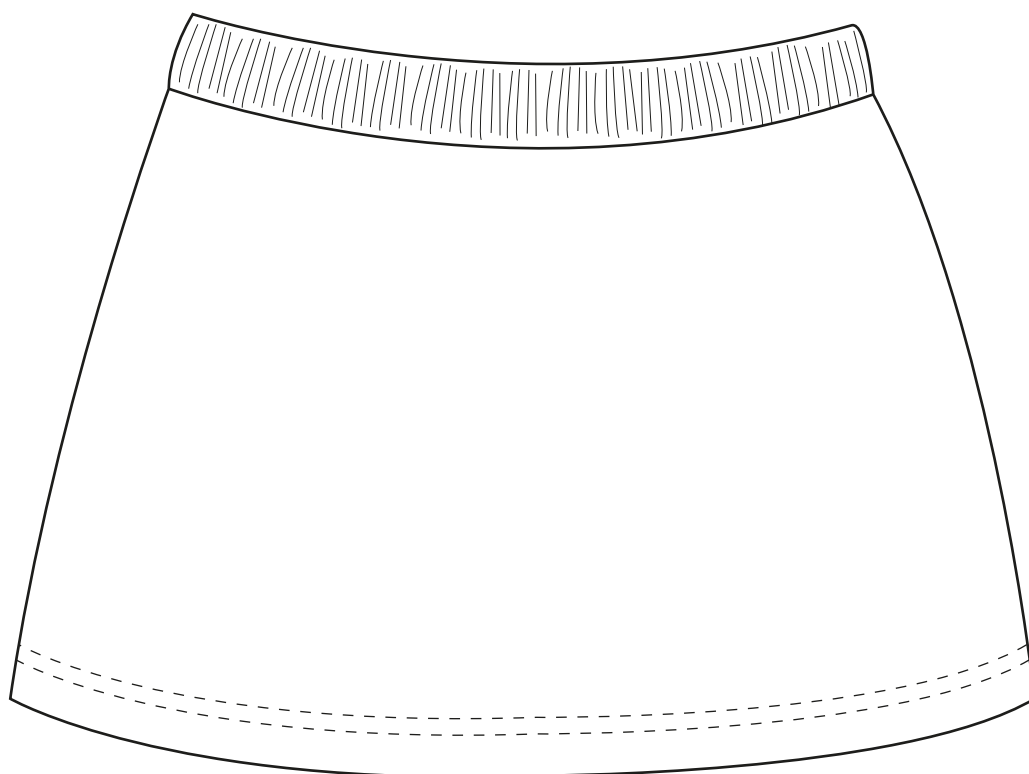

---

Design  
**VERA KJOL**

---

---

Design  
**VERA KJOL**

---

TYG: \_\_\_\_\_

MIDJEBAND: \_\_\_\_\_

SNÖRE: \_\_\_\_\_

---

Design  
**VERA KJOL**

---

TYG: \_\_\_\_\_

MIDJEBAND: \_\_\_\_\_

SIDOSTYCKEN: \_\_\_\_\_

FICKOR: \_\_\_\_\_