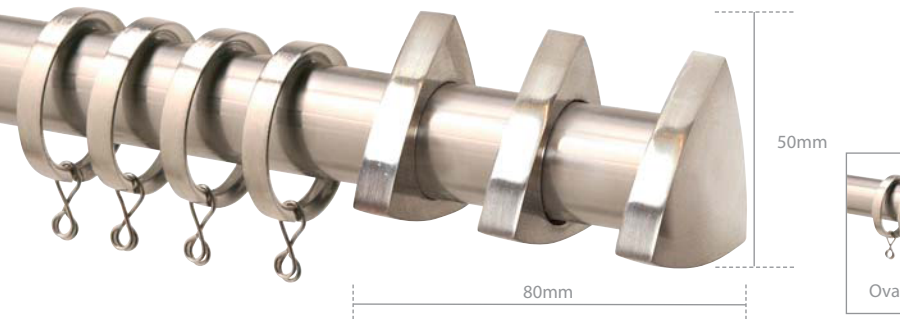

Vienna Satin Silver Finish

Available finishes

Aztec Satin Silver Finish

Available finishes

Triangle Satin Silver Finish

Available finishes

Oval Finial size: 80x60mm (LXH)

Poles Apart

Offering flexibility to the customer, Poles Apart presents a choice of 28mm diameter pole formats and finials. To ensure a perfect fit whatever style of window, choose from the following options:

- fixed length poles that can be cut to the required length
- telescopic poles that will adjust to desired length without the need to cut to size.
- a three-sided bay pole and return kit Choose the perfect finial and holdbacks to complete your desired look.

SIZE	NO OF RINGS/ GLIDERS	NO OF SUPPORTS
150cm	16	2
200cm	20	2
250cm	26	3
300cm	30	3
400cm	40	3

# 28mm poles apart finials

Measurements for the poles diameter, rings and supports.