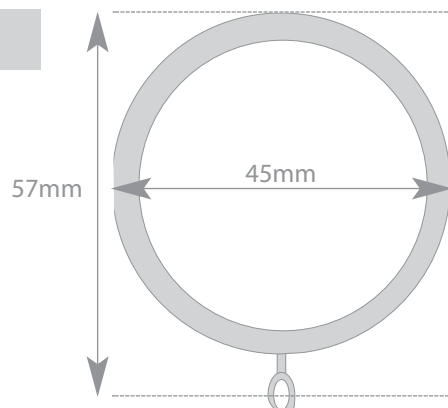

* Pole lengths of 240cm and above are supplied in pieces with joining splice. All sizes approx.

28mm idc Nikola Satin Silver Finish

28mm idc Nikola Antique Brass Finish

28mm idc Nikola Chrome Finish

28mm idc Nikola

For a truly modern look, 28mm idc Nikola is a stylish metal pole available in a choice of six different finishes. Presented as a complete package, 28mm idc Nikola. Includes a 65mm designed finial which has everything the customer needs to achieve the designer look in their own home.

28mm idc Nikola

Measurements for the poles diameter, rings and supports.

SIZE	NO OF RINGS/ GLIDERS	NO OF SUPPORTS
120cm	12	2
150cm	16	2
180cm	18	2
240cm	24	3
300cm	30	3
400cm	40	3
Rings	8pk	
IDC BKT	1pk	
Holdbacks		1pr

28mm idc
Nikola

For a truly modern look, 28mm idc Nikola is a stylish metal pole available in a choice of six different finishes. Presented as a complete package, 28mm idc Nikola. Includes a 65mm designed finial which has everything the customer needs to achieve the designer look in their own home.