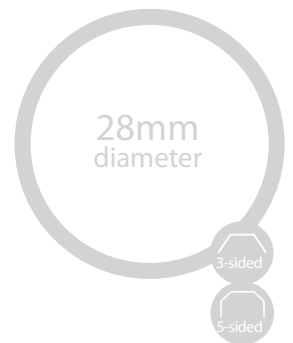

* Pole lengths of 240cm and above are supplied in pieces with joining splice. All sizes approx.

28mm idc Nikola Satin Silver Finish

28mm idc Nikola Antique Brass Finish

28mm idc Nikola Chrome Finish

28mm idc Nikola

For a truly modern look, 28mm idc Nikola is a stylish metal pole available in a choice of six different finishes. Presented as a complete package, 28mm idc Nikola. Includes a 65mm designed finial which has everything the customer needs to achieve the designer look in their own home.

28mm idc Nikola

Measurements for the poles diameter, rings and supports.

SIZE	NO OF RINGS/ GLIDERS	NO OF SUPPORTS
120cm	12	2
150cm	16	2
180cm	18	2
240cm	24	3
300cm	30	3
400cm	40	3
Rings	8pk	
IDC BKT	1pk	
Holdbacks		1pr

28mm idc
Nikola

For a truly modern look, 28mm idc Nikola is a stylish metal pole available in a choice of six different finishes. Presented as a complete package, 28mm idc Nikola. Includes a 65mm designed finial which has everything the customer needs to achieve the designer look in their own home.