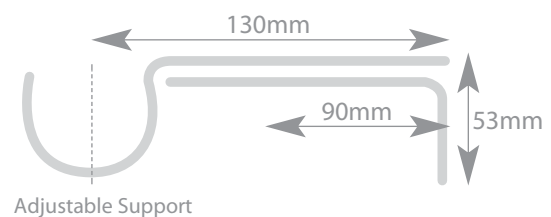

* Pole lengths of 240cm and above are supplied in pieces with joining splice. All sizes approx.

28mm idc Nikola Satin Silver Finish

28mm idc Nikola Antique Brass Finish

28mm idc Nikola Chrome Finish

28mm idc Nikola

For a truly modern look, 28mm idc Nikola is a stylish metal pole available in a choice of six different finishes. Presented as a complete package, 28mm idc Nikola. Includes a 65mm designed finial which has everything the customer needs to achieve the designer look in their own home.

28mm idc Nikola

Measurements for the poles diameter, rings and supports.

SIZE	NO OF RINGS/ GLIDERS	NO OF SUPPORTS
120cm	12	2
150cm	16	2
180cm	18	2
240cm	24	3
300cm	30	3
400cm	40	3
Rings	8pk	
IDC BKT	1pk	
Holdbacks		1pr

28mm idc
Nikola

For a truly modern look, 28mm idc Nikola is a stylish metal pole available in a choice of six different finishes. Presented as a complete package, 28mm idc Nikola. Includes a 65mm designed finial which has everything the customer needs to achieve the designer look in their own home.