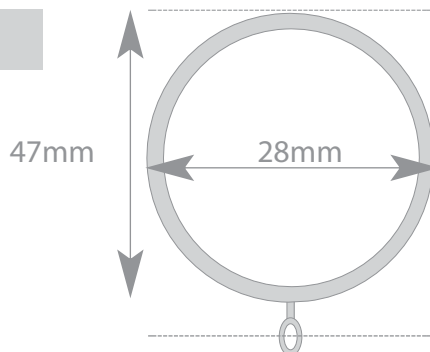

All sizes approx.

- Poles will extend to fit.
- Poles have a painted finish.

16-19mm County Crook Silver Finish

16-19mm County Crook Gilt Finish

county

16-19mm County Metals

A perennial favourite, this extendable pole in a traditional style has a continental flavour. Always popular, the complete pole-set has a choice of finials - Crook and Crown. Matching holdbacks are available separately

Also available as a bay pole with Crown finials.

16-19mm county crook

Measurements for the poles diameter, rings and supports.

SIZE	NO OF RINGS / GLIDERS	NO OF SUPPORTS
125-215cm	22	3
170-300cm	30	3
Rings	10pk	
Crook H/back		1pr
Ball H/Backs		1pr

Available finishes

60mm

120mm

16-19mm County Crown Black Finish

Gilt pole

- * All sizes approx.
- Please note County poles have a painted finish.

16-19mm County Crown Silver Finish

19mm County Crown 3-sided Bay Pole

16-19mm county crown

Measurements for the poles diameter, rings and supports.

SIZE	NO OF RINGS / GLIDERS	NO OF SUPPORTS
125-215cm	22	3
170-300cm	30	3
Rings	10pk	
Crown H/backsc		1Pr
Ball H/Backs		1pr
DbI S supports		
19mm Baypole	42	5
Return Kit	20	