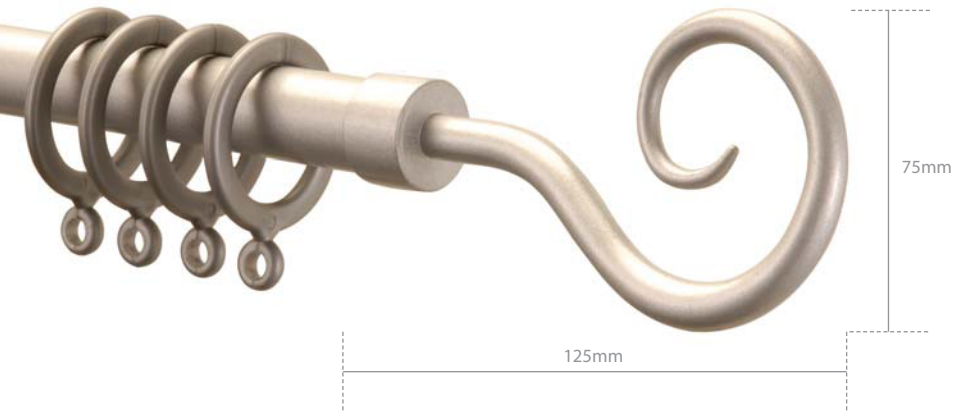

All sizes approx.

- Poles will extend to fit.
- Poles have a painted finish.

16-19mm County Crook Silver Finish

16-19mm County Crook Gilt Finish

county

16-19mm County Metals

A perennial favourite, this extendable pole in a traditional style has a continental flavour. Always popular, the complete pole-set has a choice of finials - Crook and Crown. Matching holdbacks are available separately

Also available as a bay pole with Crown finials.

16-19mm county crook

Measurements for the poles diameter, rings and supports.

SIZE	NO OF RINGS / GLIDERS	NO OF SUPPORTS
125-215cm	22	3
170-300cm	30	3
Rings	10pk	
Crook H/back		1pr
Ball H/Backs		1pr

county

A perfectly balanced pole system that will fit 3-sided bays or L-shaped windows.

3-Sided Bay Will bend to fit all bays upto 90°

Standard Plastic Ring Curtain rings will not pass over the support.

- * All sizes approx.
- Poles will extend to fit.
- Poles have a painted finish.

Available finishes

60mm

120mm

16-19mm County Crown Black Finish

Gilt pole

- * All sizes approx.
- Please note County poles have a painted finish.

16-19mm County Crown Silver Finish

19mm County Crown 3-sided Bay Pole