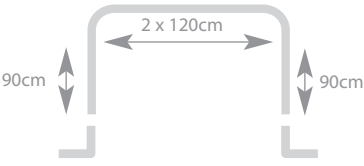

Also available as a bay pole with Crown finials.

16-19mm county crook

Measurements for the poles diameter, rings and supports.

SIZE	NO OF RINGS / GLIDERS	NO OF SUPPORTS
125-215cm	22	3
170-300cm	30	3
Rings	10pk	
Crook H/back		1pr
Ball H/Backs		1pr

county

A perfectly balanced pole system that will fit 3-sided bays or L-shaped windows.

3-Sided Bay Will bend to fit all bays upto 90°

Standard Plastic Ring Curtain rings will not pass over the support.

- * All sizes approx.
- Poles will extend to fit.
- Poles have a painted finish.

Available finishes

60mm

120mm

16-19mm County Crown Black Finish

Gilt pole

- * All sizes approx.
- Please note County poles have a painted finish.

16-19mm County Crown Silver Finish

19mm County Crown 3-sided Bay Pole

16-19mm county crown

Measurements for the poles diameter, rings and supports.

SIZE	NO OF RINGS / GLIDERS	NO OF SUPPORTS
125-215cm	22	3
170-300cm	30	3
Rings	10pk	
Crown H/backsc		1Pr
Ball H/Backs		1pr
DbI S supports		
19mm Baypole	42	5
Return Kit	20	