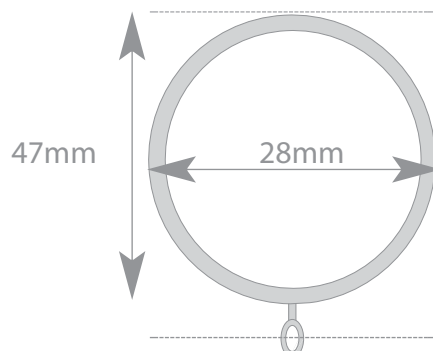

Also available as a bay pole with Crown finials.

16-19mm county crook

Measurements for the poles diameter, rings and supports.

SIZE	NO OF RINGS / GLIDERS	NO OF SUPPORTS
125-215cm	22	3
170-300cm	30	3
Rings	10pk	
Crook H/back		1pr
Ball H/Backs		1pr

county

A perfectly balanced pole system that will fit 3-sided bays or L-shaped windows.

3-Sided Bay Will bend to fit all bays upto 90°

Standard Plastic Ring Curtain rings will not pass over the support.

- * All sizes approx.
- Poles will extend to fit.
- Poles have a painted finish.

Available finishes

60mm

120mm

16-19mm County Crown Black Finish

Gilt pole

- * All sizes approx.
- Please note County poles have a painted finish.

16-19mm County Crown Silver Finish

19mm County Crown 3-sided Bay Pole

16-19mm county crown

Measurements for the poles diameter, rings and supports.

SIZE	NO OF RINGS / GLIDERS	NO OF SUPPORTS
125-215cm	22	3
170-300cm	30	3
Rings	10pk	
Crown H/backsc		1Pr
Ball H/Backs		1pr
DbI S supports		
19mm Baypole	42	5
Return Kit	20	