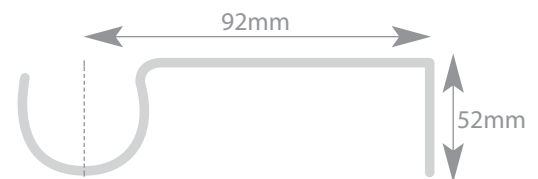

county

A perfectly balanced pole system that will fit 3-sided bays or L-shaped windows.

3-Sided Bay Will bend to fit all bays upto 90°

Standard Plastic Ring Curtain rings will not pass over the support.

- * All sizes approx.
- Poles will extend to fit.
- Poles have a painted finish.

Available finishes

60mm

120mm

16-19mm County Crown Black Finish

Gilt pole

- * All sizes approx.
- Please note County poles have a painted finish.

16-19mm County Crown Silver Finish

19mm County Crown 3-sided Bay Pole

16-19mm county crown

Measurements for the poles diameter, rings and supports.

SIZE	NO OF RINGS / GLIDERS	NO OF SUPPORTS
125-215cm	22	3
170-300cm	30	3
Rings	10pk	
Crown H/backsc		1Pr
Ball H/Backs		1pr
DbI S supports		
19mm Baypole	42	5
Return Kit	20	