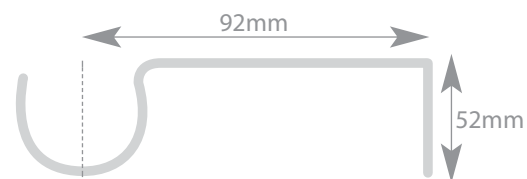

All sizes approx.

- Poles will extend to fit.
- Poles have a painted finish.

16-19mm County Crook Silver Finish

16-19mm County Crook Gilt Finish

county

16-19mm County Metals

A perennial favourite, this extendable pole in a traditional style has a continental flavour. Always popular, the complete pole-set has a choice of finials - Crook and Crown. Matching holdbacks are available separately

Also available as a bay pole with Crown finials.

16-19mm county crook

Measurements for the poles diameter, rings and supports.

SIZE	NO OF RINGS / GLIDERS	NO OF SUPPORTS
125-215cm	22	3
170-300cm	30	3
Rings	10pk	
Crook H/back		1pr
Ball H/Backs		1pr

county

A perfectly balanced pole system that will fit 3-sided bays or L-shaped windows.

3-Sided Bay Will bend to fit all bays upto 90°

Standard Plastic Ring Curtain rings will not pass over the support.

- * All sizes approx.
- Poles will extend to fit.
- Poles have a painted finish.

Available finishes

60mm

120mm

16-19mm County Crown Black Finish

Gilt pole

- * All sizes approx.
- Please note County poles have a painted finish.

16-19mm County Crown Silver Finish

19mm County Crown 3-sided Bay Pole