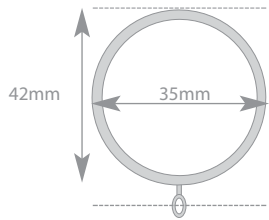

Also available as a bay pole with Crown finials.

16-19mm county crook

Measurements for the poles diameter, rings and supports.

SIZE	NO OF RINGS / GLIDERS	NO OF SUPPORTS
125-215cm	22	3
170-300cm	30	3
Rings	10pk	
Crook H/back		1pr
Ball H/Backs		1pr

county

A perfectly balanced pole system that will fit 3-sided bays or L-shaped windows.

3-Sided Bay Will bend to fit all bays upto 90°

Standard Plastic Ring Curtain rings will not pass over the support.

- * All sizes approx.
- Poles will extend to fit.
- Poles have a painted finish.

Available finishes

60mm

120mm

16-19mm County Crown Black Finish

Gilt pole

- * All sizes approx.
- Please note County poles have a painted finish.

16-19mm County Crown Silver Finish

19mm County Crown 3-sided Bay Pole

16-19mm county crown

Measurements for the poles diameter, rings and supports.

SIZE	NO OF RINGS / GLIDERS	NO OF SUPPORTS
125-215cm	22	3
170-300cm	30	3
Rings	10pk	
Crown H/backsc		1Pr
Ball H/Backs		1pr
DbI S supports		
19mm Baypole	42	5
Return Kit	20	