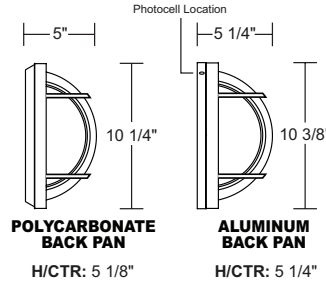

# OUTDOOR FIXTURE S772WF

PROJECT \_\_\_\_\_

TYPE \_\_\_\_\_

VOLTAGE \_\_\_\_\_

Wave Lighting's S772WF adds a contemporary look to any outdoor space. This fixture can be used to comply with 2016 Title 24 Part 6 High Efficacy LED Light Source Requirements. Wave Lighting's S772WF is designed for wall or ceiling applications and mounting hardware is included. Options include photocell.