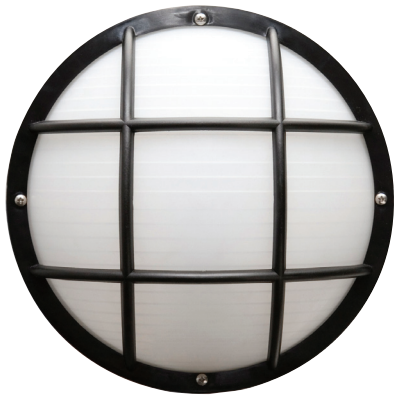

# OUTDOOR FIXTURE S772WF

PROJECT \_\_\_\_\_

TYPE \_\_\_\_\_

VOLTAGE \_\_\_\_\_

Wave Lighting's S772WF adds a contemporary look to any outdoor space. This fixture can be used to comply with 2016 Title 24 Part 6 High Efficacy LED Light Source Requirements. Wave Lighting's S772WF is designed for wall or ceiling applications and mounting hardware is included. Options include photocell.