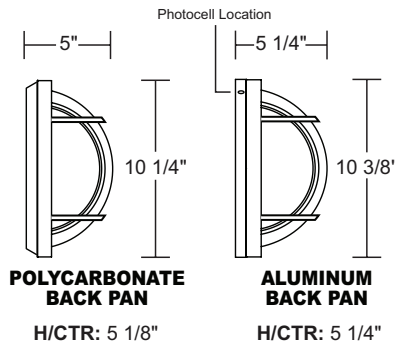

- WALL OR CEILING MOUNT
- PHOTOCELL ON SELECT MODELS
- STANDARD BULKHEAD DESIGN
- LED OPTIONS AVAILABLE

GUIDE: S761WF-LR12W-WH-PC

ITEM #	DIFFUSER	LIGHT SOURCE	COLOR	OPTION
S761WF S772WF S791WF	POLYCARBONATE Frosted Ribbed	POLYCARBONATE BACK PAN - MEDIUM BASE SOCKET		
		INCANDESCENT (1) 60W MAX Medium Base	BK-Black WH-White	
		LED LIGHT SOURCE		
		E26 MEDIUM BASE LED LE26-A19 800lm	CCT C-4K W-3K	
		ALUMINUM BACK PAN - DEDICATED LED		
		LED LIGHT SOURCE		
		120V LIGHTWAVE LED LR12-13W 1000lm LR15-15W 1400lm LR22-23W 1900lm	CCT C-4K W-3K	PC-Photocell
		120-277V MULTI-VOLT LED L22-22W 1824lm	CCT 4K	

Title 24 & GU24 Available
(call for details)

S761WF-WH

S791WF-WH

S772WF-BK