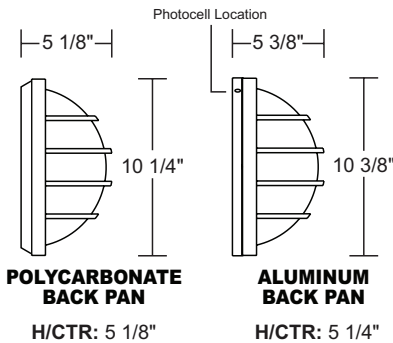

- WALL OR CEILING MOUNT
- PHOTOCELL ON SELECT MODELS
- STANDARD BULKHEAD DESIGN
- LED OPTIONS AVAILABLE

GUIDE: S761WF-LR12W-WH-PC

ITEM #	DIFFUSER	LIGHT SOURCE	COLOR	OPTION
S761WF S772WF S791WF	POLYCARBONATE Frosted Ribbed	POLYCARBONATE BACK PAN - MEDIUM BASE SOCKET		
		INCANDESCENT (1) 60W MAX Medium Base	BK-Black WH-White	
		LED LIGHT SOURCE		
		E26 MEDIUM BASE LED LE26-A19 800lm	CCT C-4K W-3K	
		ALUMINUM BACK PAN - DEDICATED LED		
		LED LIGHT SOURCE		
		120V LIGHTWAVE LED LR12-13W 1000lm LR15-15W 1400lm LR22-23W 1900lm	CCT C-4K W-3K	PC-Photocell
		120-277V MULTI-VOLT LED L22-22W 1824lm	CCT 4K	

Title 24 & GU24 Available
(call for details)

S761WF-WH

S791WF-WH

S772WF-BK