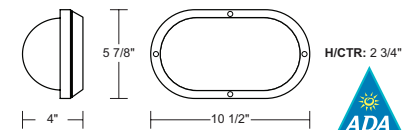

POLYCARBONATE BACK PAN