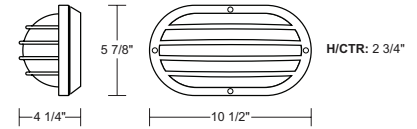

- WALL MOUNT
- STANDARD BULKHEAD DESIGN
- PHOTOCELL ON SELECT MODELS
- LED OPTIONS AVAILABLE

POLYCARBONATE BACK PAN

ALUMINUM BACK PAN

**S771WF-BK**

**S77WF-WH**

POLYCARBONATE BACK PAN

ALUMINUM BACK PAN

**S76WF-WH**