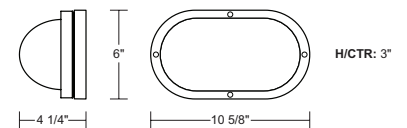

ALUMINUM BACK PAN

ADA NOTE: Only S79WF with Polycarbonate Back Pan is ADA compliant.

- ★ Lamp Included
- Energy Star Qualified Product

SPEC SHEETS AND IES FILES AVAILABLE ONLINE. Specifications subject to change without notice. LED option information on page 6.