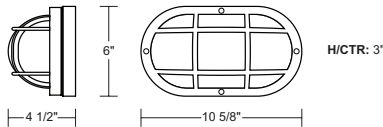

- WALL MOUNT
- STANDARD BULKHEAD DESIGN
- PHOTOCELL ON SELECT MODELS
- LED OPTIONS AVAILABLE

POLYCARBONATE BACK PAN

ALUMINUM BACK PAN

**S771WF-BK**

**S77WF-WH**

POLYCARBONATE BACK PAN

ALUMINUM BACK PAN

**S76WF-WH**