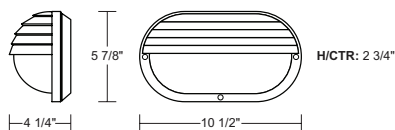

- WALL MOUNT
- STANDARD BULKHEAD DESIGN
- PHOTOCELL ON SELECT MODELS
- LED OPTIONS AVAILABLE

POLYCARBONATE BACK PAN

ALUMINUM BACK PAN

**S771WF-BK**

**S77WF-WH**

POLYCARBONATE BACK PAN

ALUMINUM BACK PAN

**S76WF-WH**