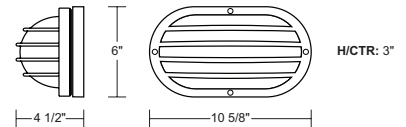

ALUMINUM BACK PAN

GUIDE: S76WF-WH-PC

ITEM #	DIFFUSER	LIGHT SOURCE	COLOR	OPTION
S76WF S771WF S77WF S79WF	POLYCARBONATE Frosted Ribbed	POLYCARBONATE BACK PAN - MEDIUM BASE SOCKET		
		INCANDESCENT (1) 60W MAX Medium Base	BK-Black WH-White	
		LED LIGHT SOURCE		
		E26 MEDIUM BASE LED LE26-A19 800lm	CCT C-4K W-3K	
		ALUMINUM BACK PAN - DEDICATED LED		
		LED LIGHT SOURCE		
		120V LIGHTWAVE LED LR12-13W 1000lm	CCT C-4K W-3K	BK-Black WH-White
		120-277V MULTI-VOLT LED L11-11W 912lm	CCT 4K	PC-Photocell

**Title 24
& GU24
Available**
(call for details)