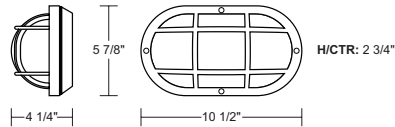

- WALL MOUNT
- STANDARD BULKHEAD DESIGN
- PHOTOCELL ON SELECT MODELS
- LED OPTIONS AVAILABLE

POLYCARBONATE BACK PAN

ALUMINUM BACK PAN

**S771WF-BK**

**S77WF-WH**

POLYCARBONATE BACK PAN

ALUMINUM BACK PAN

**S76WF-WH**