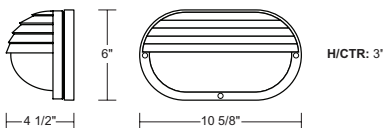

- WALL MOUNT
- STANDARD BULKHEAD DESIGN
- PHOTOCELL ON SELECT MODELS
- LED OPTIONS AVAILABLE

POLYCARBONATE BACK PAN

ALUMINUM BACK PAN

**S771WF-BK**

**S77WF-WH**

POLYCARBONATE BACK PAN

ALUMINUM BACK PAN

**S76WF-WH**