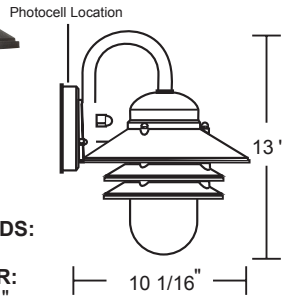

# OUTDOOR WALL FIXTURE S75V

Wave Lighting's S75V adds a Nautical look to any outdoor space. This fixture can be used to comply with 2016 Title 24 Part 6 High Efficacy LED Light Source Requirements. Wave Lighting's S75V is designed for wall applications and mounting hardware is included. Options include photocell.

**EXTENDS:**  
11"  
**H/CTR:**  
5 1/4"  
**BACKPLATE:**  
5" x 5"