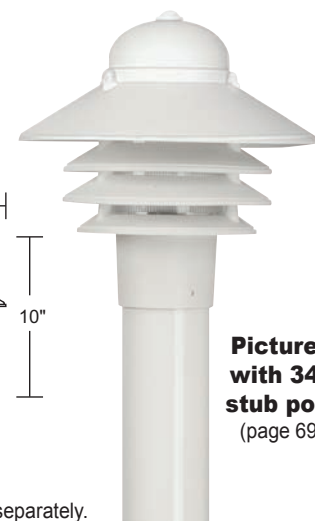

S75TC-WH

☆ **Lamp Included**
Energy Star Qualified Product

SPEC SHEETS AND IES FILES AVAILABLE ONLINE. Specifications subject to change without notice. LED option information on page 6.