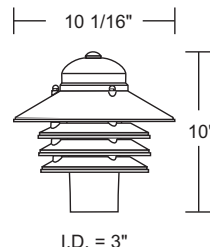

S75TC-WH

☆ **Lamp Included**
Energy Star Qualified Product

SPEC SHEETS AND IES FILES AVAILABLE ONLINE. Specifications subject to change without notice. LED option information on page 6.