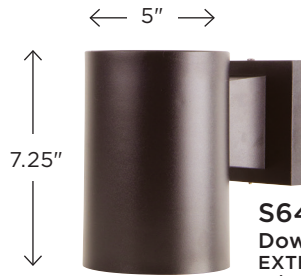

Cylinder Aluminum Housing

S64FM
Ceiling Mount

S64W
Downlight
EXTENDS: 7 3/4"
H/CTR: 2 3/8"
BACKPLATE:
4 5/8" X 4 5/8"

S65W
Up & Downlight
EXTENDS: 7.75"
H/CTR: 6.875"
BACKPLATE:
4.625" X 4.625"

GUIDE: S65W-LR12W-BK

ITEM #	LED LIGHT SOURCE	CCT	COLOR
S64W S64FM	120V LIGHTWAVE LED	C-4K	BK-Black BZ-Bronze
	LR12-13W 1000lm 80CRI		
S65W	LR12-2x13W 2000lm 80CRI		

See page 31 for composite version.

Citadel Enclosed & Gasketed

- Occupancy sensor available
 - Emergency backup available
 - Die cast aluminum
 - IP65 rated
- (see cut sheet for more information)

166FM
Ring

← 11.80" Diam →
H/CTR: 5 7/8"

169FM
Eyelid

GUIDE: 166FMF-LR15C-BK