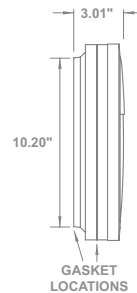

Cylinder Aluminum Housing

S64FM
Ceiling Mount

S64W
Downlight
EXTENDS: 7 3/4"
H/CTR: 2 3/8"
BACKPLATE:
4 5/8" X 4 5/8"

S65W
Up & Downlight
EXTENDS: 7.75"
H/CTR: 6.875"
BACKPLATE:
4.625" X 4.625"

GUIDE: S65W-LR12W-BK

- Occupancy sensor available
 - Emergency backup available
 - Die cast aluminum
 - IP65 rated
- (see cut sheet for more information)

166FM
Ring

← 11.80" Diam →
H/CTR: 5 7/8"

169FM
Eyelid

GUIDE: 166FMF-LR15C-BK