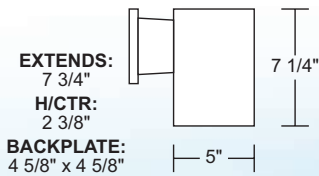

Title 24 Available
(call for details)

S35W-WH

Tall

S34W-BK

Short

See Page 17 for Cast Aluminum Version!

S35W-WH

SPEC SHEETS AND IES FILES AVAILABLE ONLINE. Specifications subject to change without notice. LED option information on page 6.