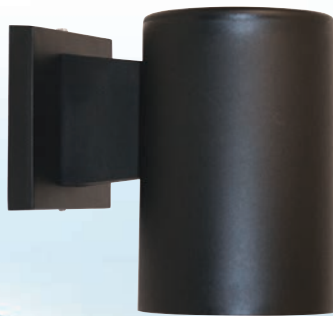

TURTLE & DARK SKY FRIENDLY

Marlex

NON-CORROSIVE

- Available in Two Lengths
- Turtle Safe & Dark Sky Friendly Lighting
- Non-Corrosive Construction
- Baffle Included

GUIDE: S34W-BK

ITEM #	LIGHT SOURCE	COLOR
S34W	INCANDESCENT	BK-Black
S35W	(1) 75W MAX Par 30 Lamp	WH-White
LED LIGHT SOURCE		
	E26 MEDIUM BASE LED	CCT
	LE26- (1) A19 800lm	C-4K
		W-3K

Title 24 Available
(call for details)

S35W-WH

Tall

S34W-BK

Short

See Page 17 for Cast Aluminum Version!

S35W-WH

SPEC SHEETS AND IES FILES AVAILABLE ONLINE. Specifications subject to change without notice. LED option information on page 6.