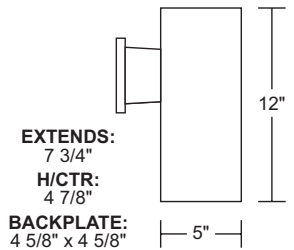

Title 24 Available
(call for details)

S35W-WH

Tall

S34W-BK

Short

See Page 17 for Cast Aluminum Version!

S35W-WH

SPEC SHEETS AND IES FILES AVAILABLE ONLINE. Specifications subject to change without notice. LED option information on page 6.