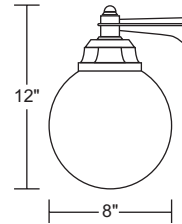

GUIDE: S26SL-LE26-BK

ITEM #	GLOBE	LIGHT SOURCE	COLOR
S26S S26V	ACRYLIC C -Clear Prismatic L -Opal	INCANDESCENT (1) 60W MAX Medium Base	BK -Blackstone WH -Whitestone SN -Sandstone GY -Graystone BZ -Bronzestone
		LED LIGHT SOURCE	
		E26 MEDIUM BASE LED LE26-A19 800lm ☆	CCT C -4K W -3K

S26SL-BK

EXTENDS:
9 1/4"
H/CTR:
8 3/4"
BACKPLATE:
7 1/4" x 5 3/8"

S26VC-SN

EXTENDS:
9 1/4"
H/CTR:
3 5/8"
BACKPLATE:
7 1/4" x 5 3/8"

Title 24 & GU24 Available
(call for details)

S26TC-WH

I.D. = 3"

GUIDE: S26TC-WH