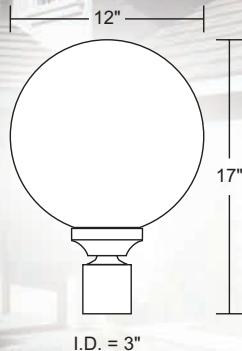

GUIDE: S26SL-LE26-BK

ITEM #	GLOBE	LIGHT SOURCE	COLOR
S26S S26V	ACRYLIC C -Clear Prismatic L -Opal	INCANDESCENT (1) 60W MAX Medium Base	BK -Blackstone WH -Whitestone SN -Sandstone GY -Graystone BZ -Bronzestone
		LED LIGHT SOURCE	
		E26 MEDIUM BASE LED LE26-A19 800lm ☆	CCT C -4K W -3K

S26SL-BK

EXTENDS:
9 1/4"
H/CTR:
8 3/4"
BACKPLATE:
7 1/4" x 5 3/8"

S26VC-SN

EXTENDS:
9 1/4"
H/CTR:
3 5/8"
BACKPLATE:
7 1/4" x 5 3/8"

Title 24 & GU24 Available
(call for details)

S26TC-WH

I.D. = 3"

GUIDE: S26TC-WH