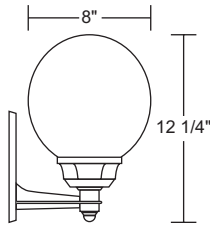

GUIDE: S26SL-LE26-BK

ITEM #	GLOBE	LIGHT SOURCE	COLOR
S26S S26V	ACRYLIC C -Clear Prismatic L -Opal	INCANDESCENT (1) 60W MAX Medium Base	BK -Blackstone WH -Whitestone SN -Sandstone GY -Graystone BZ -Bronzestone
		LED LIGHT SOURCE	
		E26 MEDIUM BASE LED LE26-A19 800lm ☆	CCT C -4K W -3K

S26SL-BK

EXTENDS:
9 1/4"
H/CTR:
8 3/4"
BACKPLATE:
7 1/4" x 5 3/8"

S26VC-SN

EXTENDS:
9 1/4"
H/CTR:
3 5/8"
BACKPLATE:
7 1/4" x 5 3/8"

Title 24 & GU24 Available
(call for details)

S26TC-WH

I.D. = 3"

GUIDE: S26TC-WH