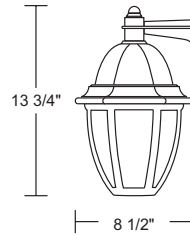

GUIDE: S21VF-BZ-PC

ITEM #	LENS	LIGHT SOURCE	COLOR	OPTION
S21S S21V	ACRYLIC C-Clear F-Frosted	INCANDESCENT (1) 60W MAX Medium Base	BK-Blackstone WH-Whitestone SN-Sandstone GY-Graystone BZ-Bronzestone	PC-Photocell (only available on S21V)
		LED LIGHT SOURCE		
		120V LIGHTWAVE LED LR12-13W 1000lm	CCT C-4K W-3K	
		E26 MEDIUM BASE LED LE26-A19 800lm		

Title 24 & GU24 Available
(call for details)

EXTENDS:
9 1/4"
H/CTR:
3 5/8"
BACKPLATE:
7 1/4" x 5 3/8"