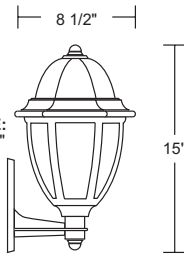

S21SC-GY

EXTENDS:
9 1/4"
H/CTR:
11"
BACKPLATE:
7 1/4" x 5 3/8"

GUIDE: S21VF-BZ-PC

ITEM #	LENS	LIGHT SOURCE	COLOR	OPTION
S21S S21V	ACRYLIC C-Clear F-Frosted	INCANDESCENT (1) 60W MAX Medium Base	BK -Blackstone WH -Whitestone SN -Sandstone GY -Graystone BZ -Bronzestone	PC -Photocell (only available on S21V)
		LED LIGHT SOURCE		
		120V LIGHTWAVE LED LR12-13W 1000lm	CCT C-4K W-3K	
		E26 MEDIUM BASE LED LE26-A19 800lm		