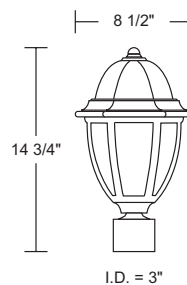

GUIDE: S21TC-LR12C-SN

ITEM #	LENS	LIGHT SOURCE	COLOR
S21T	ACRYLIC C-Clear F-Frosted	INCANDESCENT (1) 60W MAX Medium Base	BK-Blackstone WH-Whitestone SN-Sandstone GY-Graystone BZ-Bronzestone
		LED LIGHT SOURCE	
		120V LIGHTWAVE LED LR12-13W 1000lm	CCT C-4K W-3K
		E26 MEDIUM BASE LED LE26-A19 800lm	

Title 24 & GU24 Available
(call for details)

S21TC-SN