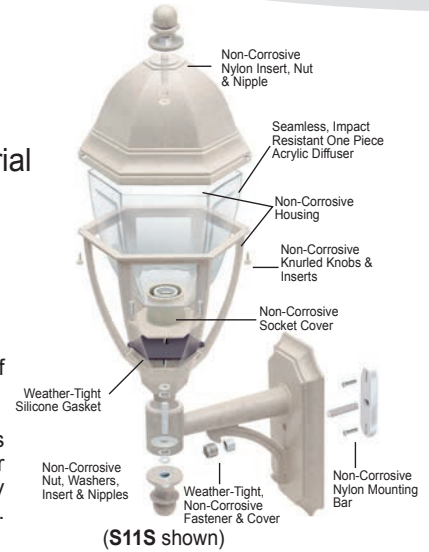

Built From The Inside-Out To Last!

SCAN FOR VIDEO

- Compression Molded
- Non-Corrosive Durability
- Limited Lifetime Warranty
- Non-Metallic Composite Material
- OceanSide® Approved
- Withstand Harsh Weather

OCEANSIDE® APPROVED

The OceanSide® icon indicates that this product meets an uncompromising set of standards for low-maintenance durability and harsh weather performance.

Our advanced engineering, pleasing designs and leading-edge technologies allow us to eliminate components that can fail due to rust, corrosion or exposure to extreme climates. OceanSide® Approved products are specifically designed from the INSIDE-OUT to meet the rigors of Nature's harshest environment.

S21SC-GY

EXTENDS:
9 1/4"
H/CTR:
11"
BACKPLATE:
7 1/4" x 5 3/8"

GUIDE: S21VF-BZ-PC

ITEM #	LENS	LIGHT SOURCE	COLOR	OPTION
S21S S21V	ACRYLIC C-Clear F-Frosted	INCANDESCENT (1) 60W MAX Medium Base	BK -Blackstone WH -Whitestone SN -Sandstone GY -Graystone BZ -Bronzestone	PC -Photocell (only available on S21V)
		LED LIGHT SOURCE		
		120V LIGHTWAVE LED LR12-13W 1000lm	CCT C-4K W-3K	
		E26 MEDIUM BASE LED LE26-A19 800lm		

Title 24 & GU24 Available
(call for details)

S21TC-SN

Title 24 Available
(call for details)

STONE COLORS

★ Lamp Included
Energy Star Qualified Product

SPEC SHEETS AND IES FILES AVAILABLE ONLINE. Specifications subject to change without notice. LED option information on page 6.