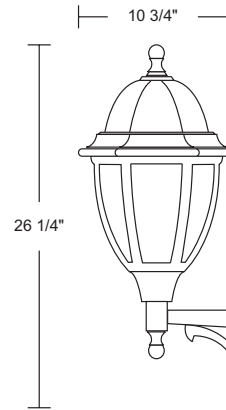

EXTENDS:
12 3/4"
H/CTR:
5 1/4"
BACKPLATE:
10 5/8" x 5 1/2"

Title 24 & GU24 Available
(call for details)

GUIDE: S11SC-LR15C-SN

ITEM #	LENS	LIGHT SOURCE	COLOR
S11S	ACRYLIC C-Clear F-Frosted L-Opal	INCANDESCENT (1) 100W MAX Medium Base	BK -Blackstone WH -Whitestone SN -Sandstone GY -Graystone BZ -Bronzestone
		LED LIGHT SOURCE	
		120V LIGHTWAVE LED	CCT
		LR12-13W 1000lm	C-4K
		LR15-15W 1400lm	W-3K
		E26 MEDIUM BASE LED	
		LE26-A19 800lm	

Title 24 & GU24 Available
(call for details)

EXTENDS:
12 3/4"
H/CTR:
21 1/4"
BACKPLATE:
10 5/8" x 5 1/2"

S11TF-BK

GUIDE: S11TC-LR12W-BK

ITEM #	LENS	LIGHT SOURCE	COLOR
S11T	ACRYLIC C-Clear F-Frosted L-Opal	INCANDESCENT (1) 100W MAX Medium Base	BK -Blackstone WH -Whitestone SN -Sandstone GY -Graystone BZ -Bronzestone
		LED LIGHT SOURCE	
		120V LIGHTWAVE LED	CCT
		LR12-13W 1000lm	C-4K
		LR15-15W 1400lm	W-3K
		E26 MEDIUM BASE LED	
		LE26-A19 800lm	