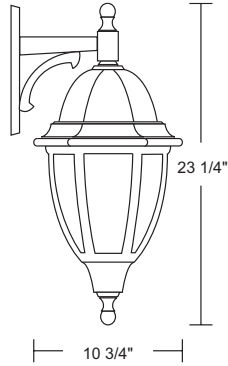

FULL SIZE LANTERNS

S11VL-WH

GUIDE: S11VC-LR12W-WH-PC

ITEM #	LENS	LIGHT SOURCE	COLOR	OPTION
S11V	ACRYLIC C-Clear F-Frosted L-Opal	INCANDESCENT (1) 100W MAX Medium Base	BK -Blackstone WH -Whitestone SN -Sandstone GY -Graystone BZ -Bronzestone	PC -Photocell (GU24 & LED only)
		LED LIGHT SOURCE		
		120V LIGHTWAVE LED	CCT	
		LR12-13W 1000lm	C-4K	
		LR15-15W 1400lm	W-3K	
		E26 MEDIUM BASE LED		
		LE26-A19 800lm		

EXTENDS:
12 3/4"
H/CTR:
5 1/4"
BACKPLATE:
10 5/8" x 5 1/2"

Title 24 & GU24 Available
(call for details)

GUIDE: S11SC-LR15C-SN

ITEM #	LENS	LIGHT SOURCE	COLOR
S11S	ACRYLIC C-Clear F-Frosted L-Opal	INCANDESCENT (1) 100W MAX Medium Base	BK -Blackstone WH -Whitestone SN -Sandstone GY -Graystone BZ -Bronzestone
		LED LIGHT SOURCE	
		120V LIGHTWAVE LED	CCT
		LR12-13W 1000lm	C-4K
		LR15-15W 1400lm	W-3K
		E26 MEDIUM BASE LED	
		LE26-A19 800lm	

Title 24 & GU24 Available
(call for details)

EXTENDS:
12 3/4"
H/CTR:
21 1/4"
BACKPLATE:
10 5/8" x 5 1/2"

S11TF-BK

GUIDE: S11TC-LR12W-BK

ITEM #	LENS	LIGHT SOURCE	COLOR
S11T	ACRYLIC C-Clear F-Frosted L-Opal	INCANDESCENT (1) 100W MAX Medium Base	BK -Blackstone WH -Whitestone SN -Sandstone GY -Graystone BZ -Bronzestone
		LED LIGHT SOURCE	
		120V LIGHTWAVE LED	CCT
		LR12-13W 1000lm	C-4K
		LR15-15W 1400lm	W-3K
		E26 MEDIUM BASE LED	
		LE26-A19 800lm	