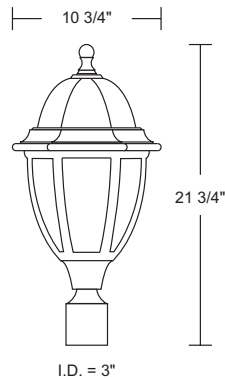

EXTENDS:
12 3/4"
H/CTR:
5 1/4"
BACKPLATE:
10 5/8" x 5 1/2"

Title 24 & GU24 Available
(call for details)

GUIDE: S11SC-LR15C-SN

ITEM #	LENS	LIGHT SOURCE	COLOR
S11S	ACRYLIC C-Clear F-Frosted L-Opal	INCANDESCENT (1) 100W MAX Medium Base	BK -Blackstone WH -Whitestone SN -Sandstone GY -Graystone BZ -Bronzestone
		LED LIGHT SOURCE	
		120V LIGHTWAVE LED	CCT
		LR12-13W 1000lm	C-4K
		LR15-15W 1400lm	W-3K
		E26 MEDIUM BASE LED	
		LE26-A19 800lm	

Title 24 & GU24 Available
(call for details)

EXTENDS:
12 3/4"
H/CTR:
21 1/4"
BACKPLATE:
10 5/8" x 5 1/2"

S11TF-BK

GUIDE: S11TC-LR12W-BK

ITEM #	LENS	LIGHT SOURCE	COLOR
S11T	ACRYLIC C-Clear F-Frosted L-Opal	INCANDESCENT (1) 100W MAX Medium Base	BK -Blackstone WH -Whitestone SN -Sandstone GY -Graystone BZ -Bronzestone
		LED LIGHT SOURCE	
		120V LIGHTWAVE LED	CCT
		LR12-13W 1000lm	C-4K
		LR15-15W 1400lm	W-3K
		E26 MEDIUM BASE LED	
		LE26-A19 800lm	