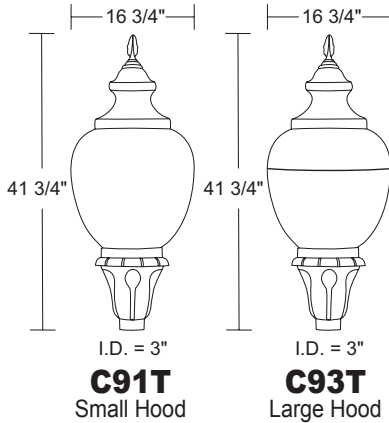

C91TC-

C94TC-

- LED & HID Models
- 0-10V Dimming LED Options
- LED Models Are DLC Listed

C91T
Small Hood

C93T
Large Hood

C92T
Small Hood

C94T
Large Hood

STYLE A FITTER

STYLE B FITTER

HS
House Shield

Acorns have 8" Neck
See Page 81
for Acorn
Replacements &
Measurements

LED
COMMERCIAL
system

Commercial LED standard in 4000K,
Type V, other options available upon request.
Integral surge suppression.
5 year warranty on LED components.

GUIDE: C91TC-L40C-BK-T3

ITEM #	ACORN	LIGHT SOURCE	COLOR	OPTIONS
C91T -Style A	POLYCARBONATE	LED LIGHT SOURCE		BK -Black BZ -Bronze WH -White
C92T -Style B	C -Clear Textured	120-277v DEDICATED LED	CCT	
C93T -Style A	ACRYLIC	L40 -40W 4000lm	C-4K (standard)	D - 0-10V Dimming (Dedicated LED Only) T3 -Type III Distribution (Dedicated LED Only, T3 is Special Order, Type V Standard)
C94T -Style B	LA -Opal Textured CA -Clear Textured FA -Frost Textured	L60 -60W 6000lm	W-3K (special order) B-5K (special order)	
		E39 CORN COB LED 100-277v	CCT	
		LC5 -54W 7290lm, Type 5 ☆	C-4K (standard)	
		LC3 -40W 5600lm, Type 3 ☆		
		LCD -54W 5900lm, Dark Sky ☆		