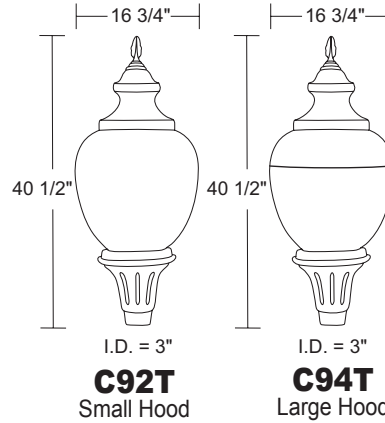

C91TC-

C94TC-

- LED & HID Models
- 0-10V Dimming LED Options
- LED Models Are DLC Listed

C91T
Small Hood

C93T
Large Hood

C92T
Small Hood

C94T
Large Hood

STYLE A FITTER

STYLE B FITTER

HS
House Shield

Acorns have 8" Neck
See Page 81
for Acorn
Replacements &
Measurements

LED
COMMERCIAL
system

Commercial LED standard in 4000K,
Type V, other options available upon request.
Integral surge suppression.
5 year warranty on LED components.

GUIDE: C91TC-L40C-BK-T3

ITEM #	ACORN	LIGHT SOURCE	COLOR	OPTIONS
C91T -Style A	POLYCARBONATE	LED LIGHT SOURCE		BK -Black BZ -Bronze WH -White
C92T -Style B	C -Clear Textured	120-277v DEDICATED LED	CCT	
C93T -Style A	ACRYLIC	L40 -40W 4000lm	C-4K (standard)	D - 0-10V Dimming (Dedicated LED Only) T3 -Type III Distribution (Dedicated LED Only, T3 is Special Order, Type V Standard)
C94T -Style B	LA -Opal Textured CA -Clear Textured FA -Frost Textured	L60 -60W 6000lm	W-3K (special order) B-5K (special order)	
		E39 CORN COB LED 100-277v	CCT	
		LC5 -54W 7290lm, Type 5 ☆	C-4K (standard)	
		LC3 -40W 5600lm, Type 3 ☆		
		LCD -54W 5900lm, Dark Sky ☆		