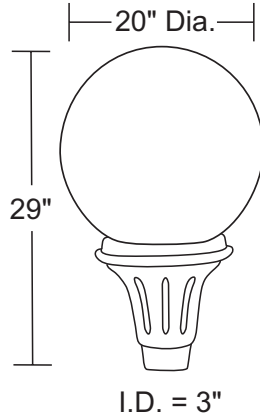

POST TOP FIXTURE C2025T/C8025T

EPA 1.1ft²
WT 16 lbs

IES FILES AVAILABLE ONLINE
AT WAVELIGHTING.COM

Wave Lighting's commercial product line provides safety and security for all types of applications including parks, pedestrian walkways, and parking areas. Our Post top fixtures fit on any standard 3" diameter commercial pole (sold separately) with 3 set screws and allen wrench (provided). Standard 8" fitter neck diffuser is easily removed by loosening 3 set screws (provided).