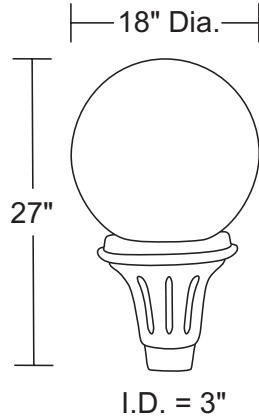

POST TOP FIXTURE C2024T/C8024T

Shown with glass refractor

EPA 0.905ft²
WT 16 lbs

IES FILES AVAILABLE ONLINE AT WAVELIGHTING.COM

SPECIFICATIONS

- Cast Aluminum Housing
- Stainless Steel Set Screws
- Black, White, or Bronze Finish
- Polycarbonate or Acrylic Globe Diffuser
- Clear, Opal, Smoke or Clear Prism Diffuser Options
- UL Listed For Wet Locations

Wave Lighting's commercial product line provides safety and security for all types of applications including parks, pedestrian walkways, and parking areas. Our Post top fixtures fit on any standard 3" diameter commercial pole (sold separately) with 3 set screws and allen wrench (provided). Standard 8" fitter neck diffuser is easily removed by loosening 3 set screws (provided).