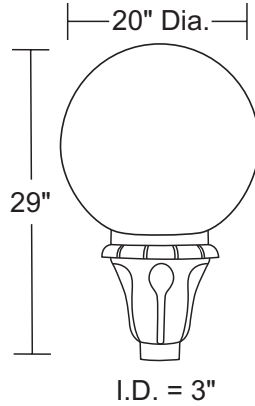

POST TOP FIXTURE C2015T/C8015T

**EPA 1.1ft²
WT 16 lbs**

IES FILES AVAILABLE ONLINE
AT WAVELIGHTING.COM

Wave Lighting's commercial product line provides safety and security for all types of applications including parks, pedestrian walkways, and parking areas. Our Post top fixtures fit on any standard 3" diameter commercial pole (sold separately) with 3 set screws and allen wrench (provided). Standard 8" fitter neck diffuser is easily removed by loosening 3 set screws (provided).