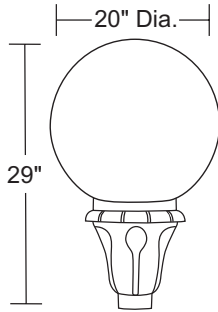

- LED & HID Models
- 0-10V Dimming LED Options
- LED Models Are DLC Listed

C2015TL-

I.D. = 3"

STYLE A FITTER

C2015T C8015T
Polycarbonate Globe Acrylic Globe

I.D. = 3"

STYLE B FITTER

C2025T C8025T
Polycarbonate Globe Acrylic Globe

Globes have 8" Neck, See Page 81 for Replacements

Commercial LED standard in 4000K, Type V, other options available upon request. Integral surge suppression. 5 year warranty on LED components.

24", 27", 30" & 36" Globes Available
Contact Sales for Details