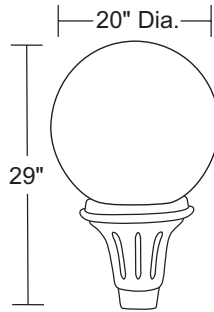

- LED & HID Models
- 0-10V Dimming LED Options
- LED Models Are DLC Listed

C2015TL-

I.D. = 3"

STYLE A FITTER

C2015T C8015T
Polycarbonate Globe Acrylic Globe

I.D. = 3"

STYLE B FITTER

C2025T C8025T
Polycarbonate Globe Acrylic Globe

Globes have 8" Neck, See Page 81 for Replacements

Commercial LED standard in 4000K, Type V, other options available upon request. Integral surge suppression. 5 year warranty on LED components.

24", 27", 30" & 36" Globes Available
Contact Sales for Details