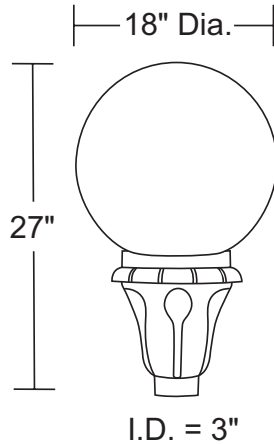

POST TOP FIXTURE C2014T/C8014T

EPA 0.905ft²
WT 16 lbs

IES FILES AVAILABLE ONLINE
AT WAVELIGHTING.COM

Wave Lighting's commercial product line provides safety and security for all types of applications including parks, pedestrian walkways, and parking areas. Our Post top fixtures fit on any standard 3" diameter commercial pole (sold separately) with 3 set screws and allen wrench (provided). Standard 8" fitter neck diffuser is easily removed by loosening 3 set screws (provided).