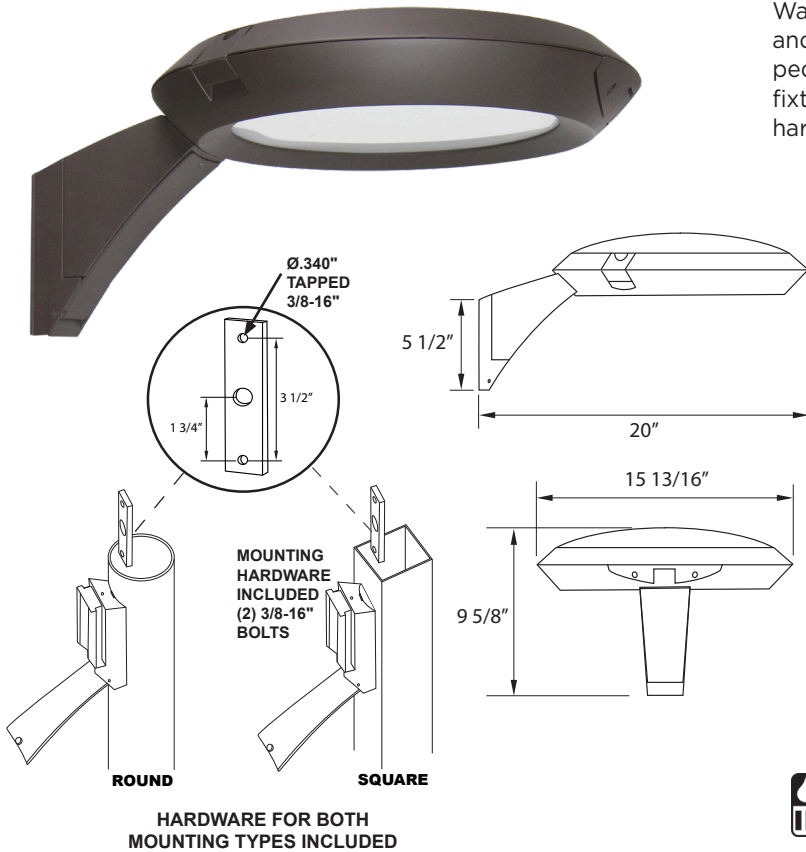

POST TOP FIXTURE C42S

COMMERCIAL LIGHTING

Wave Lighting's commercial product line provides safety and security for all types of applications including parks, pedestrian walkways, and parking areas. Our side mount fixtures fit on any round or square commercial pole. Mounting hardware included.

IES FILES AVAILABLE ONLINE
AT WAVELIGHTING.COM

SPECIFICATIONS

- Cast Aluminum Housing
- Stainless Steel Bolts
- Black, White, or Bronze Finish
- Clear Glass Lens
- ETL Listed for Wet Locations

LIGHT SOURCE OPTIONS