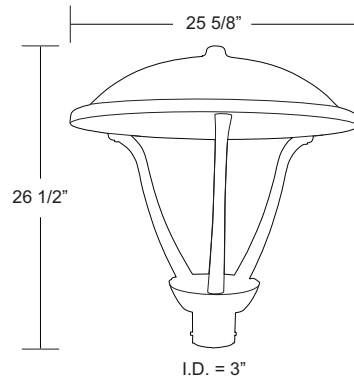

POST TOP FIXTURE C41T

COMMERCIAL LIGHTING

EPA 0.86ft²
WT 25lbs

IES FILES AVAILABLE ONLINE
AT WAVELIGHTING.COM

SPECIFICATIONS

- Cast Aluminum Housing
- Stainless Steel Set Screws
- Black, White, or Bronze Finish
- Clear Glass Lens
- ETL Listed for Wet Locations

GUIDE CODE: C41TC-L40C-BK

CALL FOR PHOTOMETRIC INFORMATION

ITEM #	LENS	LED LIGHT SOURCE	CCT	COLOR	OPTIONS
C41T	GLASS C-Clear Lens	120-277V DEDICATED LED		BK-Black BZ-Bronze WH-White	T3-Type 3 Distribution (Type 5 Standard)
		L40-40W 3500lm L80-85W 6100lm	C-4K W-3K* B-5K*		