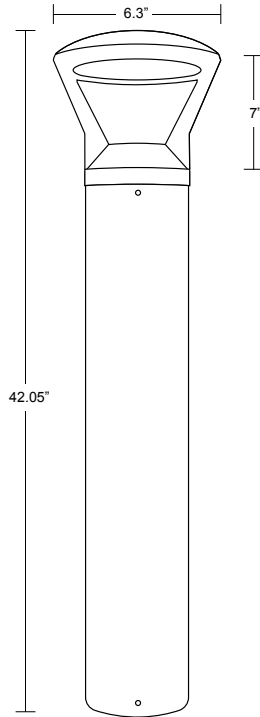

WALKWAY BOLLARD C205BC

COMMERCIAL LIGHTING

Wave Lighting's C205BC Bollard adds a modern look to any pathway, and is Dark Sky Friendly. This fixture is available in LED. Features Switchable Lumen/Wattage, and Tunable CCT. UL listed and suitable for wet locations. Designed for low mounting in reinforced concrete (by others), hardware and template is included.

TUNABLE
CCT & Switchable
Lumen / Wattage

SPECIFICATIONS

- Tunable CCT
- Switchable Lumen/Wattage
- Powder Coated Finish
- Aluminum Housing
- Polycarbonate Lens
- Minimum Starting Temp -20°F
- UL Listed for Wet Locations
- 3 Anchor Bolts & Template Included

CALL FOR PHOTOMETRIC INFORMATION

ITEM #	LENS	LED LIGHT SOURCE	CCT	COLOR
C205B	POLYCARBONATE C-Clear	120-277V MULTI-VOLT	S-Switchable 3K, 4K & 5K	BK-Black BZ-Bronze
		L24- Switchable 14W, 1700lm; 19W, 2300lm; or 24W, 3000lm		