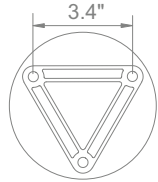

COMMERCIAL LIGHTING

C200BC

Anchor Bolt M10 x 6.7"
(3 anchor bolts and template included)

C201BC

Anchor Bolt M10 x 6.7"
(3 anchor bolts and template included)

Walkway Bollards

- Aluminum Housing
- 0-10V Dimming
- Mounting Hardware Included