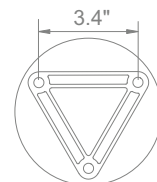

COMMERCIAL LIGHTING

C200BC

Anchor Bolt M10 x 6.7"
(3 anchor bolts and template included)

C201BC

Anchor Bolt M10 x 6.7"
(3 anchor bolts and template included)

Walkway Bollards

- Aluminum Housing
- 0-10V Dimming
- Mounting Hardware Included