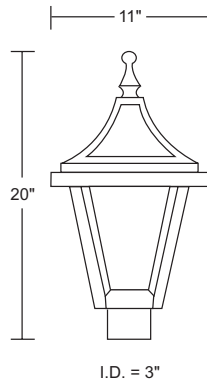

OUTDOOR POST FIXTURE 611/612

Wave Lighting's 611/612 adds a welcoming look to any outdoor space. This fixture can be used to comply with 2016 Title 24 Part 6 High Efficacy LED Light Source Requirements. Wave Lighting's 611/612 fits on a 3" diameter pole (sold separately) only mounting hardware is included.