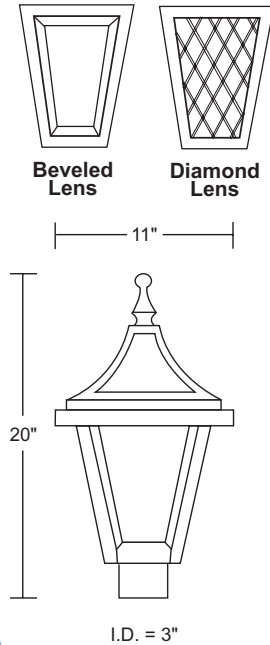

OUTDOOR POST FIXTURE 609/610

PROJECT _____

TYPE _____

VOLTAGE _____

Wave Lighting's 609/610 adds a welcoming look to any outdoor space. This fixture can be used to comply with 2016 Title 24 Part 6 High Efficacy LED Light Source Requirements. Wave Lighting's 609/610 fits on a 3" diameter pole (sold separately) mounting hardware is included.

GUIDE: 609-LR12W

ITEM #	GLOBE/JAR	LIGHT SOURCE	
609-White 610-Black	ACRYLIC Clear Beveled A-Amber Beveled Diamond C-Clear Beveled Diamond F-Frosted Beveled	INCANDESCENT (1) 75W MAX Medium Base	
		HIGH PRESSURE SODIUM 70H-(1) 70W 4Kv Medium Base ☆	
		LED LIGHT SOURCE	
		LIGHTWAVE LED LR12-13W 1000lm 80CRI LR15-15W 1400lm 80CRI LR22-23W 1900lm 80CRI LT12-12W 1040lm 90CRI LT15-16W 1400lm 90CRI LT22-24W 2020lm 90CRI	CCT C-4K W-3K
		E26 REPLACEABLE LED LE26-10W 800lm ☆	
		REPLACEABLE LED CORN COB LC5- 24W 3120lm Type 5 ☆ LC3- 20W 3000lm Type 3 ☆ LCD- 24W 2400lm Dark Sky ☆	C-4K