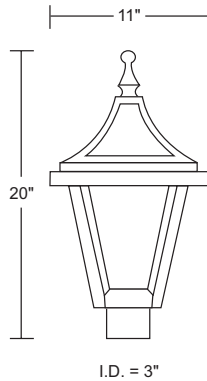

GU24 Available
(call for details)

608C Long & Short Tail Included

EXTENDS:
9 3/8"
H/CTR:
11 7/8"
BACKPLATE:
5 1/2" x 5"

609C

GUIDE: 609C-LR12C

ITEM #	LENS	LIGHT SOURCE
609-White 610-Black	ACRYLIC Clear Beveled A-Amber Beveled Diamond C-Clear Beveled Diamond F-Frosted Beveled	INCANDESCENT (1) 75W MAX Medium Base
		LED LIGHT SOURCE
		120V LIGHTWAVE LED LR12-13W 1000lm LR15-15W 1400lm E26 MEDIUM BASE LED LE26-A19 800lm
		CCT C-4K W-3K