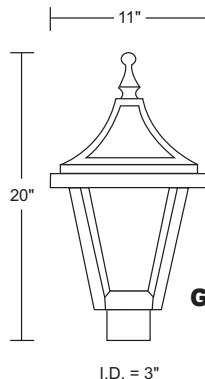

612

**Glass Chimney
Included**