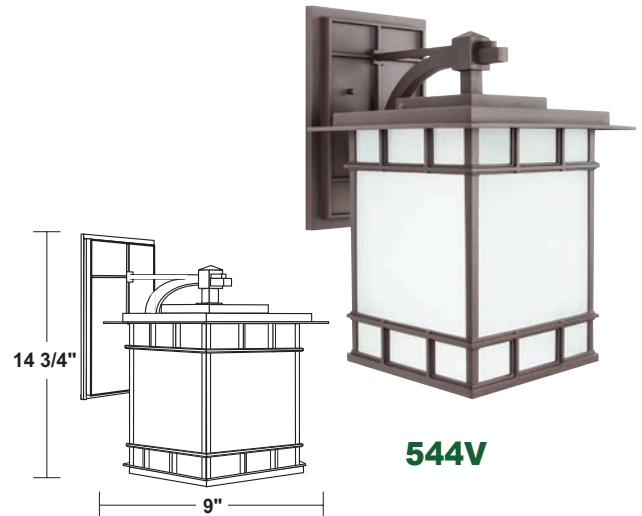

544HC

544S

EXTENDS: 13 1/2"
H/CTR: 4"
BACKPLATE: 6 1/4" x 10 1/4"

544T

544V

EXTENDS: 11 1/2"
H/CTR: 4"
BACKPLATE: 6 1/4" x 10 1/4"

GUIDE: 549SF-BZ

ITEM #	LENS	LIGHT SOURCE	COLOR
544HC	GLASS	INCANDESCENT	BZ -Bronze
544S	F-Frosted	(1) 75W MAX Medium Base	
544T		LED LIGHT SOURCE	
544V		E26 MEDIUM BASE LED LE26-A19 800lm ☆ Energy Star	
		CCT C-4K W-3K	

Title 24 Available
(call for details)

*Energy Star not available on Post Top Fixtures.

SPEC SHEETS AVAILABLE ONLINE. Specifications subject to change without notice. LED option information on page 6.

FAX 330.630.1994 • WWW.WAVELIGHTING.COM