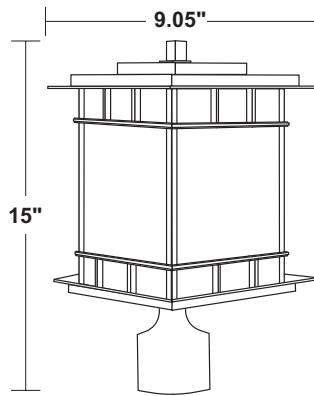

544HC

544S

EXTENDS: 13 1/2"
H/CTR: 4"
BACKPLATE: 6 1/4" x 10 1/4"

544T

544V

EXTENDS: 11 1/2"
H/CTR: 4"
BACKPLATE: 6 1/4" x 10 1/4"

GUIDE: 549SF-BZ

ITEM #	LENS	LIGHT SOURCE	COLOR
544HC	GLASS	INCANDESCENT	BZ -Bronze
544S	F-Frosted	(1) 75W MAX Medium Base	
544T		LED LIGHT SOURCE	
544V		E26 MEDIUM BASE LED LE26-A19 800lm ☆ Energy Star	
		CCT C-4K W-3K	

Title 24 Available
(call for details)

*Energy Star not available on Post Top Fixtures.

SPEC SHEETS AVAILABLE ONLINE. Specifications subject to change without notice. LED option information on page 6.

FAX 330.630.1994 • WWW.WAVELIGHTING.COM