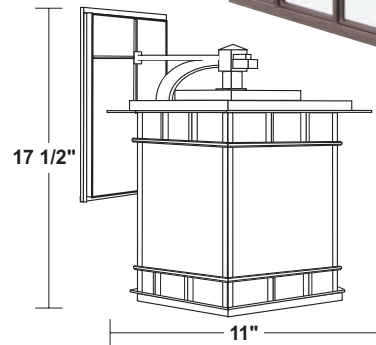

544HC

544S

EXTENDS: 13 1/2"
H/CTR: 4"
BACKPLATE: 6 1/4" x 10 1/4"

544T

544V

EXTENDS: 11 1/2"
H/CTR: 4"
BACKPLATE: 6 1/4" x 10 1/4"

GUIDE: 549SF-BZ

ITEM #	LENS	LIGHT SOURCE	COLOR
544HC	GLASS	INCANDESCENT	BZ -Bronze
544S	F-Frosted	(1) 75W MAX Medium Base	
544T		LED LIGHT SOURCE	
544V		E26 MEDIUM BASE LED LE26-A19 800lm ☆ Energy Star	
		CCT C-4K W-3K	

Title 24 Available
(call for details)

*Energy Star not available on Post Top Fixtures.

SPEC SHEETS AVAILABLE ONLINE. Specifications subject to change without notice. LED option information on page 6.

FAX 330.630.1994 • WWW.WAVELIGHTING.COM