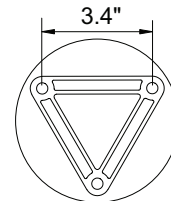

502VF

- DOWNLIGHT
- DIE CAST ALUMINUM

EXTENDS: 5 7/8"
H/CTR: 2 1/4"
BACKPLATE: 4 1/2" x 4 1/2"

See Page 23 for Non-Metallic Version

GUIDE: 502VF-LR11W-BK

ITEM #	LENS	LIGHT SOURCE	COLOR
502V	GLASS F-Frosted	LED LIGHT SOURCE	
		120V LED LR11-11W, 870lm	CCT C-4K W-3K
		BK-Black BZ-Bronze	

502SF

- UP & DOWNLIGHT
- DIE CAST ALUMINUM

EXTENDS: 5 7/8"
H/CTR: 2 1/4"
BACKPLATE: 4 1/2" x 4 1/2"

GUIDE: 502SF-LR22W-BK

ITEM #	LENS	LIGHT SOURCE	COLOR
502S	GLASS F-Frosted	LED LIGHT SOURCE	
		120V LED LR22-22W, 1740lm	CCT C-4K W-3K
		BK-Black BZ-Bronze	

C200BC

Anchor Bolt M10 x 6.7"
(3 anchor bolts and template included)

GUIDE: C200BC-L10C-BK

ITEM #	LENS	LIGHT SOURCE	COLOR	OPTIONS
C200B	POLYCARB C-Clear	LED LIGHT SOURCE		D-0-10v Dimming
		100-277V MULTI-VOLT L10-10W, 937lm	CCT C-4K	
		BK-Black BZ-Bronze		