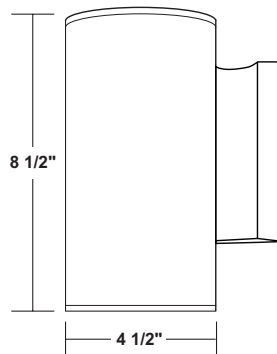

502VF

- DOWNLIGHT
- DIE CAST ALUMINUM

EXTENDS: 5 7/8"
H/CTR: 2 1/4"
BACKPLATE: 4 1/2" x 4 1/2"

See Page 23 for Non-Metallic Version

GUIDE: 502VF-LR11W-BK

ITEM #	LENS	LIGHT SOURCE	COLOR
502V	GLASS F-Frosted	LED LIGHT SOURCE	
		120V LED LR11-11W, 870lm	CCT C-4K W-3K
		BK-Black BZ-Bronze	

502SF

- UP & DOWNLIGHT
- DIE CAST ALUMINUM

EXTENDS: 5 7/8"
H/CTR: 2 1/4"
BACKPLATE: 4 1/2" x 4 1/2"

GUIDE: 502SF-LR22W-BK

ITEM #	LENS	LIGHT SOURCE	COLOR
502S	GLASS F-Frosted	LED LIGHT SOURCE	
		120V LED LR22-22W, 1740lm	CCT C-4K W-3K
		BK-Black BZ-Bronze	

C200BC

Anchor Bolt M10 x 6.7"
(3 anchor bolts and template included)

GUIDE: C200BC-L10C-BK

ITEM #	LENS	LIGHT SOURCE	COLOR	OPTIONS
C200B	POLYCARB C-Clear	LED LIGHT SOURCE		D-0-10v Dimming
		100-277V MULTI-VOLT L10-10W, 937lm	CCT C-4K	
		BK-Black BZ-Bronze		