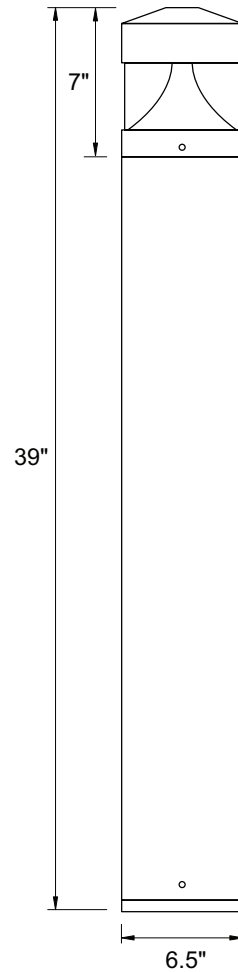

502VF

- DOWNLIGHT
- DIE CAST ALUMINUM

EXTENDS: 5 7/8"
H/CTR: 2 1/4"
BACKPLATE: 4 1/2" x 4 1/2"

See Page 23 for Non-Metallic Version

GUIDE: 502VF-LR11W-BK

ITEM #	LENS	LIGHT SOURCE	COLOR
502V	GLASS F-Frosted	LED LIGHT SOURCE	
		120V LED LR11-11W, 870lm	CCT C-4K W-3K
		BK-Black BZ-Bronze	

502SF

- UP & DOWNLIGHT
- DIE CAST ALUMINUM

EXTENDS: 5 7/8"
H/CTR: 2 1/4"
BACKPLATE: 4 1/2" x 4 1/2"

GUIDE: 502SF-LR22W-BK

ITEM #	LENS	LIGHT SOURCE	COLOR
502S	GLASS F-Frosted	LED LIGHT SOURCE	
		120V LED LR22-22W, 1740lm	CCT C-4K W-3K
		BK-Black BZ-Bronze	

C200BC

Anchor Bolt M10 x 6.7"
(3 anchor bolts and template included)

GUIDE: C200BC-L10C-BK

ITEM #	LENS	LIGHT SOURCE	COLOR	OPTIONS
C200B	POLYCARB C-Clear	LED LIGHT SOURCE		D-0-10v Dimming
		100-277V MULTI-VOLT L10-10W, 937lm	CCT C-4K	
		BK-Black BZ-Bronze		