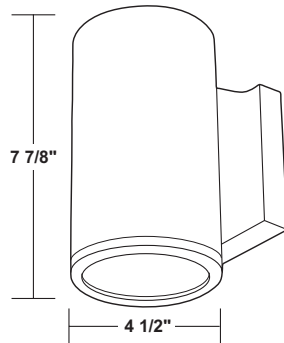

502VF

- DOWNLIGHT
- DIE CAST ALUMINUM

EXTENDS: 5 7/8"
H/CTR: 2 1/4"
BACKPLATE: 4 1/2" x 4 1/2"

See Page 23 for Non-Metallic Version

GUIDE: 502VF-LR11W-BK

ITEM #	LENS	LIGHT SOURCE	COLOR
502V	GLASS F-Frosted	LED LIGHT SOURCE	
		120V LED LR11-11W, 870lm	CCT C-4K W-3K
		BK-Black BZ-Bronze	

502SF

- UP & DOWNLIGHT
- DIE CAST ALUMINUM

EXTENDS: 5 7/8"
H/CTR: 2 1/4"
BACKPLATE: 4 1/2" x 4 1/2"

GUIDE: 502SF-LR22W-BK

ITEM #	LENS	LIGHT SOURCE	COLOR
502S	GLASS F-Frosted	LED LIGHT SOURCE	
		120V LED LR22-22W, 1740lm	CCT C-4K W-3K
		BK-Black BZ-Bronze	

C200BC

Anchor Bolt M10 x 6.7"
(3 anchor bolts and template included)

GUIDE: C200BC-L10C-BK

ITEM #	LENS	LIGHT SOURCE	COLOR	OPTIONS
C200B	POLYCARB C-Clear	LED LIGHT SOURCE		D-0-10v Dimming
		100-277V MULTI-VOLT L10-10W, 937lm	CCT C-4K	
		BK-Black BZ-Bronze		