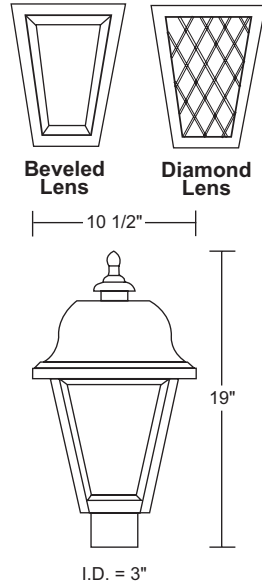

WAVE LIGHTING

OUTDOOR POST FIXTURE 409/410

PROJECT _____

TYPE _____

VOLTAGE _____

Wave Lighting's 409/410 adds a welcoming look to any outdoor space. This fixture can be used to comply with 2016 Title 24 Part 6 High Efficacy LED Light Source Requirements. Wave Lighting's 409/410 fits on a 3" diameter pole (sold separately) mounting hardware is included.

GUIDE: 409-LCDC

CALL FOR PHOTOMETRIC INFORMATION

ITEM #	GLOBE/JAR	LIGHT SOURCE
409-White 410-Black	ACRYLIC Clear Beveled A -Amber Beveled Diamond C -Clear Beveled Diamond F -Frosted Beveled	INCANDESCENT (1) 75W MAX Medium Base
		HIGH PRESSURE SODIUM 70H -(1) 70W 4Kv Medium Base ☆
		LED LIGHT SOURCE
		LIGHTWAVE LED LR12 -13W 1000lm 80CRI LR15 -15W 1400lm 80CRI LR22 -23W 1900lm 80CRI LT12 -12W 1040lm 90CRI LT15 -16W 1400lm 90CRI LT22 -24W 2020lm 90CRI
		CCT C -4K W -3K
		E26 REPLACEABLE LED LE26 -10W 800lm ☆
		REPLACEABLE LED CORN COB LC5 - 24W 3120lm Type 5 ☆ LC3 - 20W 3000lm Type 3 ☆ LCD - 24W 2400lm Dark Sky ☆
		C-4K