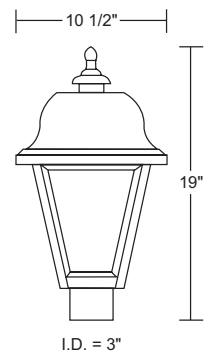

**610F**

**GUIDE: 610C-LV8W**

ITEM #	LENS	LIGHT SOURCE	
609-White 610-Black	ACRYLIC Clear Beveled A-Amber Beveled Diamond C-Clear Beveled Diamond F-Frosted Beveled	LED LIGHT SOURCE	
		PAR 36 LED 8-14VAC LV8-8W 500lm ☆	CCT W-3K

## SAXONY

**409F**

**GUIDE: 410C-LV8W**

ITEM #	LENS	LIGHT SOURCE	
409-White 410-Black	ACRYLIC Clear Beveled A-Amber Beveled Diamond C-Clear Beveled Diamond F-Frosted Beveled	LED LIGHT SOURCE	
		PAR 36 LED 8-14VAC LV8-8W 500lm ☆	CCT W-3K