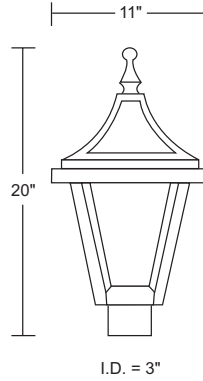

**610F**

**GUIDE: 610C-LV8W**

ITEM #	LENS	LIGHT SOURCE	
609-White 610-Black	ACRYLIC Clear Beveled A-Amber Beveled Diamond C-Clear Beveled Diamond F-Frosted Beveled	LED LIGHT SOURCE	
		PAR 36 LED 8-14VAC LV8-8W 500lm ☆	CCT W-3K

## SAXONY

**409F**

**GUIDE: 410C-LV8W**

ITEM #	LENS	LIGHT SOURCE	
409-White 410-Black	ACRYLIC Clear Beveled A-Amber Beveled Diamond C-Clear Beveled Diamond F-Frosted Beveled	LED LIGHT SOURCE	
		PAR 36 LED 8-14VAC LV8-8W 500lm ☆	CCT W-3K