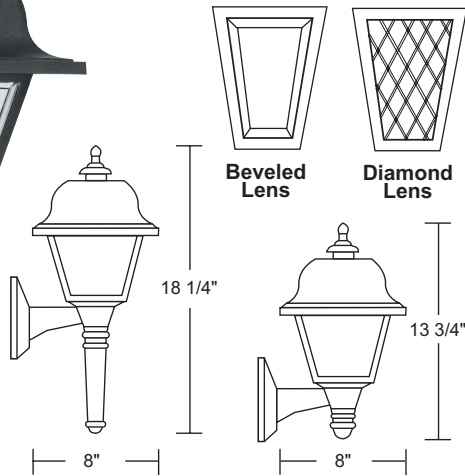

OUTDOOR WALL FIXTURE 407/408

Long & Short Tail Included

EXTENDS:
9 3/8"
H/CTR:
12 1/4"
BACKPLATE:
5 1/2" x 5"

Wave Lighting's 407/408 adds a welcoming look to any outdoor space. This fixture can be used to comply with 2016 Title 24 Part 6 High Efficacy LED Light Source Requirements. Long and short tail included. Wave Lighting's 407/408 is designed for wall applications and mounting hardware is included. Options include photocell.