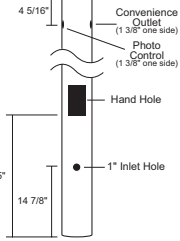

Lamp Posts & Accessories

3" COMMERCIAL POSTS

Fits most 3" Post Top Fixtures
Includes Inlet Hole

PUNCH LOCATIONS (Side View)

POST LENGTH	SUGG. BURIAL DEPTH
8'	18"
10'	24"
12'	24"
14'	30"

See Safety Note on page 67

3" Round 3" Fluted

PUNCH LOCATIONS (Side View)

Bolt Circle Pattern For 3" Posts
Anchor Bolt 1/2" x 12"

*To meet U.L. and N.E.C. standards, any post designed to be mounted over 8' above ground includes a 2" x 4" (**HH**) Hand Hole and ground lug. 3592, 3594, 3592F, 3594F, 3690, 3692, 3690F, and 3692F include Hand Hole unless otherwise specified.