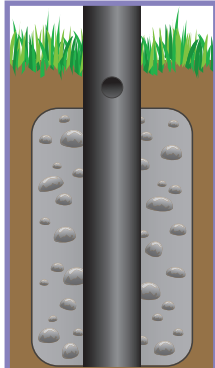

Lamp Posts & Accessories

3" COMMERCIAL POSTS

Fits most 3" Post Top Fixtures
Includes Inlet Hole

PUNCH LOCATIONS (Side View)

POST LENGTH	SUGG. BURIAL DEPTH
8'	18"
10'	24"
12'	24"
14'	30"

See Safety Note on page 67

3" ROUND ALUMINUM

.125 Wall Thickness

ITEM #	COLOR	OPTION
3588-8'	BK -Black	C -Conv. Outlet
3590-10'	BZ -Bronze	320 -Ezee Change
3592-12'	WH -White	Photo Control
3594-14'		688 -Button Photo Control
		HH*

3" FLUTED ALUMINUM

.125 Wall Thickness

ITEM #	COLOR	OPTION
3588F-8'	BK -Black	688 -Button Photo Control
3590F-10'	BZ -Bronze	
3592F-12'	WH -White	HH*
3594F-14'		

SURFACE MOUNTED

Powdercoated Aluminum. Welded Flange with Optional Decorative Cover. Anchor bolts included. Fits most 3" Post Top Fixtures. EPA ratings available on spec sheets.

AB-AMERICANA
2 PIECE COVER (3BC1)

DB-DECOR
2 PIECE COVER (3BC6)

HX-HEXAGON
2 PIECE COVER (3BC2)

RB-ROUND
1 PIECE COVER (3BC9)

VB-VICTORIAN
2 PIECE COVER (3BC3)

3" ROUND ALUMINUM

.125 Wall Thickness

ITEM #	BASE TYPE	COLOR	OPTION
3688-8'	AB -Americana	BK -Black	C -Conv. Outlet
3690-10'	DB -Decor	BZ -Bronze	320 -Ezee Change
3692-12'	HX -Hexagon	WH -White	Photo Control
	RB -Round Cover		688 -Button Photo Control
	VB -Victorian		HH*