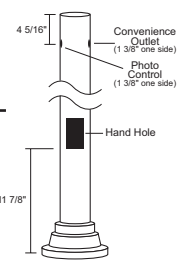

AB-AMERICANA
2 PIECE COVER (3BC1)

DB-DECOR
2 PIECE COVER (3BC6)

HX-HEXAGON
2 PIECE COVER (3BC2)

RB-ROUND
1 PIECE COVER (3BC9)

VB-VICTORIAN
2 PIECE COVER (3BC3)

3" ROUND ALUMINUM

.125 Wall Thickness

ITEM #	BASE TYPE	COLOR	OPTION
3688-8'	AB -Americana	BK -Black	C -Conv. Outlet
3690-10'	DB -Decor	BZ -Bronze	320 -Ezee Change
3692-12'	HX -Hexagon	WH -White	Photo Control
	RB -Round Cover		688 -Button Photo Control
	VB -Victorian		HH*

3" FLUTED ALUMINUM

.125 Wall Thickness

ITEM #	BASE TYPE	COLOR	OPTION
3688F-8'	AB -Americana	BK -Black	688 -Photo Control
3690F-10'	DB -Decor	BZ -Bronze	
3692F-12'	HX -Hexagon	WH -White	HH*
	RB -Round Cover		
	VB -Victorian		

3" Round 3" Fluted

PUNCH LOCATIONS (Side View)

Bolt Circle Pattern For 3" Posts
Anchor Bolt 1/2" x 12"

*To meet U.L. and N.E.C. standards, any post designed to be mounted over 8' above ground includes a 2" x 4" (**HH**) Hand Hole and ground lug. 3592, 3594, 3592F, 3594F, 3690, 3692, 3690F, and 3692F include Hand Hole unless otherwise specified.