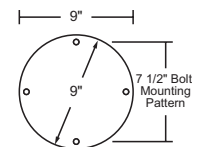

AB-AMERICANA
2 PIECE COVER (3BC1)

DB-DECOR
2 PIECE COVER (3BC6)

HX-HEXAGON
2 PIECE COVER (3BC2)

RB-ROUND
1 PIECE COVER (3BC9)

VB-VICTORIAN
2 PIECE COVER (3BC3)

3" ROUND ALUMINUM

.125 Wall Thickness

ITEM #	BASE TYPE	COLOR	OPTION
3688-8'	AB -Americana	BK -Black	C -Conv. Outlet
3690-10'	DB -Decor	BZ -Bronze	320 -Ezee Change
3692-12'	HX -Hexagon	WH -White	Photo Control
	RB -Round Cover		688 -Button Photo Control
	VB -Victorian		HH*

3" FLUTED ALUMINUM

.125 Wall Thickness

ITEM #	BASE TYPE	COLOR	OPTION
3688F-8'	AB -Americana	BK -Black	688 -Photo Control
3690F-10'	DB -Decor	BZ -Bronze	
3692F-12'	HX -Hexagon	WH -White	HH*
	RB -Round Cover		
	VB -Victorian		

3" Round 3" Fluted

PUNCH LOCATIONS (Side View)

Bolt Circle Pattern For 3" Posts
Anchor Bolt 1/2" x 12"

*To meet U.L. and N.E.C. standards, any post designed to be mounted over 8' above ground includes a 2" x 4" (**HH**) Hand Hole and ground lug. 3592, 3594, 3592F, 3594F, 3690, 3692, 3690F, and 3692F include Hand Hole unless otherwise specified.