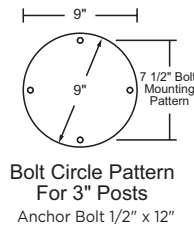

3" ROUND SURFACE MOUNTED COMMERCIAL POSTS

NO DECORATIVE BASE SHOWN

AB-AMERICANA
2 PIECE COVER (3BC1)

DB-DECOR
2 PIECE COVER (3BC6)

HX-HEXAGON
2 PIECE COVER (3BC2)

RB-ROUND
1 PIECE COVER (3BC9)

VB-VICTORIAN
2 PIECE COVER (3BC3)

GUIDE CODE: 3690AB-BK-HH

Surface Mounted

- Powdercoated Aluminum
- Fits Most 3" Post Top Fixtures
- Welded Flange Base Included
- Optional Decorative Cover (see measurements on page 76)
- Anchor Bolts & Template Included

3" SMOOTH ROUND ALUMINUM
.125" WALL THICKNESS

ITEM #	DECORATIVE COVER	COLOR	120V OPTIONS
3688-8'	AB-Americana	BK-Black	C-Conv. Outlet (338)
3690-10'	DB-Decor	BZ-Bronze	320-Ezee Change Photo Control
3692-12'	HX-Hexagon	WH-White	HH*
	RB-Round Cover		
	VB-Victorian		

3" FLUTED ROUND ALUMINUM
.125" WALL THICKNESS

3688F-8'	AB-Americana	BK-Black	688-Button Photo Control
3690F-10'	DB-Decor	BZ-Bronze	HH*
3692F-12'	HX-Hexagon	WH-White	
	RB-Round Cover		
	VB-Victorian		

Call factory for custom lengths & colors. *To meet U.L. and N.E.C. standards, any post designed to be mounted over 8' above ground includes a 2" x 4" (HH) Hand Hole and ground lug. 3690, 3692, 3690F, and 3692F include Hand Hole unless otherwise specified. EPA ratings available on spec sheets and website. Specifications subject to change without notice. See safety note on page 66.