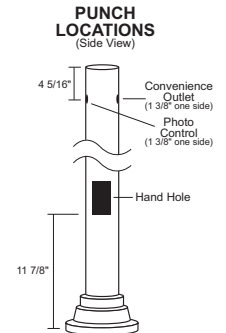

3" ROUND SURFACE MOUNTED COMMERCIAL POSTS

NO DECORATIVE BASE SHOWN

AB-AMERICANA
2 PIECE COVER (3BC1)

DB-DECOR
2 PIECE COVER (3BC6)

HX-HEXAGON
2 PIECE COVER (3BC2)

RB-ROUND
1 PIECE COVER (3BC9)

VB-VICTORIAN
2 PIECE COVER (3BC3)

GUIDE CODE: 3690AB-BK-HH

Surface Mounted

- Powdercoated Aluminum
- Fits Most 3" Post Top Fixtures
- Welded Flange Base Included
- Optional Decorative Cover (see measurements on page 76)
- Anchor Bolts & Template Included

3" SMOOTH ROUND ALUMINUM
.125" WALL THICKNESS

ITEM #	DECORATIVE COVER	COLOR	120V OPTIONS
3688-8'	AB-Americana	BK-Black	C-Conv. Outlet (338)
3690-10'	DB-Decor	BZ-Bronze	320-Ezee Change Photo Control
3692-12'	HX-Hexagon	WH-White	HH*
	RB-Round Cover		
	VB-Victorian		

3" FLUTED ROUND ALUMINUM
.125" WALL THICKNESS

3688F-8'	AB-Americana	BK-Black	688-Button Photo Control
3690F-10'	DB-Decor	BZ-Bronze	HH*
3692F-12'	HX-Hexagon	WH-White	
	RB-Round Cover		
	VB-Victorian		

Call factory for custom lengths & colors. *To meet U.L. and N.E.C. standards, any post designed to be mounted over 8' above ground includes a 2" x 4" (HH) Hand Hole and ground lug. 3690, 3692, 3690F, and 3692F include Hand Hole unless otherwise specified. EPA ratings available on spec sheets and website. Specifications subject to change without notice. See safety note on page 66.