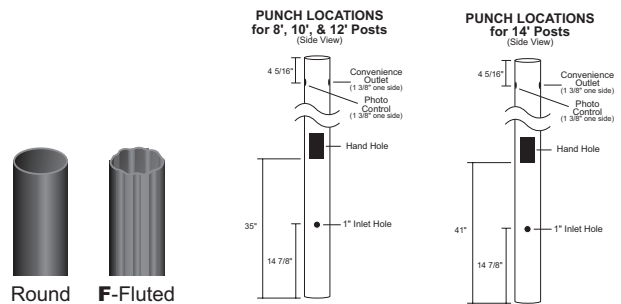

POSTS & ACCESSORIES

3" DIRECT BURIAL ROUND COMMERCIAL POSTS

TOTAL POST LENGTH	SUGG. BURIAL DEPTH
8'	18"
10'	24"
12'	24"
14'	30"

SAFETY NOTE: Selecting posts for performance and safety requires a full understanding of various factors and conditions. Professional engineering assistance in selecting these items is highly recommended. Purchaser is responsible for meeting any and all codes or requirements. If you choose a post or electrical accessory without getting such assistance, you do so at your own risk.

GUIDE CODE: 3590F-BZ-HH

Direct Burial

- Powdercoated Aluminum
- Fits Most 3" Post Top Fixtures
- Includes Inlet Hole
- Decorative Bases Available (see page 76)

3" SMOOTH ROUND ALUMINUM .125" WALL THICKNESS

ITEM #	COLOR	120V OPTIONS
3588-8' 3590-10' 3592-12" 3594-14"	BK-Black BZ-Bronze WH-White	C-Conv. Outlet (338) 320-Ezee Change Photo Control HH*

3" FLUTED ROUND ALUMINUM .125" WALL THICKNESS

3588F-8' 3590F-10' 3592F-12' 3594F-14'	BK-Black BZ-Bronze WH-White	688-Button Photo Control HH*
---	-----------------------------------	---------------------------------

Call factory for custom lengths & colors. *To meet U.L. and N.E.C. standards, any post designed to be mounted over 8' above ground includes a 2" x 4" (HH) Hand Hole and ground lug. 3592, 3594, 3592F, and 3594F include Hand Hole unless otherwise specified. EPA ratings available on spec sheets and website. Specifications subject to change without notice.